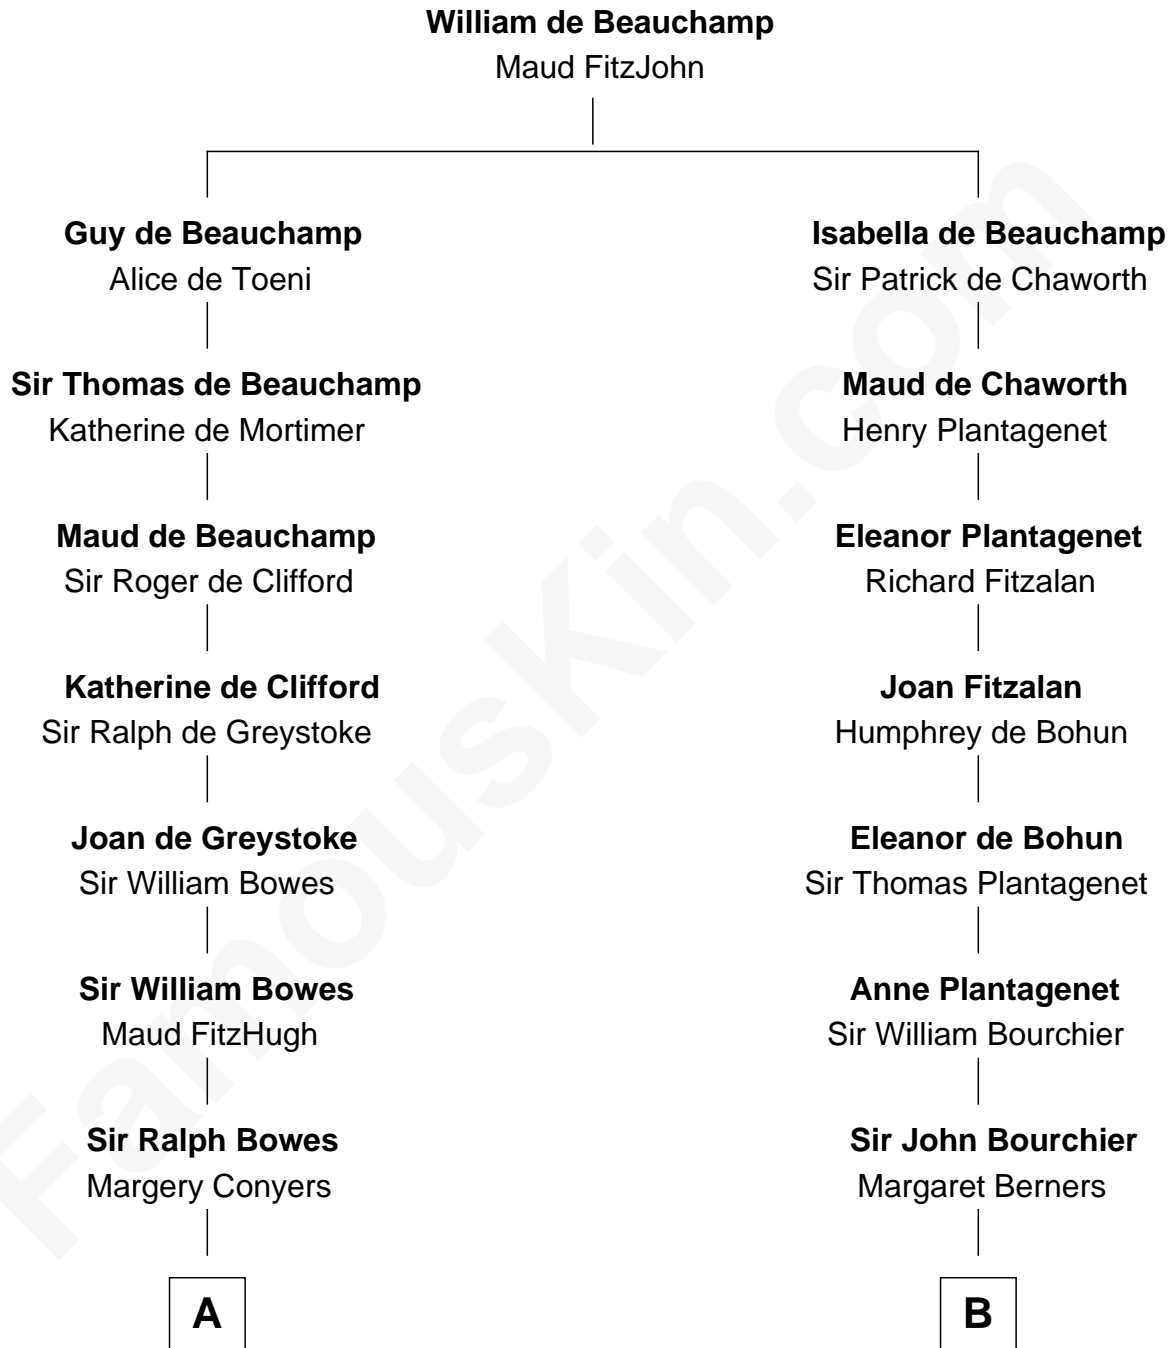

FamousKin.com

Relationship Chart of

Prince Harry

Duke of Sussex

17th cousin 4 times removed of

Robert Treat Paine
Signer of the Declaration of Independence

C

Claude George Bowes-Lyon
Cecilia Nina Cavendish-Bentinck

Elizabeth Bowes-Lyon
George VI, King of the United Kingdom

Elizabeth II, Queen of the United Kingdom
Prince Philip of Edinburgh

Charles III, King of the United Kingdom
Princess Diana Frances Spencer

Prince Harry
Duke of Sussex