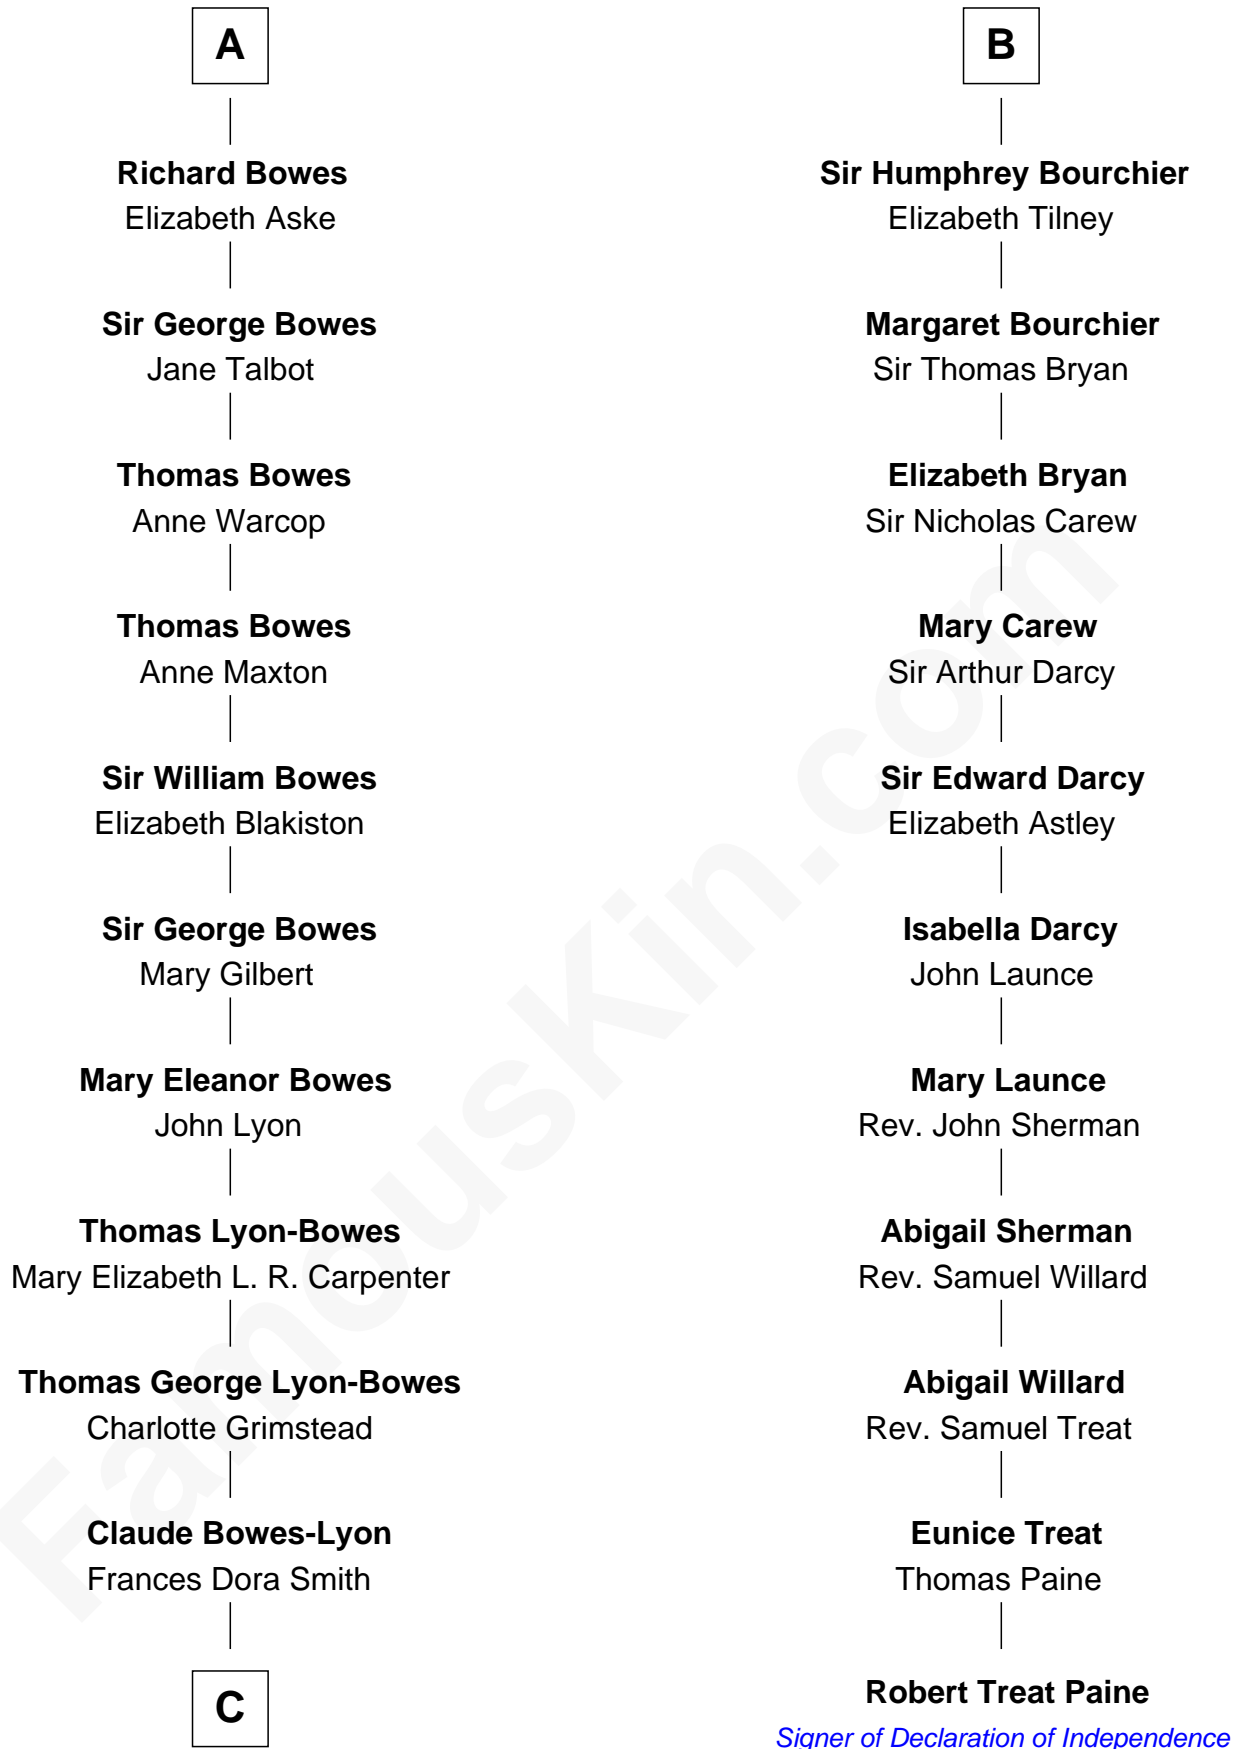

FamousKin.com

Relationship Chart of

Prince Harry

Duke of Sussex

17th cousin 4 times removed of

Robert Treat Paine
Signer of the Declaration of Independence

C

Claude George Bowes-Lyon
Cecilia Nina Cavendish-Bentinck

Elizabeth Bowes-Lyon
George VI, King of the United Kingdom

Elizabeth II, Queen of the United Kingdom
Prince Philip of Edinburgh

Charles III, King of the United Kingdom
Princess Diana Frances Spencer

Prince Harry
Duke of Sussex