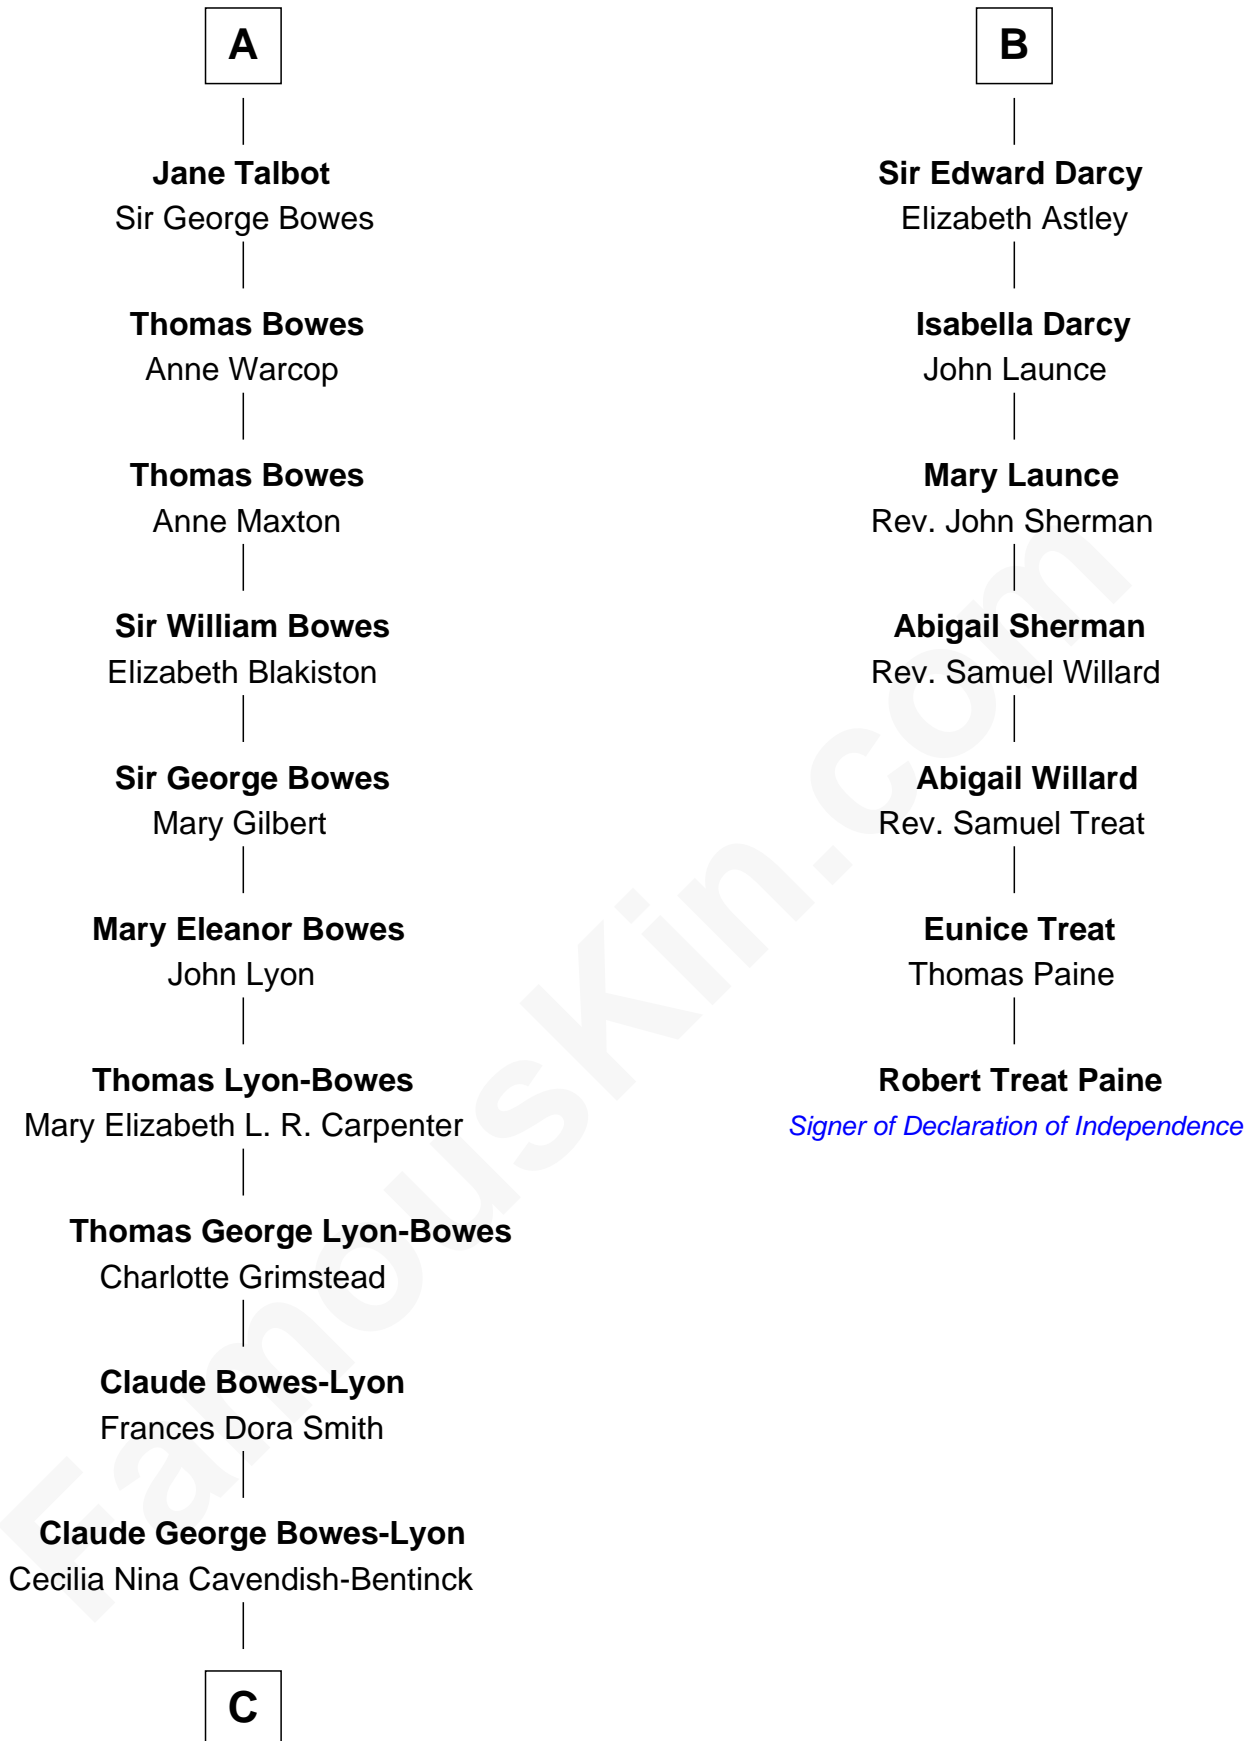

FamousKin.com

Relationship Chart of

Prince Harry

Duke of Sussex

13th cousin 7 times removed of

Robert Treat Paine
Signer of the Declaration of Independence

C

Elizabeth Bowes-Lyon

George VI, King of the United Kingdom

Elizabeth II, Queen of the United Kingdom

Prince Philip of Edinburgh

Charles III, King of the United Kingdom

Princess Diana Frances Spencer

Prince Harry

Duke of Sussex

FamousKin.com