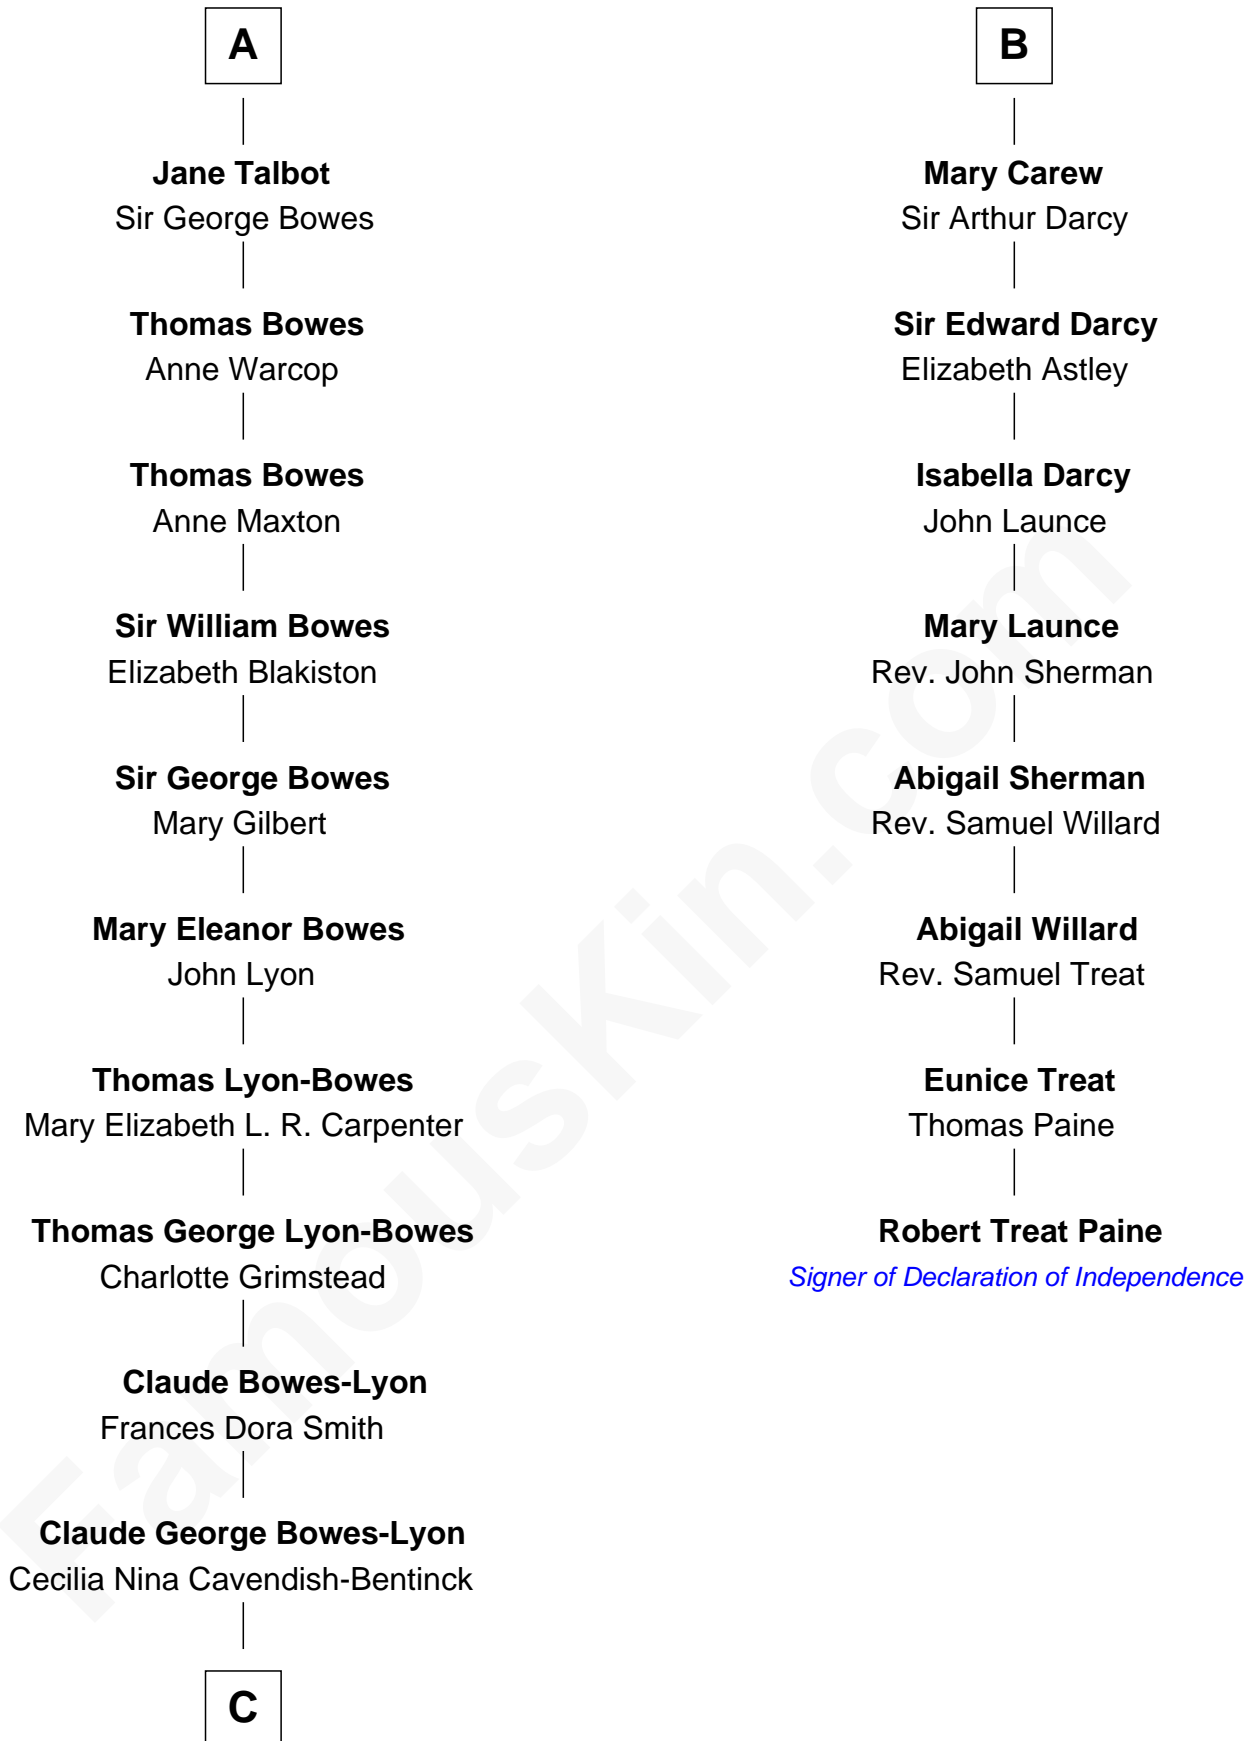

FamousKin.com

Relationship Chart of

Prince Harry

Duke of Sussex

14th cousin 6 times removed of

Robert Treat Paine
Signer of the Declaration of Independence

C

Elizabeth Bowes-Lyon

George VI, King of the United Kingdom

Elizabeth II, Queen of the United Kingdom

Prince Philip of Edinburgh

Charles III, King of the United Kingdom

Princess Diana Frances Spencer

Prince Harry

Duke of Sussex

FamousKin.com