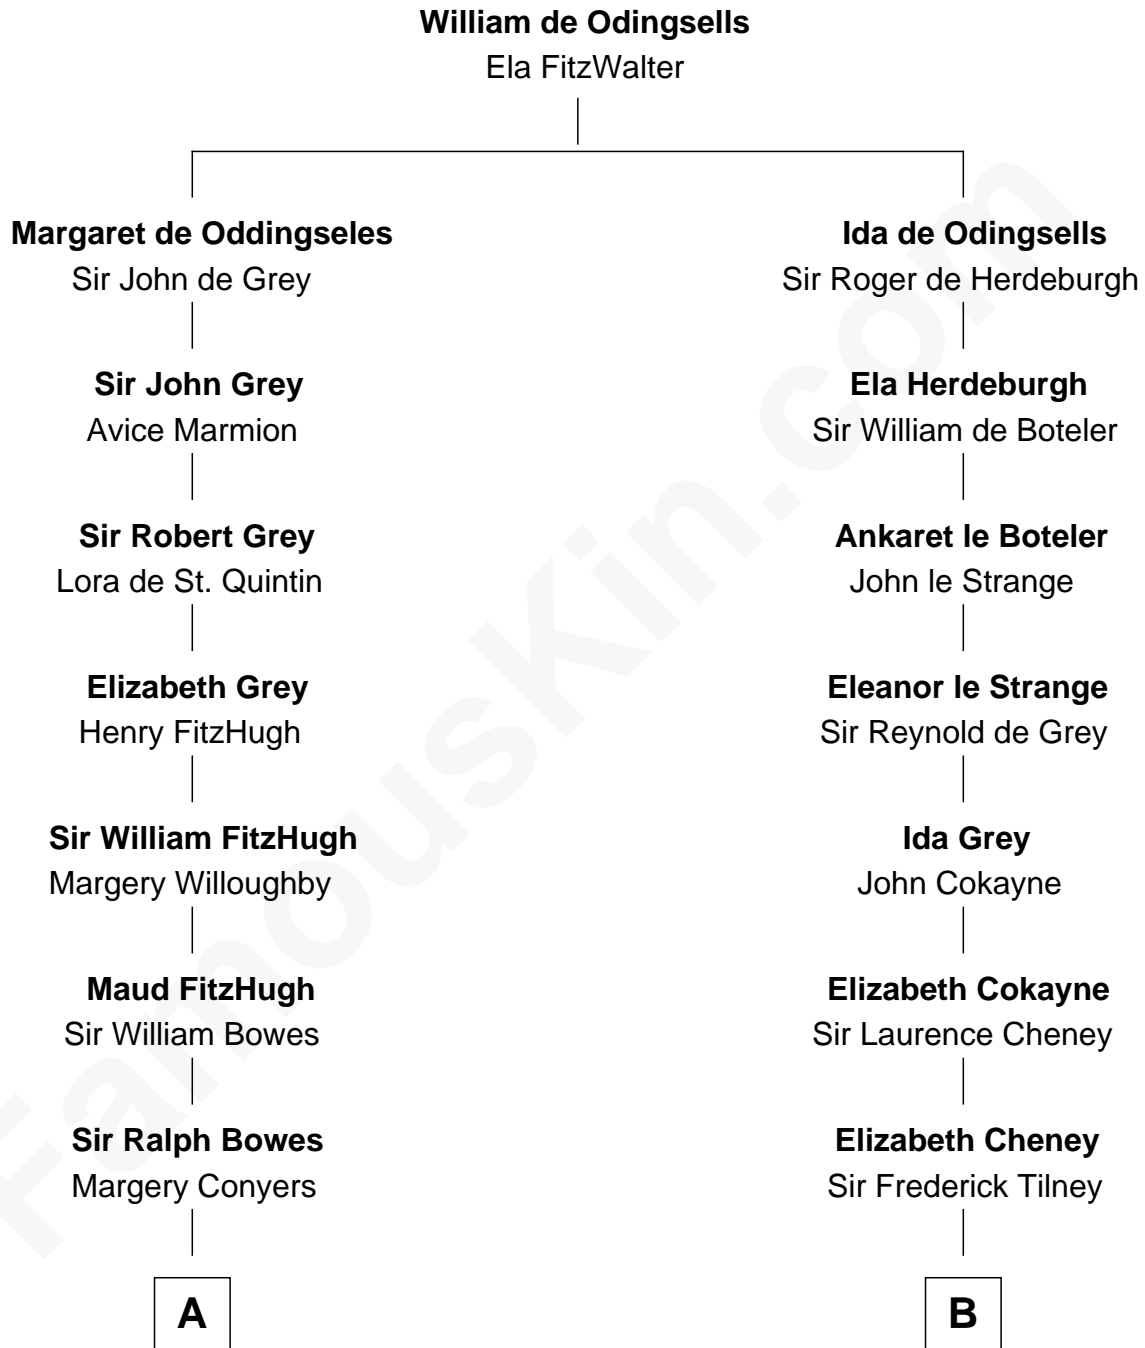

FamousKin.com

Relationship Chart of

Prince Harry

Duke of Sussex

17th cousin 4 times removed of

Robert Treat Paine
Signer of the Declaration of Independence

C

Claude George Bowes-Lyon
Cecilia Nina Cavendish-Bentinck

Elizabeth Bowes-Lyon
George VI, King of the United Kingdom

Elizabeth II, Queen of the United Kingdom
Prince Philip of Edinburgh

Charles III, King of the United Kingdom
Princess Diana Frances Spencer

Prince Harry
Duke of Sussex