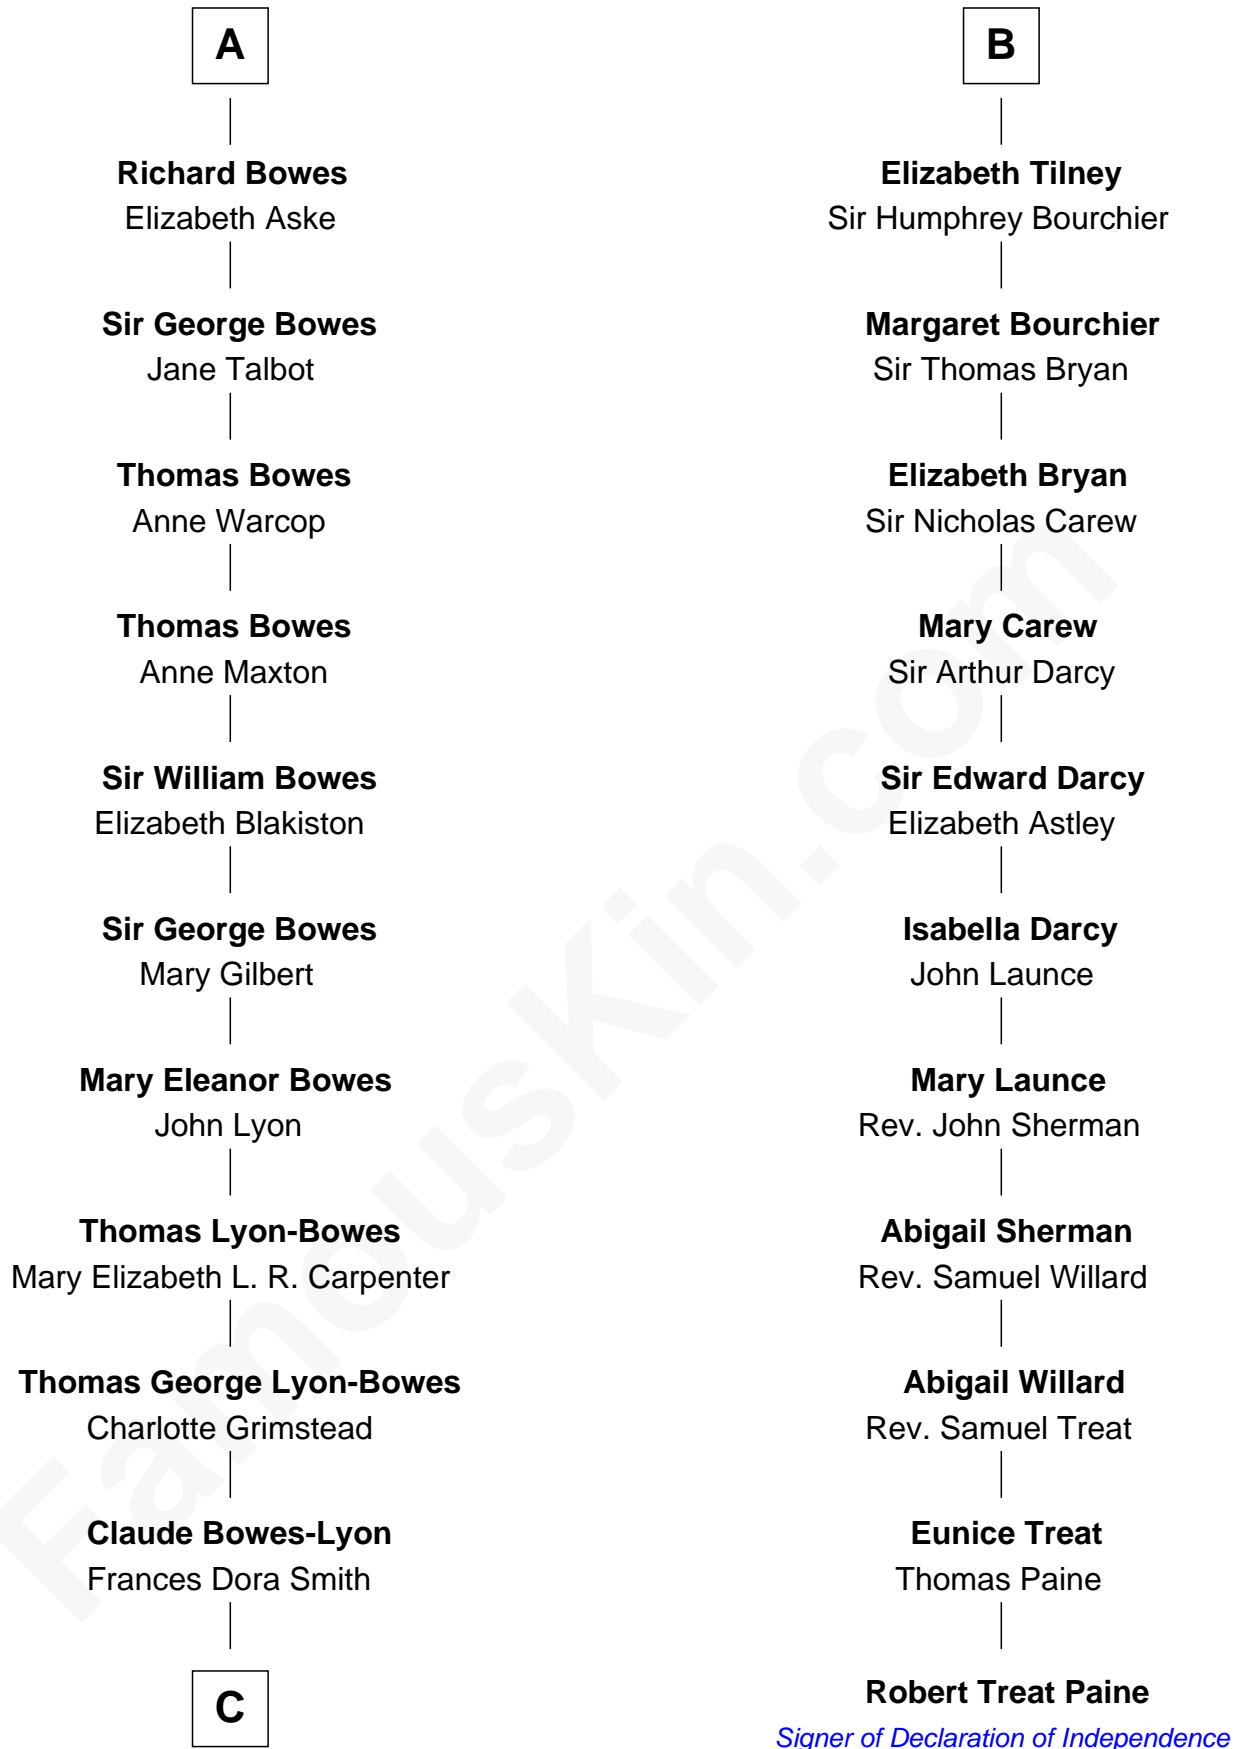

FamousKin.com

Relationship Chart of

Prince Harry

Duke of Sussex

17th cousin 4 times removed of

Robert Treat Paine
Signer of the Declaration of Independence

C

Claude George Bowes-Lyon
Cecilia Nina Cavendish-Bentinck

Elizabeth Bowes-Lyon
George VI, King of the United Kingdom

Elizabeth II, Queen of the United Kingdom
Prince Philip of Edinburgh

Charles III, King of the United Kingdom
Princess Diana Frances Spencer

Prince Harry
Duke of Sussex