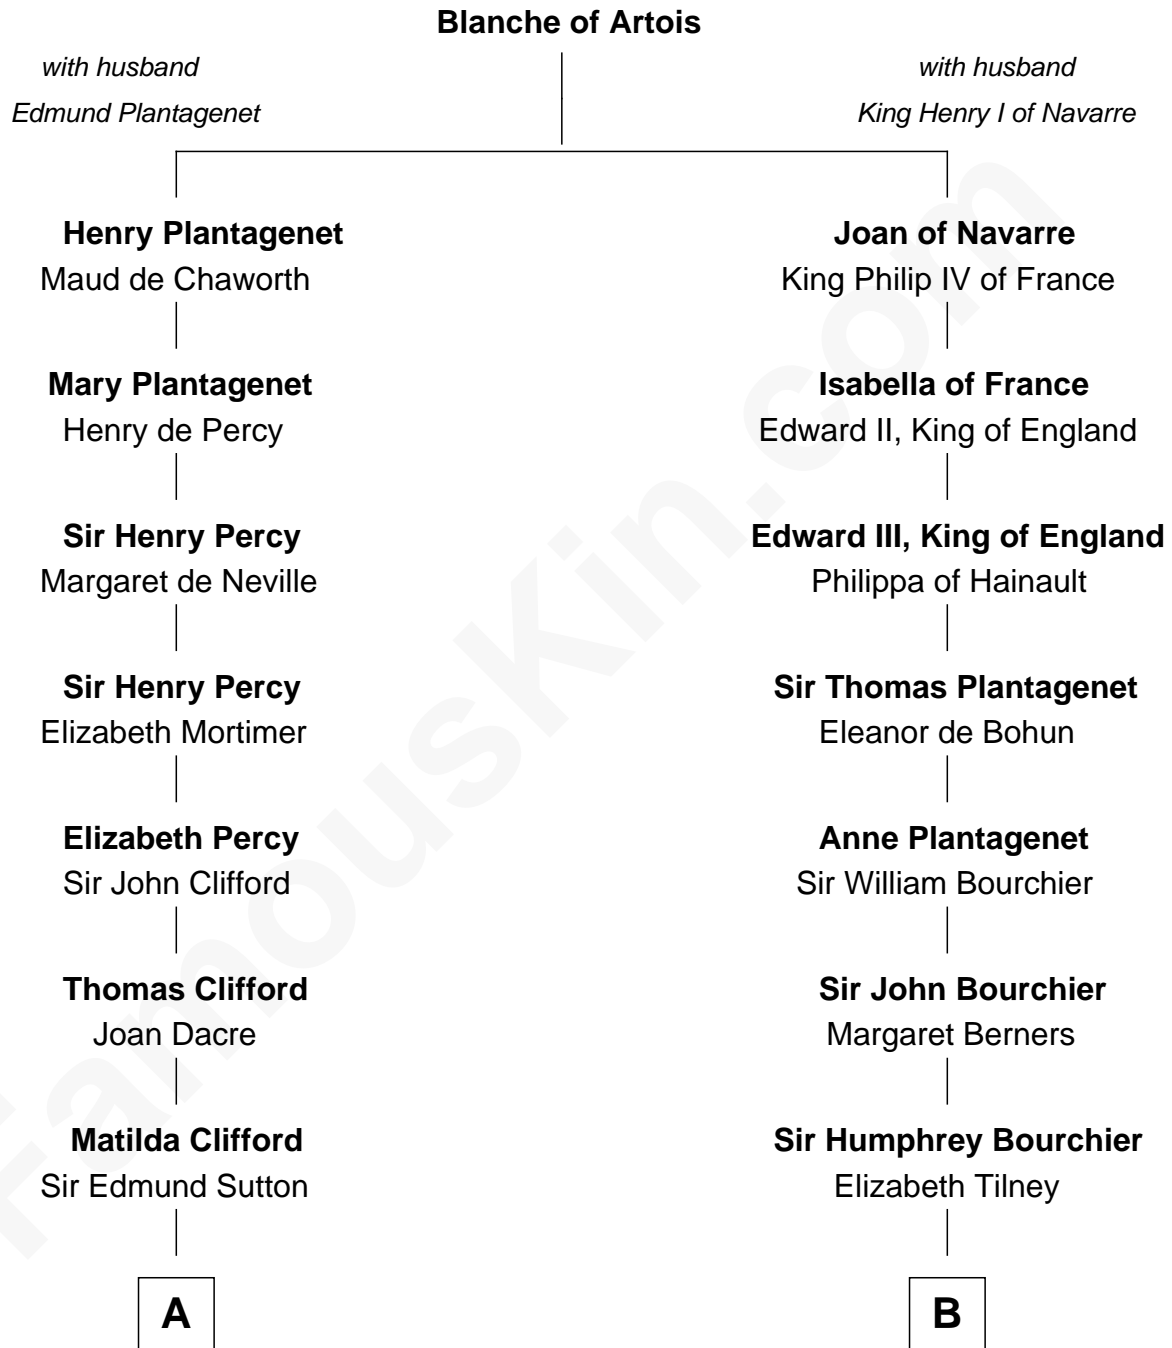

FamousKin.com

Relationship Chart of

Prince Harry

Duke of Sussex

16th cousin 5 times removed of

Robert Treat Paine
Signer of the Declaration of Independence

C

—
Charles Robert Spencer

Margaret Baring

—
Albert Edward John Spencer

Cynthia Elinor Beatrix Hamilton

—
Edward John Spencer

Frances Ruth Burke Roche

—
Princess Diana Frances Spencer

Charles III, King of the United Kingdom

—
Prince Harry