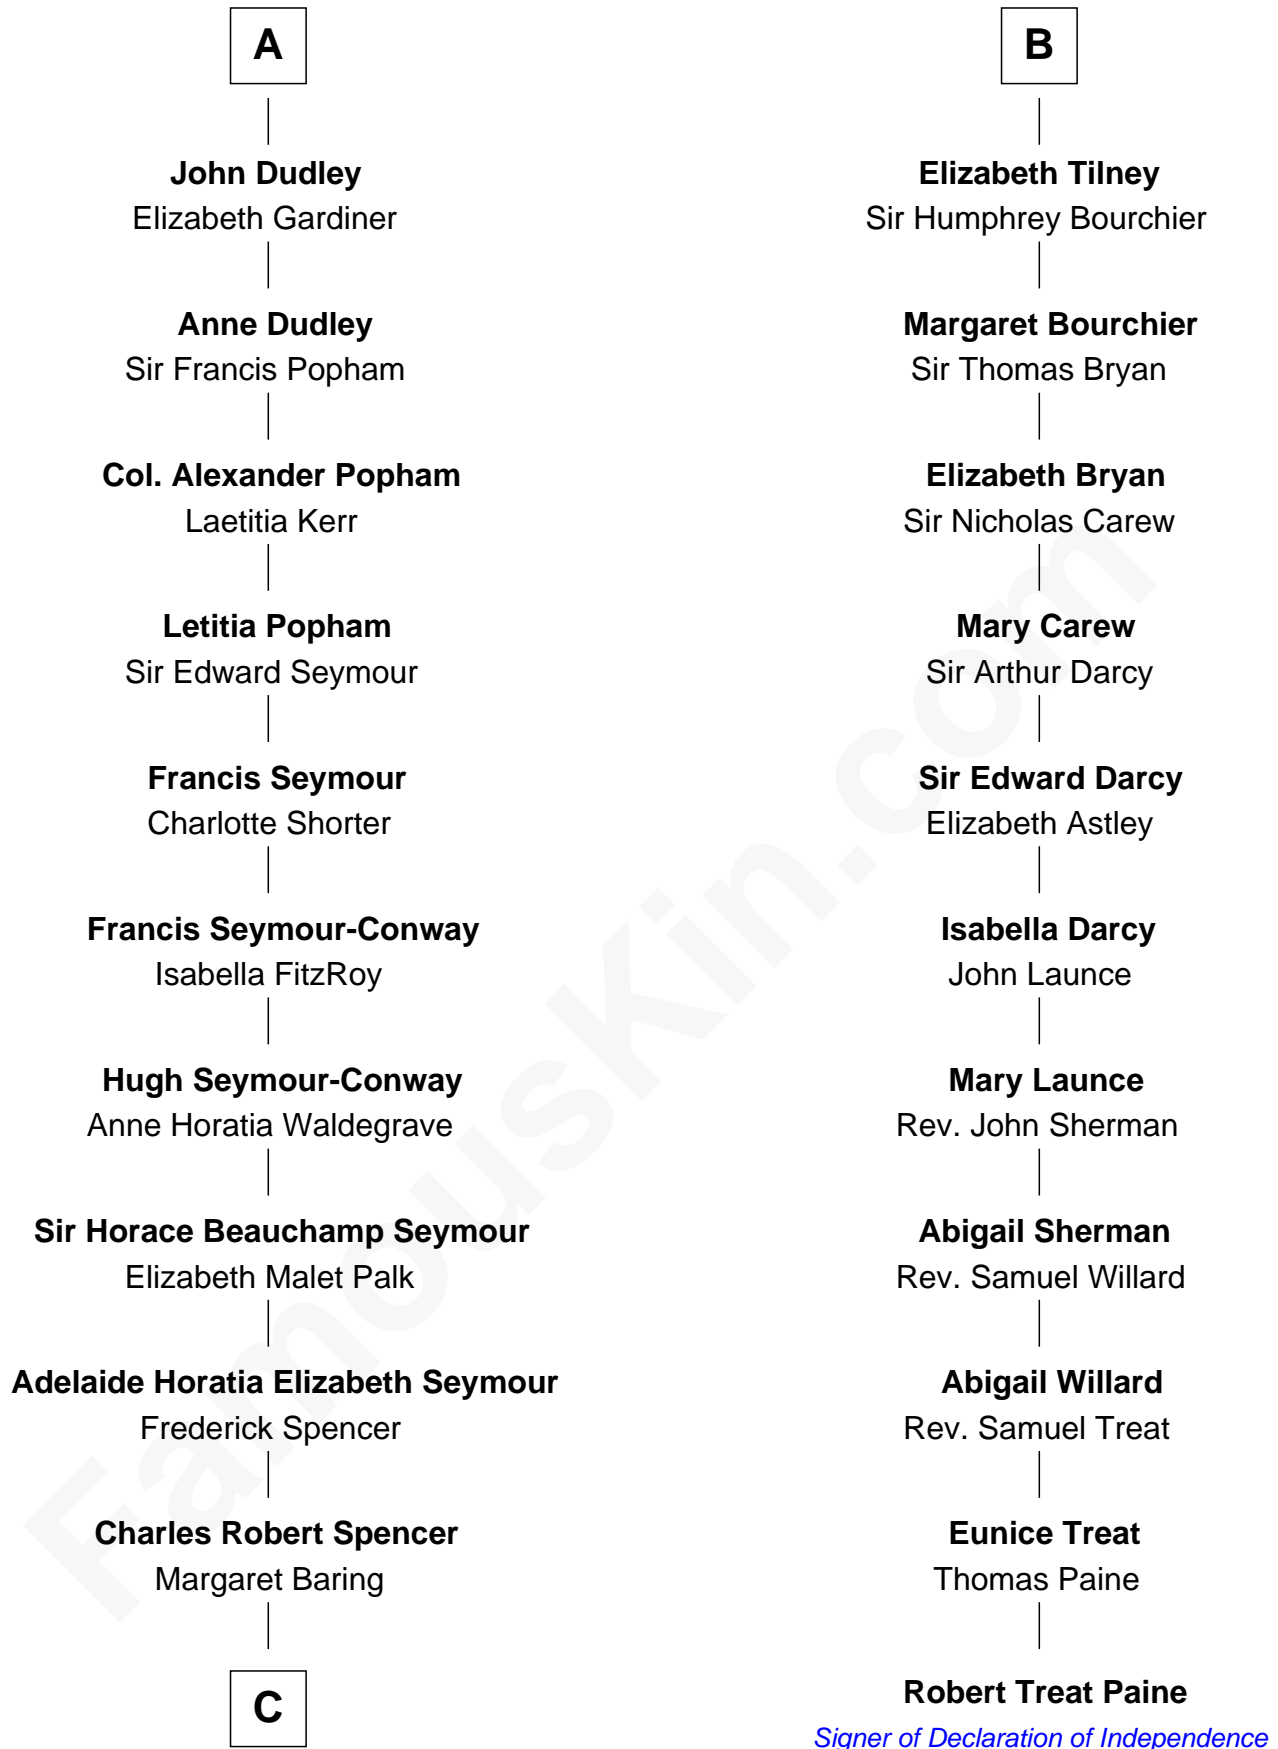

FamousKin.com

Relationship Chart of

Prince Harry

Duke of Sussex

17th cousin 3 times removed of

Robert Treat Paine
Signer of the Declaration of Independence

C

Albert Edward John Spencer

Cynthia Elinor Beatrix Hamilton

Edward John Spencer

Frances Ruth Burke Roche

Princess Diana Frances Spencer

Charles III, King of the United Kingdom

Prince Harry

Duke of Sussex

FamousKin.com