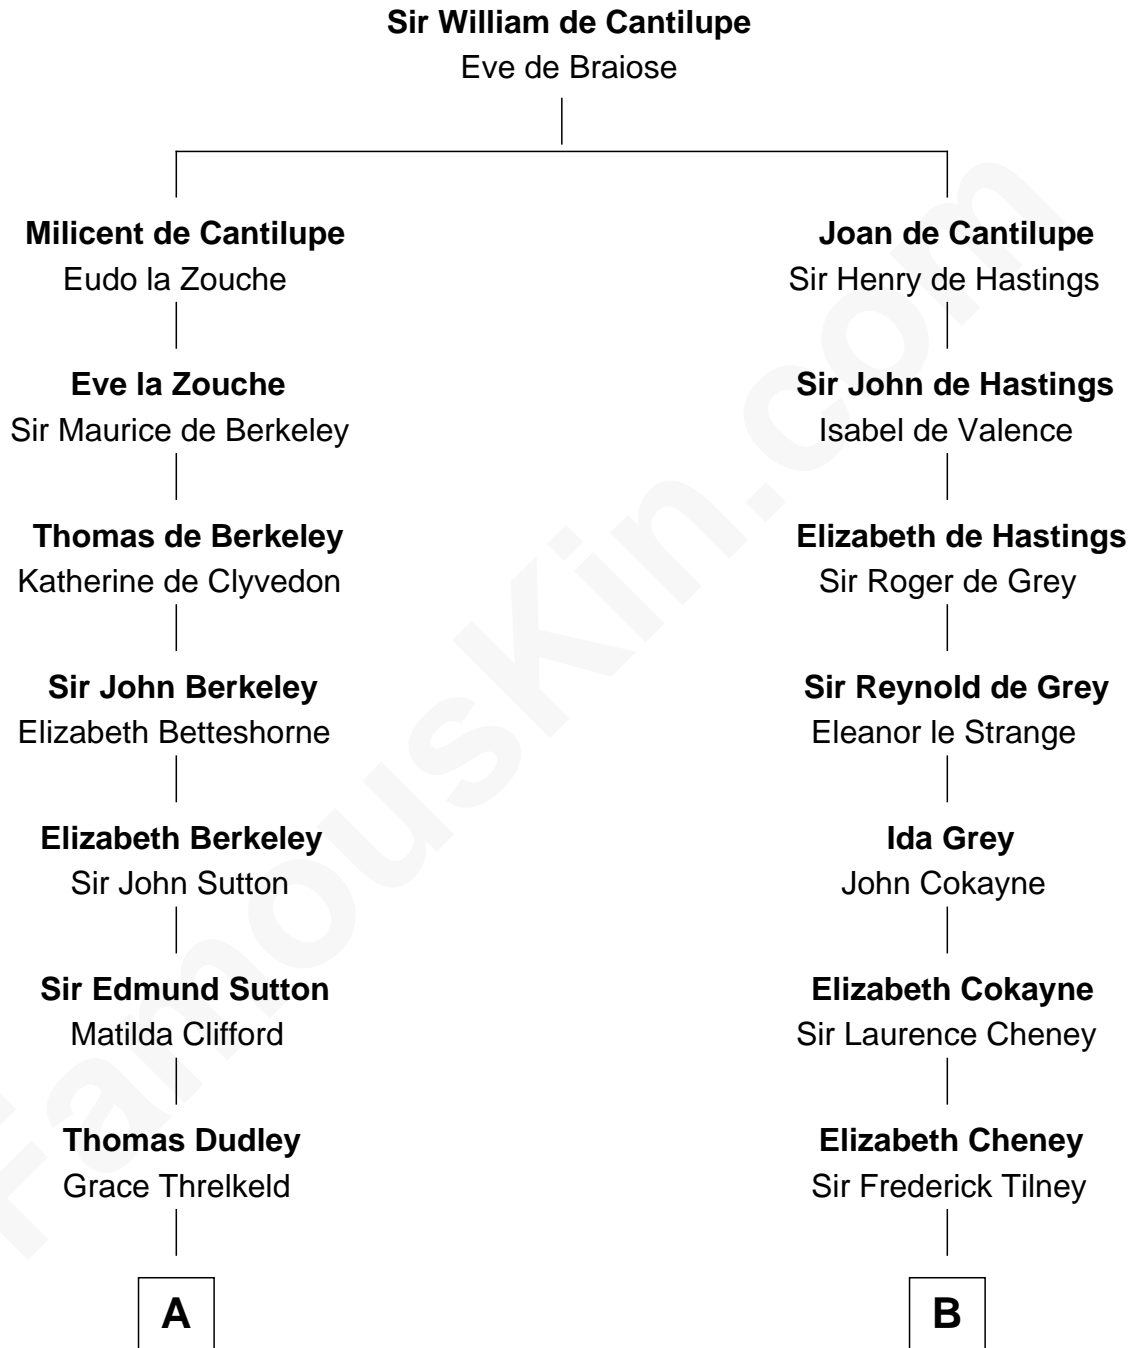

FamousKin.com

Relationship Chart of

Prince Harry

Duke of Sussex

17th cousin 3 times removed of

Robert Treat Paine
Signer of the Declaration of Independence

C

Albert Edward John Spencer

Cynthia Elinor Beatrix Hamilton

Edward John Spencer

Frances Ruth Burke Roche

Princess Diana Frances Spencer

Charles III, King of the United Kingdom

Prince Harry

Duke of Sussex

FamousKin.com