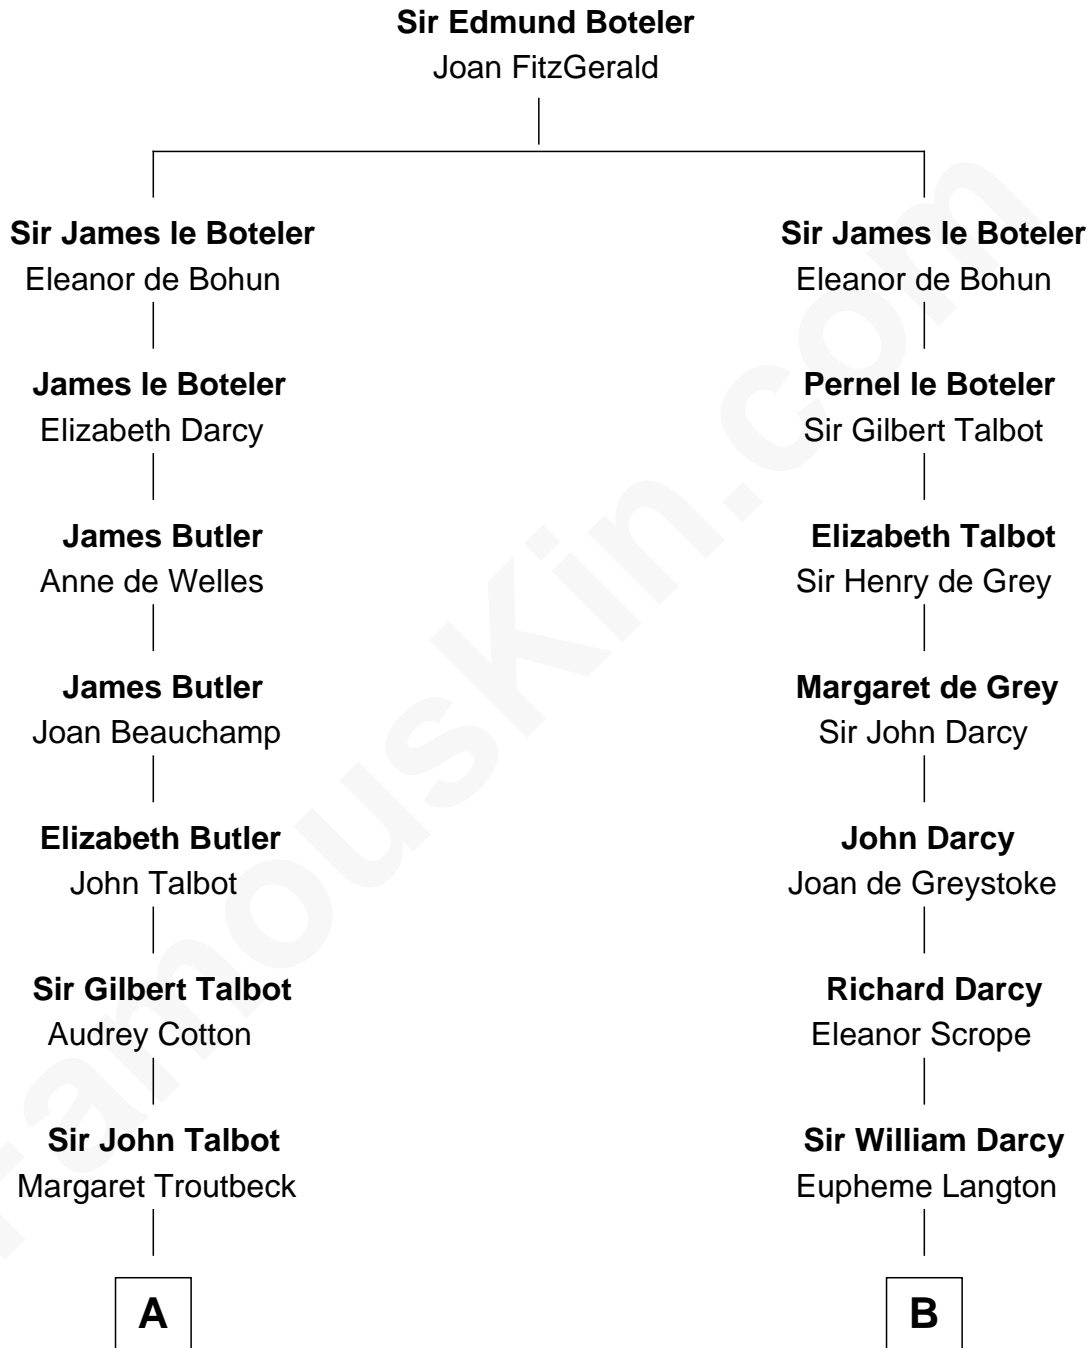

FamousKin.com

Relationship Chart of

Prince Harry

Duke of Sussex

15th cousin 6 times removed of

Robert Treat Paine
Signer of the Declaration of Independence

C

Claude George Bowes-Lyon
Cecilia Nina Cavendish-Bentinck

Elizabeth Bowes-Lyon
George VI, King of the United Kingdom

Elizabeth II, Queen of the United Kingdom
Prince Philip of Edinburgh

Charles III, King of the United Kingdom
Princess Diana Frances Spencer

Prince Harry
Duke of Sussex