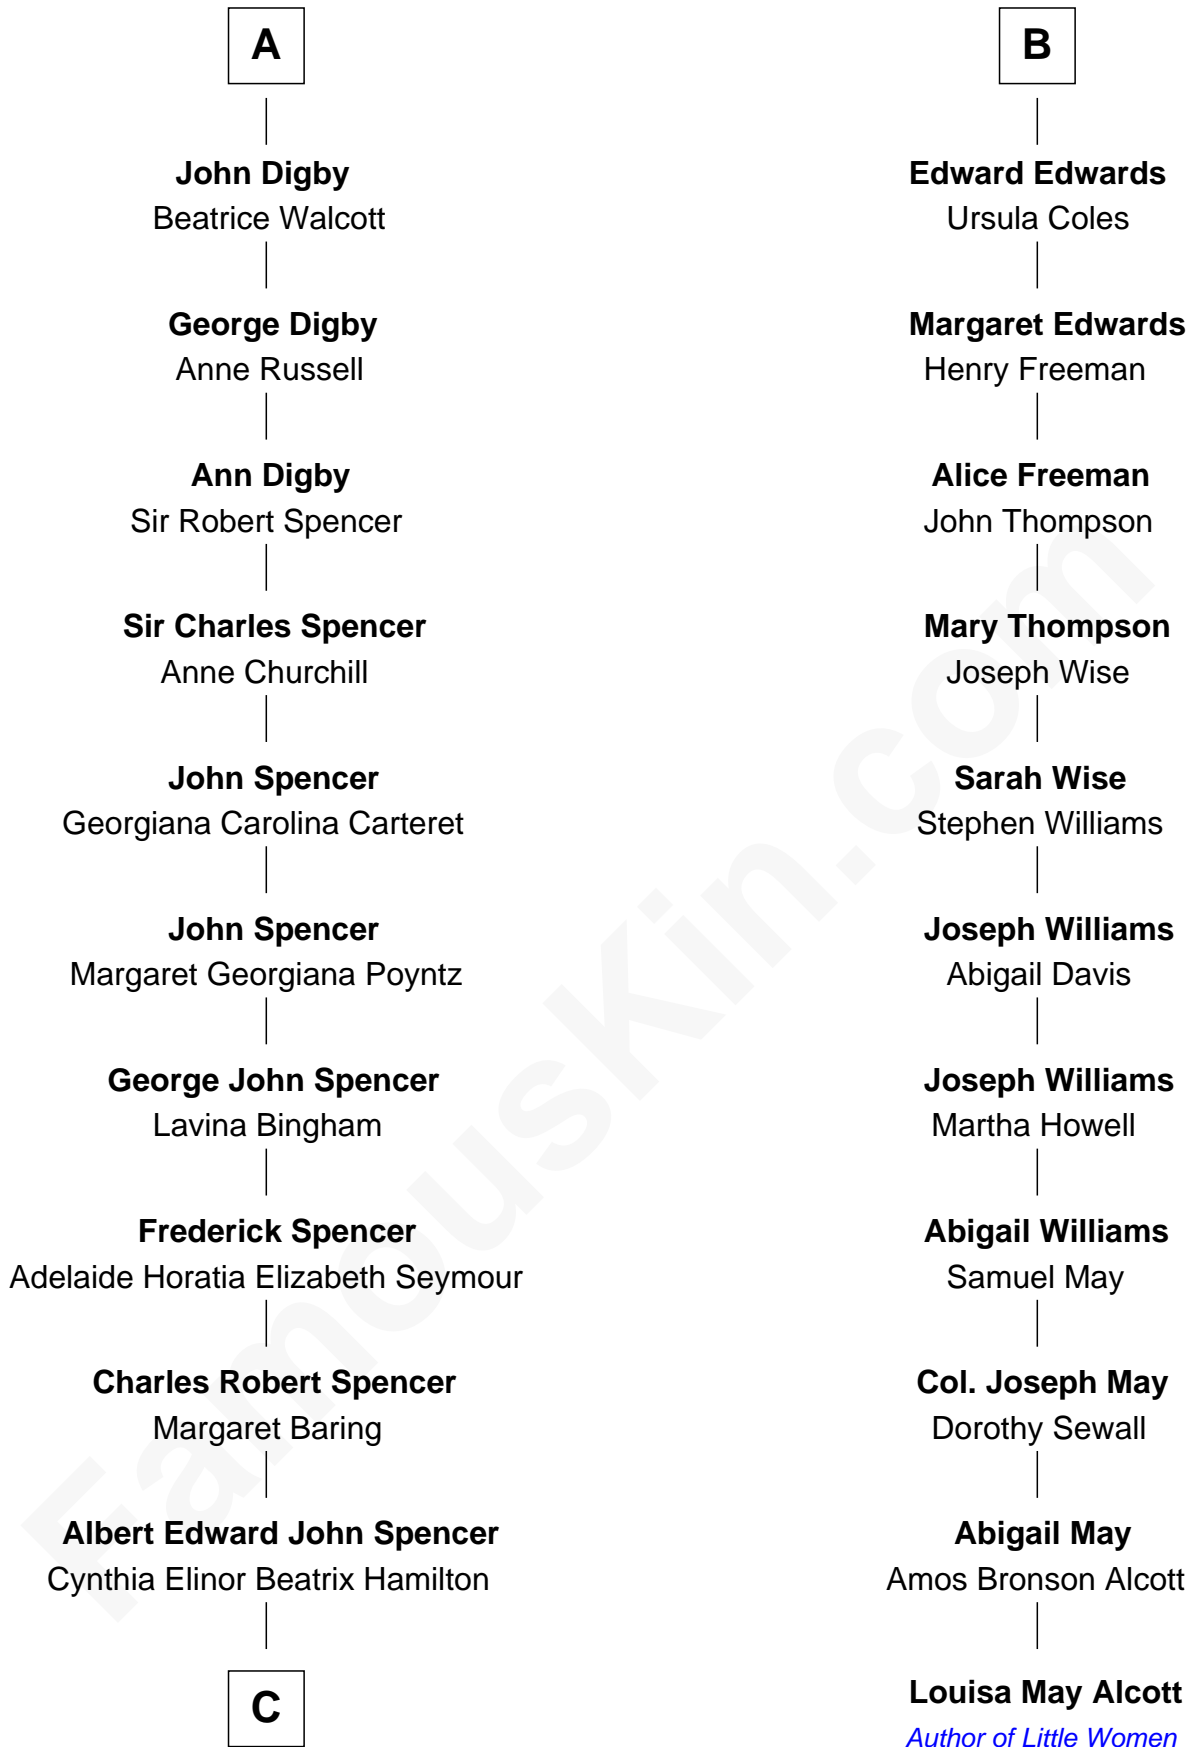

FamousKin.com Relationship Chart of

Prince Harry
Duke of Sussex

17th cousin 2 times removed of

Louisa May Alcott
Author of Little Women

William de la Spine
Alice de Bruley

C

Edward John Spencer
Frances Ruth Burke Roche

Princess Diana Frances Spencer
Charles III, King of the United Kingdom

Prince Harry
Duke of Sussex

FamousKin.com