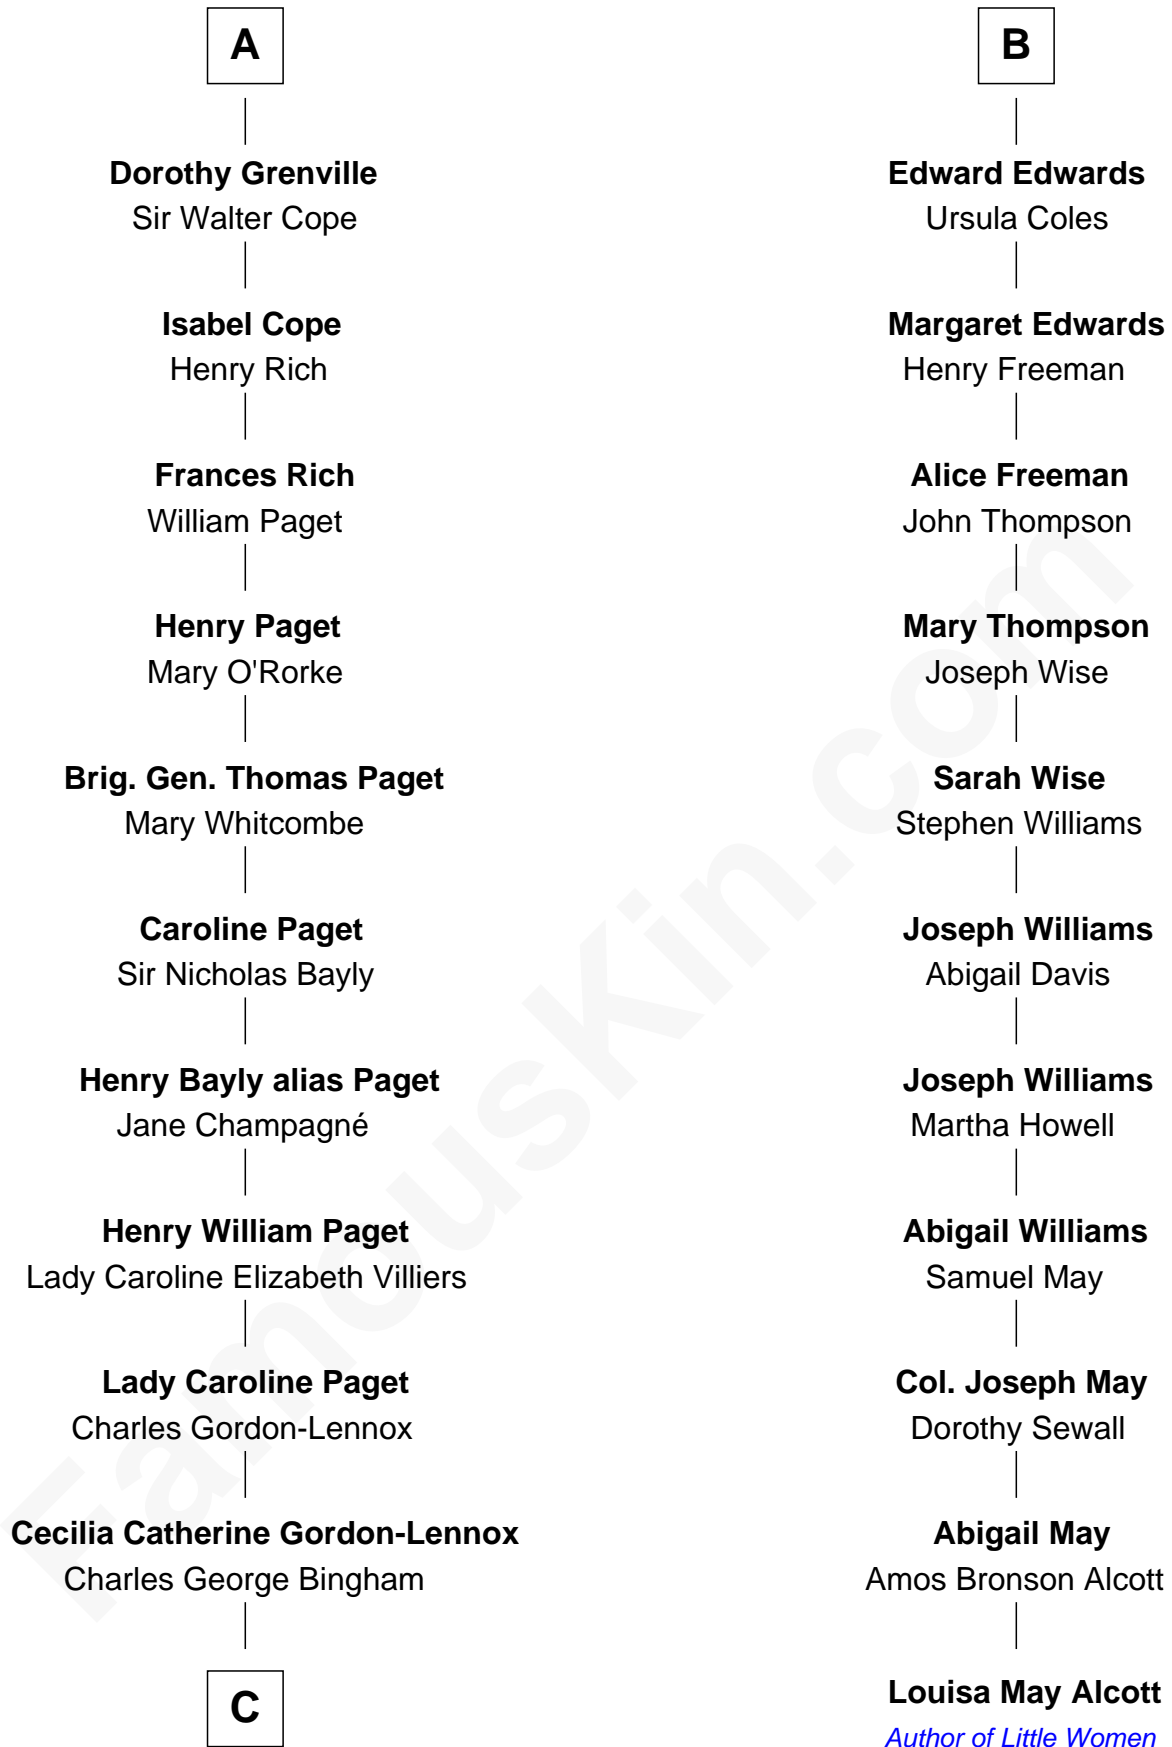

FamousKin.com Relationship Chart of

Prince Harry
Duke of Sussex

17th cousin 4 times removed of

Louisa May Alcott
Author of Little Women

Sir John Giffard
Lucy de Morteyn

Sir Thomas Giffard
Elizabeth de Missenden

Roger Giffard
Isabel Stretle

Thomas Giffard
Eleanor Vaux

John Giffard
Agnes Winslow

Roger Giffard
Mary Nanseglos

John Giffard
Dorothy Dannett

Mary Giffard
Richard Grenville

A

Sir Thomas Giffard
Elizabeth de Missenden

Roger Giffard
Isabel Stretle

Thomas Giffard
Eleanor Vaux

John Giffard
Agnes Winslow

Thomas Giffard
Joan Langston

Amy Giffard
Richard Samwell

Susanna Samwell
Peter Edwards

B

C

Rosalind Cecilia Caroline Bingham

James Albert Edward Hamilton

Cynthia Elinor Beatrix Hamilton

Albert Edward John Spencer

Edward John Spencer

Frances Ruth Burke Roche

Princess Diana Frances Spencer

Charles III, King of the United Kingdom