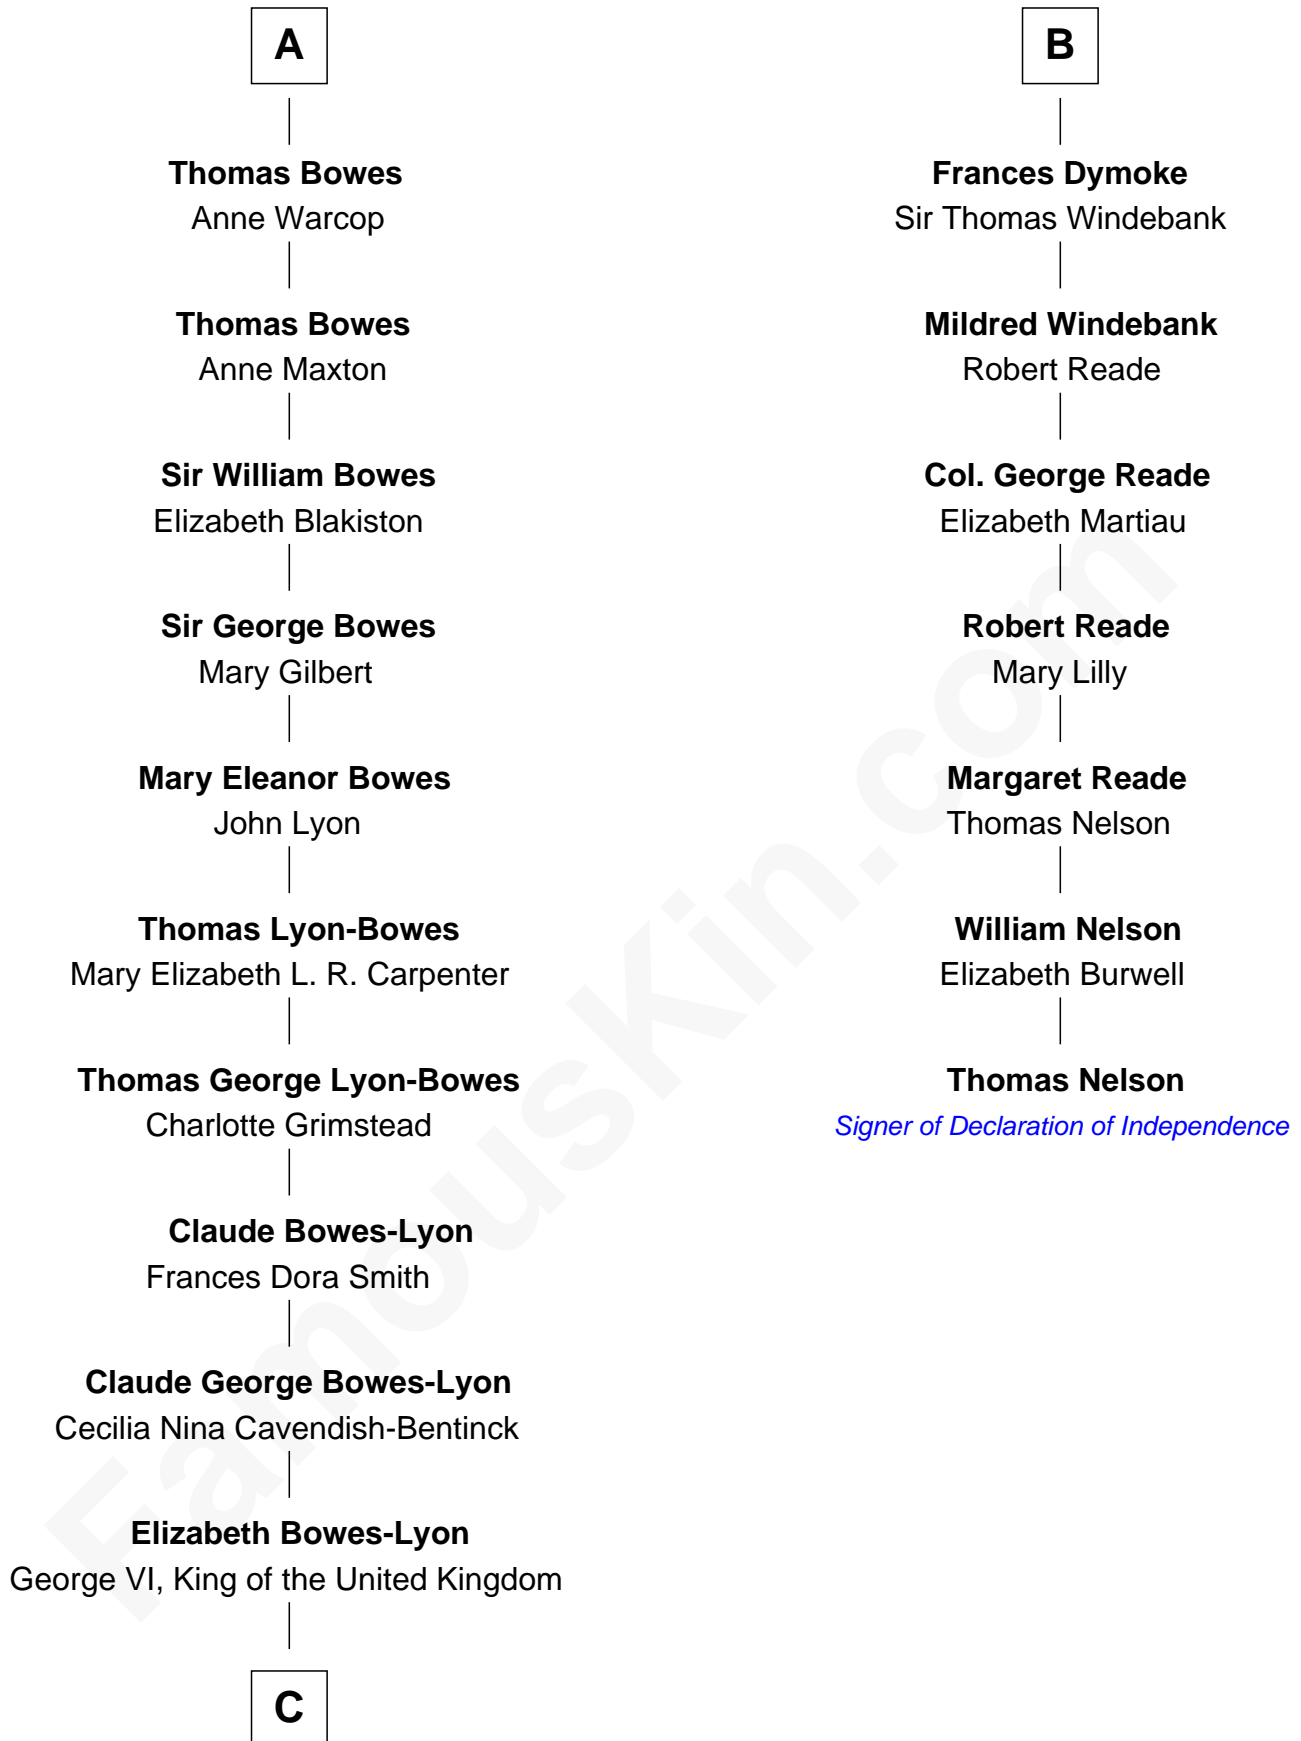

# FamousKin.com Relationship Chart of

**Prince Harry**  
*Duke of Sussex*

13th cousin 6 times removed of

**Thomas Nelson**

*Signer of the Declaration of Independence*

**Sir Robert de Clifford**

Isabel de Berkeley

**Sir Roger de Clifford**  
Maud de Beauchamp

**Katherine de Clifford**  
Sir Ralph de Greystoke

**Joan de Greystoke**  
Sir William Bowes

**Sir William Bowes**  
Maud FitzHugh

**Sir Ralph Bowes**  
Margery Conyers

**Richard Bowes**  
Elizabeth Aske

**Sir George Bowes**  
Jane Talbot

**A**

**Sir Roger de Clifford**  
Maud de Beauchamp

**Katherine de Clifford**  
Sir Ralph de Greystoke

**Maud de Greystoke**  
Eudo de Welles

**Sir Lionel de Welles**  
Joan de Waterton

**Margaret de Welles**  
Sir Thomas Dymoke

**Sir Robert Dymoke**  
Ann Sparrow

**Sir Edward Dymoke**  
Anne Talboys

**B**

**C**

**Elizabeth II, Queen of the United Kingdom**