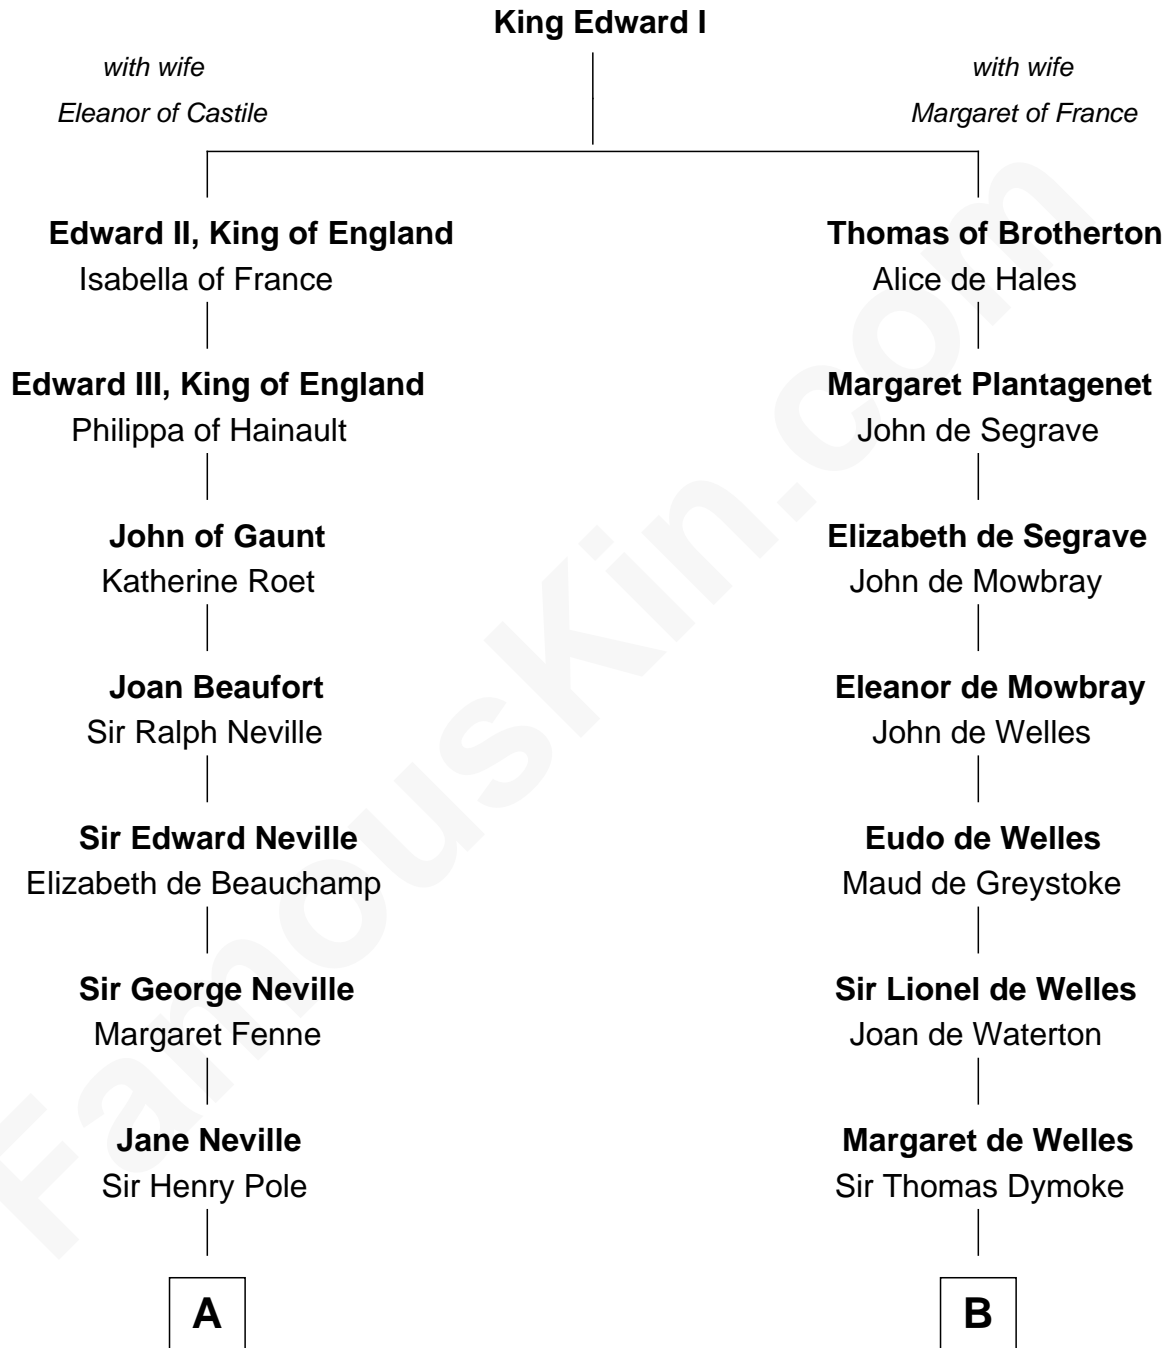

# FamousKin.com Relationship Chart of

**Prince Harry**  
*Duke of Sussex*

15th cousin 6 times removed of

**Thomas Nelson**

*Signer of the Declaration of Independence*

**A**

**Katherine Pole**  
Sir Francis Hastings

**Frances Hastings**  
Sir Henry Compton

**Margaret Compton**  
Henry Mordaunt

**Sir John Mordaunt**  
Elizabeth Howard

**John Mordaunt**  
Elizabeth Carey

**Lewis Mordaunt**  
Mary Collyer

**Anna Maria Mordaunt**  
Stephen Poyntz