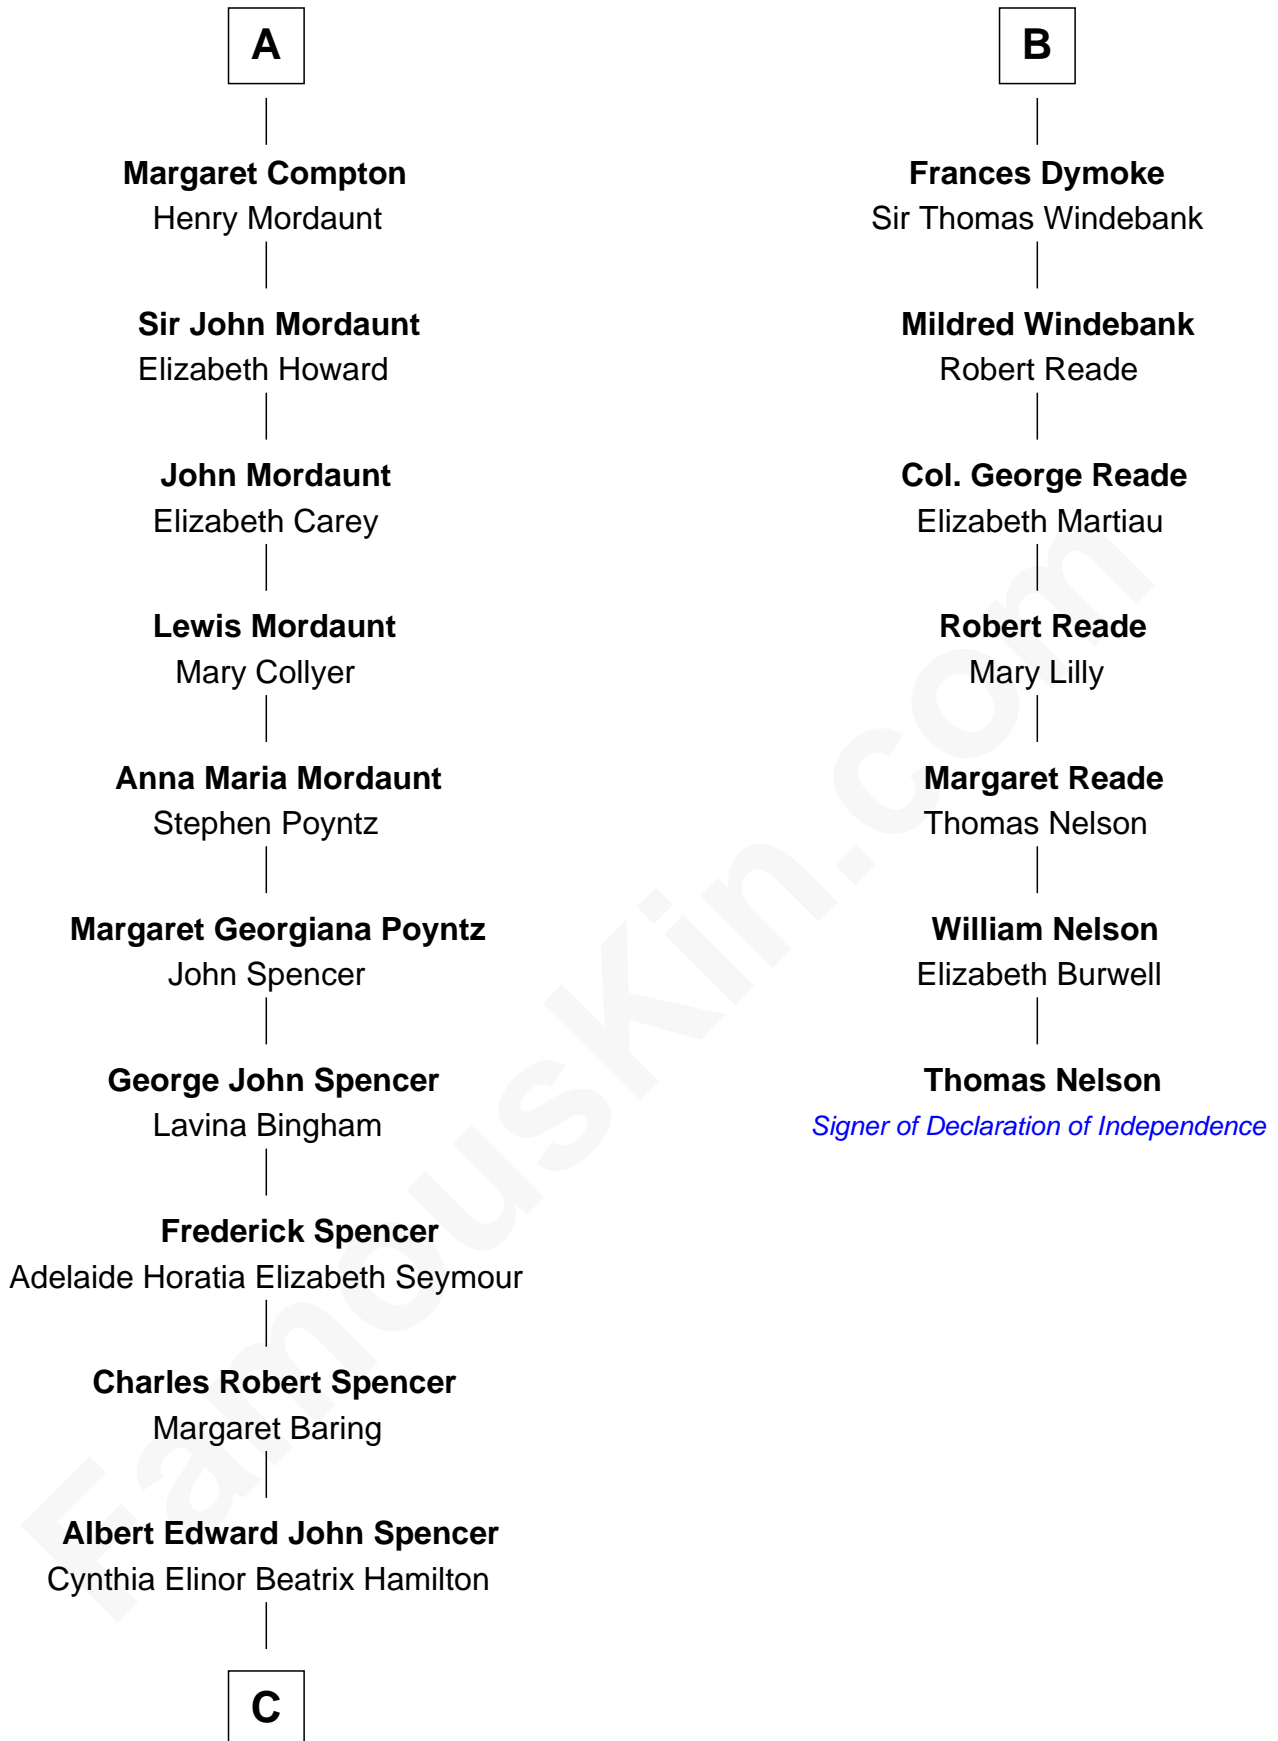

FamousKin.com Relationship Chart of

Prince Harry
Duke of Sussex

13th cousin 6 times removed of

Thomas Nelson

Signer of the Declaration of Independence

Sir Paon de Roet

C

Edward John Spencer
Frances Ruth Burke Roche

Princess Diana Frances Spencer
Charles III, King of the United Kingdom

Prince Harry
Duke of Sussex

FamousKin.com