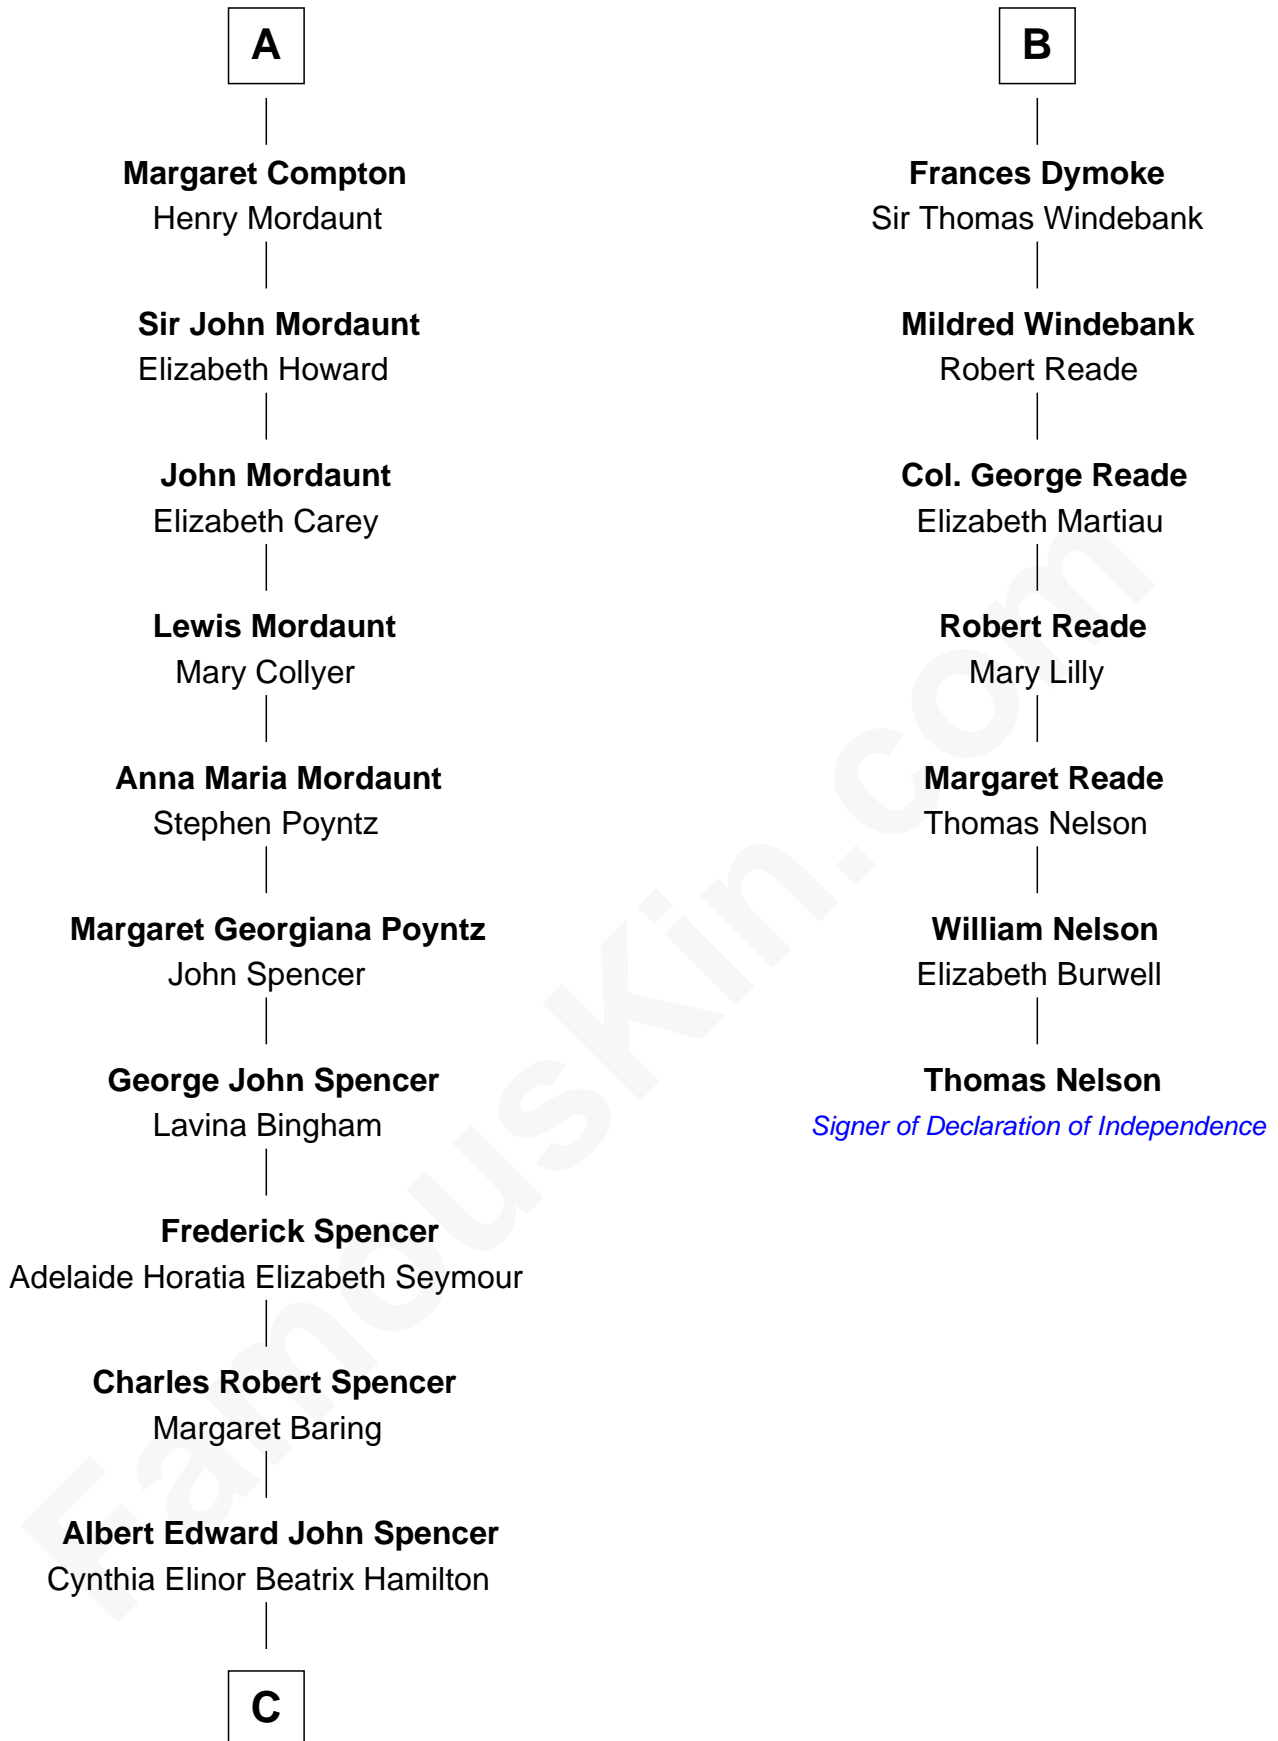

FamousKin.com Relationship Chart of

Prince Harry
Duke of Sussex

13th cousin 6 times removed of

Thomas Nelson

Signer of the Declaration of Independence

Sir Ralph de Neville

Alice de Audley

C

Edward John Spencer
Frances Ruth Burke Roche

Princess Diana Frances Spencer
Charles III, King of the United Kingdom

Prince Harry
Duke of Sussex

FamousKin.com