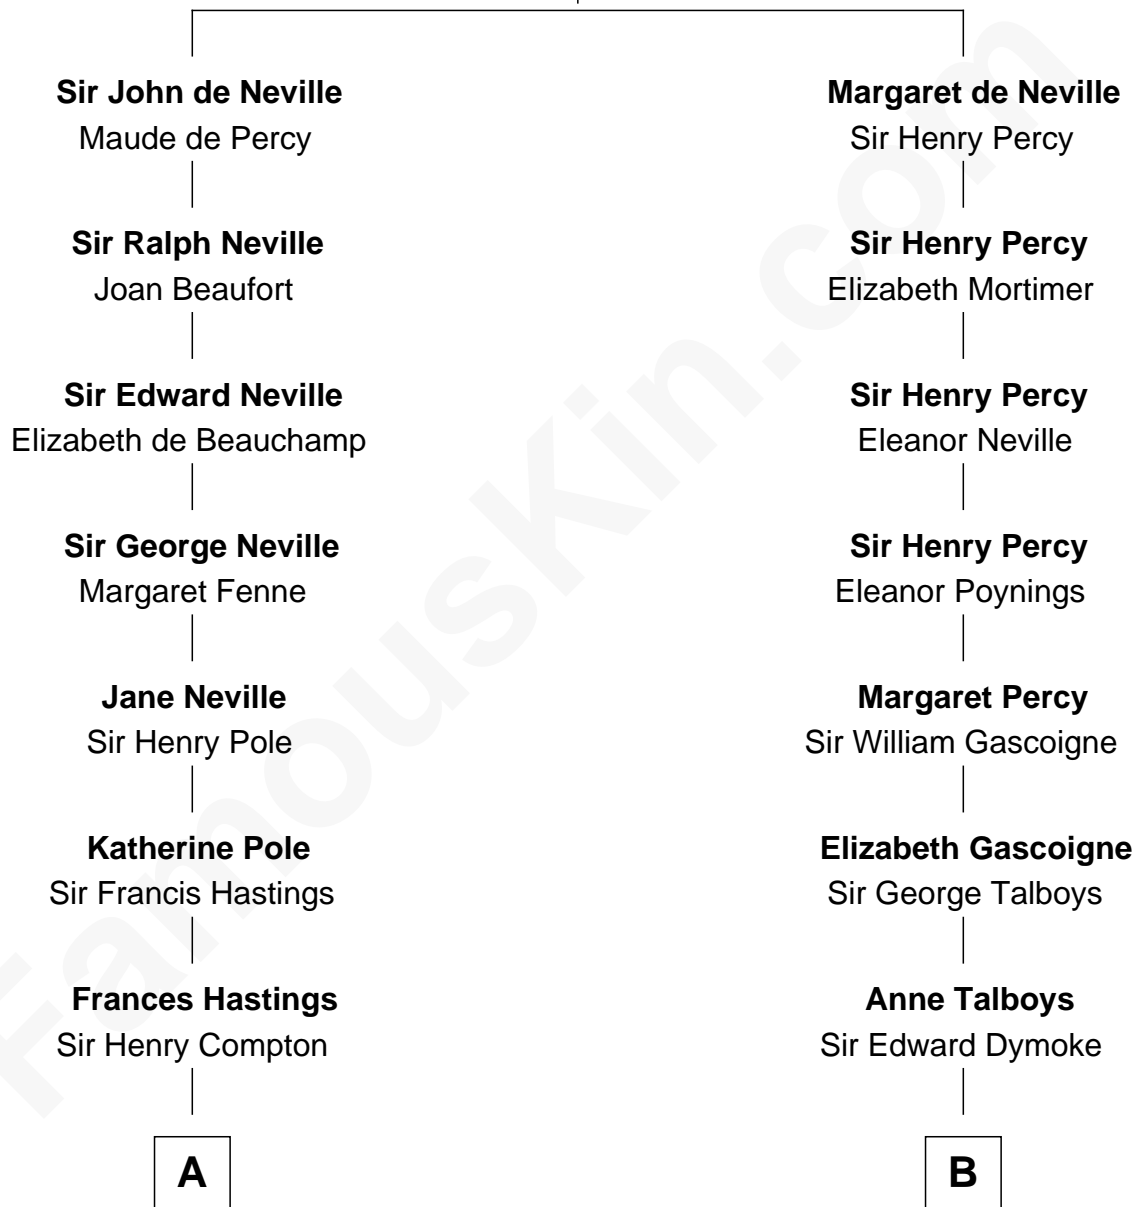

FamousKin.com Relationship Chart of

Prince Harry
Duke of Sussex

13th cousin 6 times removed of

Thomas Nelson

Signer of the Declaration of Independence

Sir Ralph de Neville

Alice de Audley

C

Edward John Spencer
Frances Ruth Burke Roche

Princess Diana Frances Spencer
Charles III, King of the United Kingdom

Prince Harry
Duke of Sussex

FamousKin.com