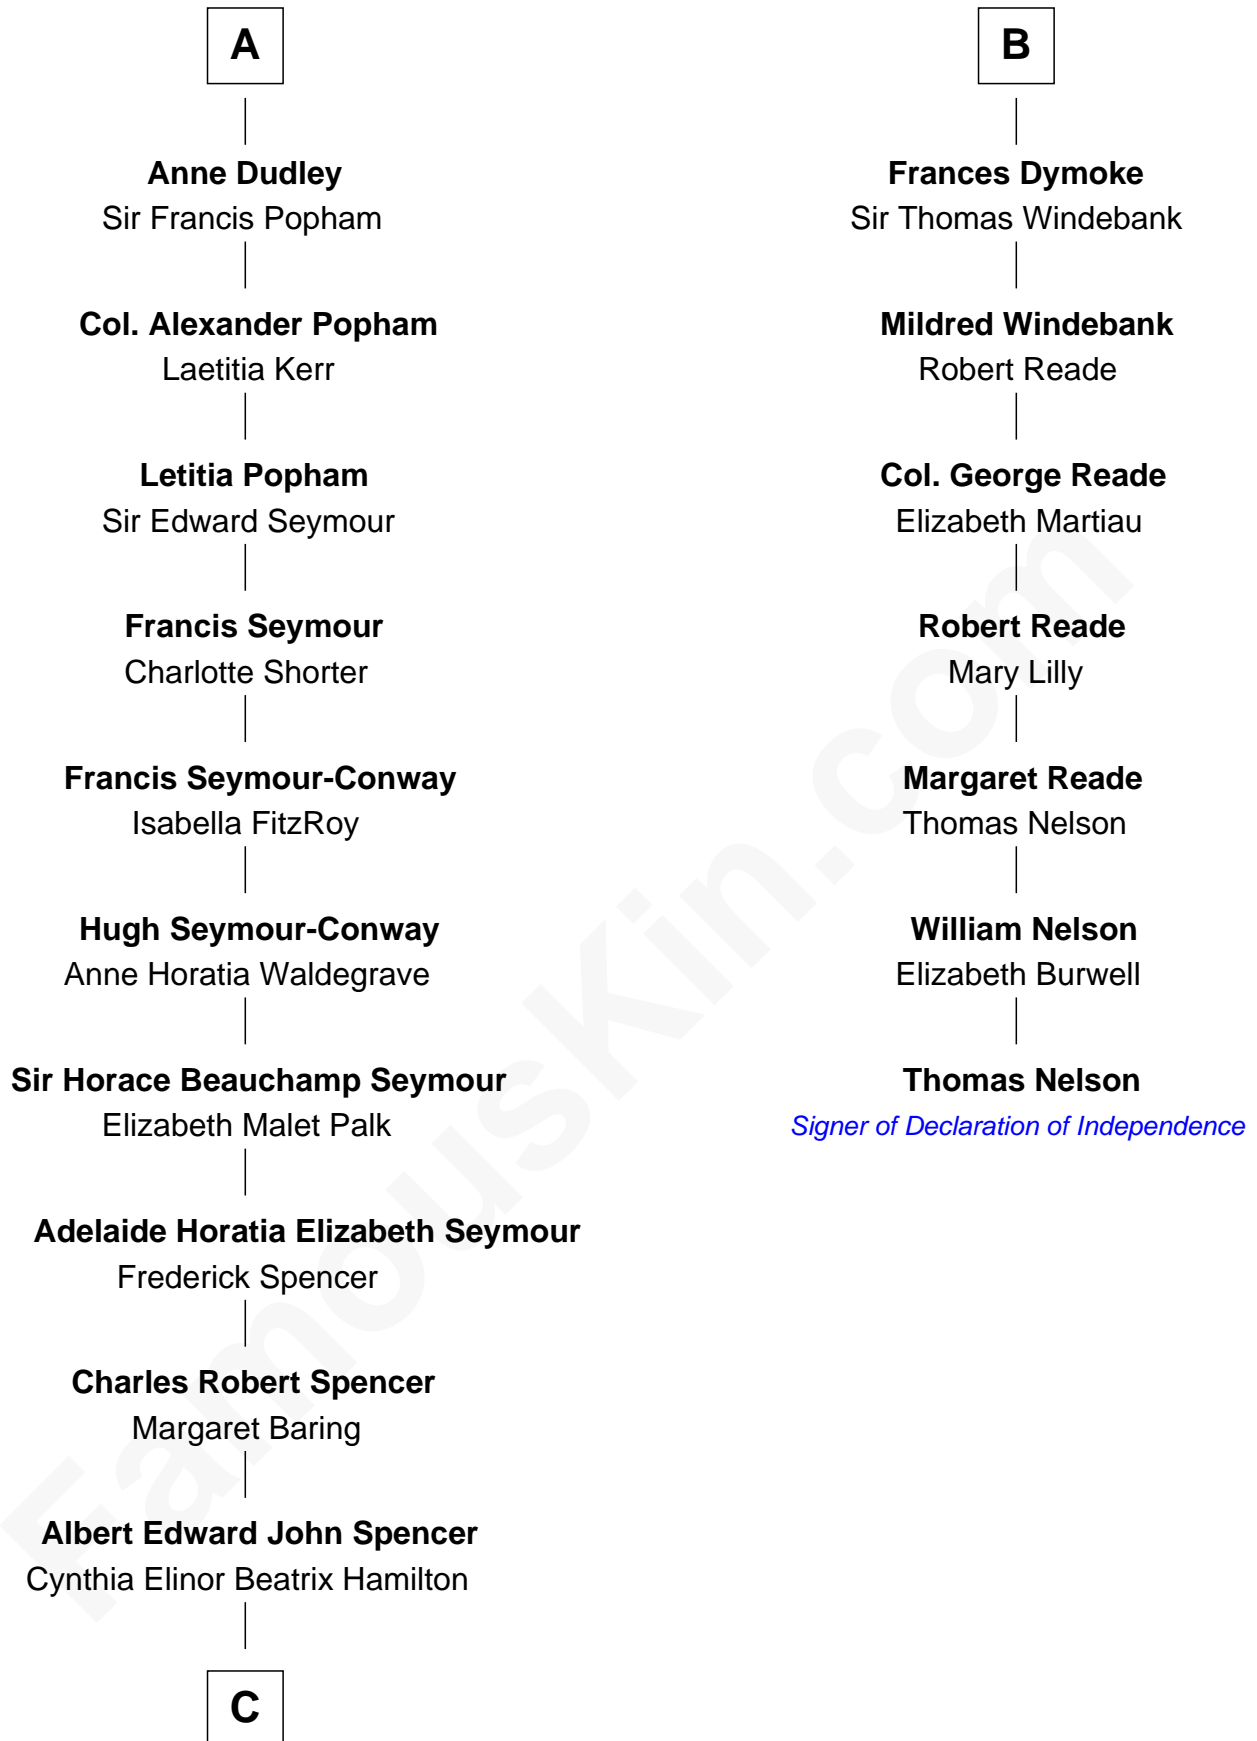

# FamousKin.com Relationship Chart of

**Prince Harry**  
*Duke of Sussex*

13th cousin 6 times removed of

**Thomas Nelson**

*Signer of the Declaration of Independence*

**Sir Roger de Mortimer**  
Philippa de Montagu

**John Dudley**  
Elizabeth Gardiner

**A**

**Edmund Mortimer**  
Philippa Plantagenet

**Elizabeth Mortimer**  
Sir Henry Percy

**Sir Henry Percy**  
Eleanor Neville

**Sir Henry Percy**  
Eleanor Poynings

**Margaret Percy**  
Sir William Gascoigne

**Elizabeth Gascoigne**  
Sir George Talboys

**Anne Talboys**  
Sir Edward Dymoke

**B**

**C**

Edward John Spencer  
Frances Ruth Burke Roche

Princess Diana Frances Spencer  
Charles III, King of the United Kingdom