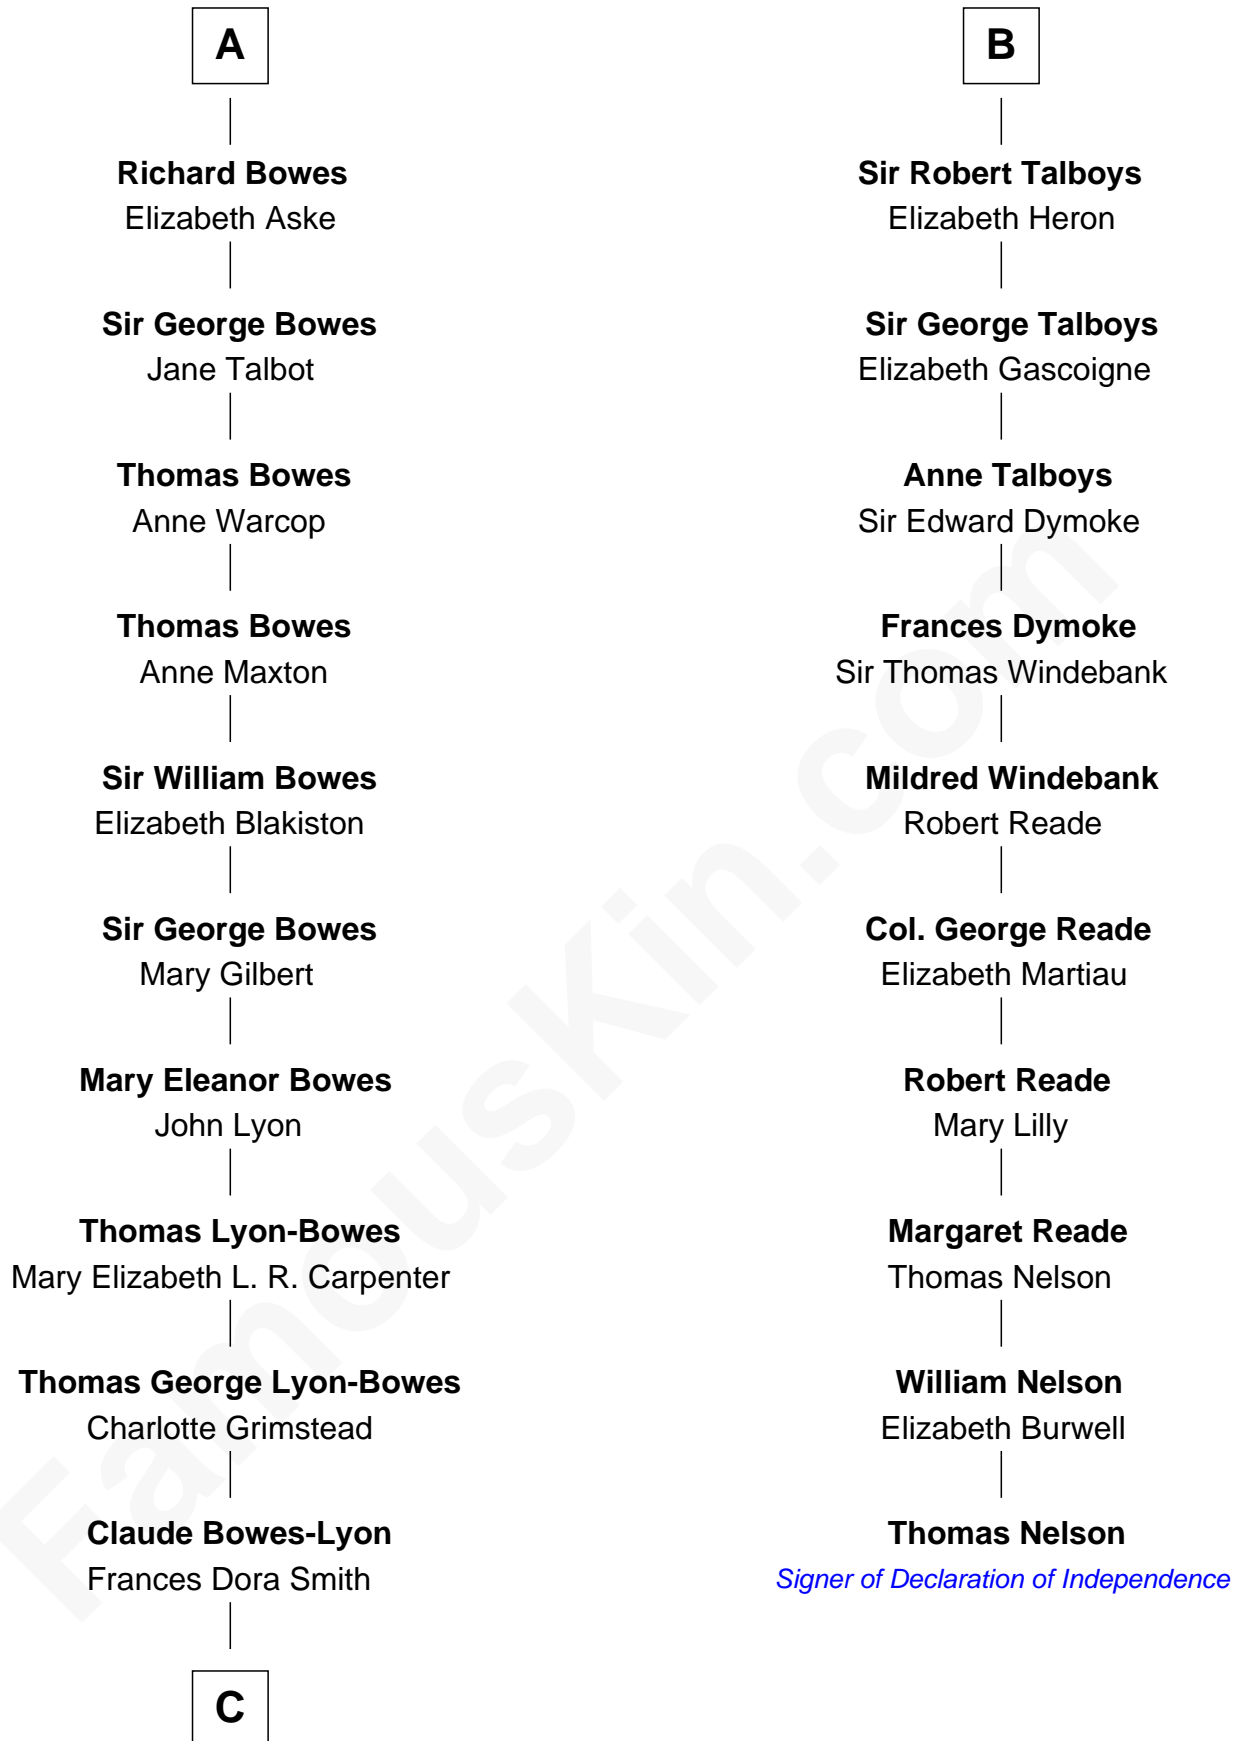

FamousKin.com Relationship Chart of

Prince Harry
Duke of Sussex

16th cousin 5 times removed of

Thomas Nelson

Signer of the Declaration of Independence

C

Claude George Bowes-Lyon
Cecilia Nina Cavendish-Bentinck

Elizabeth Bowes-Lyon
George VI, King of the United Kingdom

Elizabeth II, Queen of the United Kingdom
Prince Philip of Edinburgh

Charles III, King of the United Kingdom
Princess Diana Frances Spencer

Prince Harry
Duke of Sussex