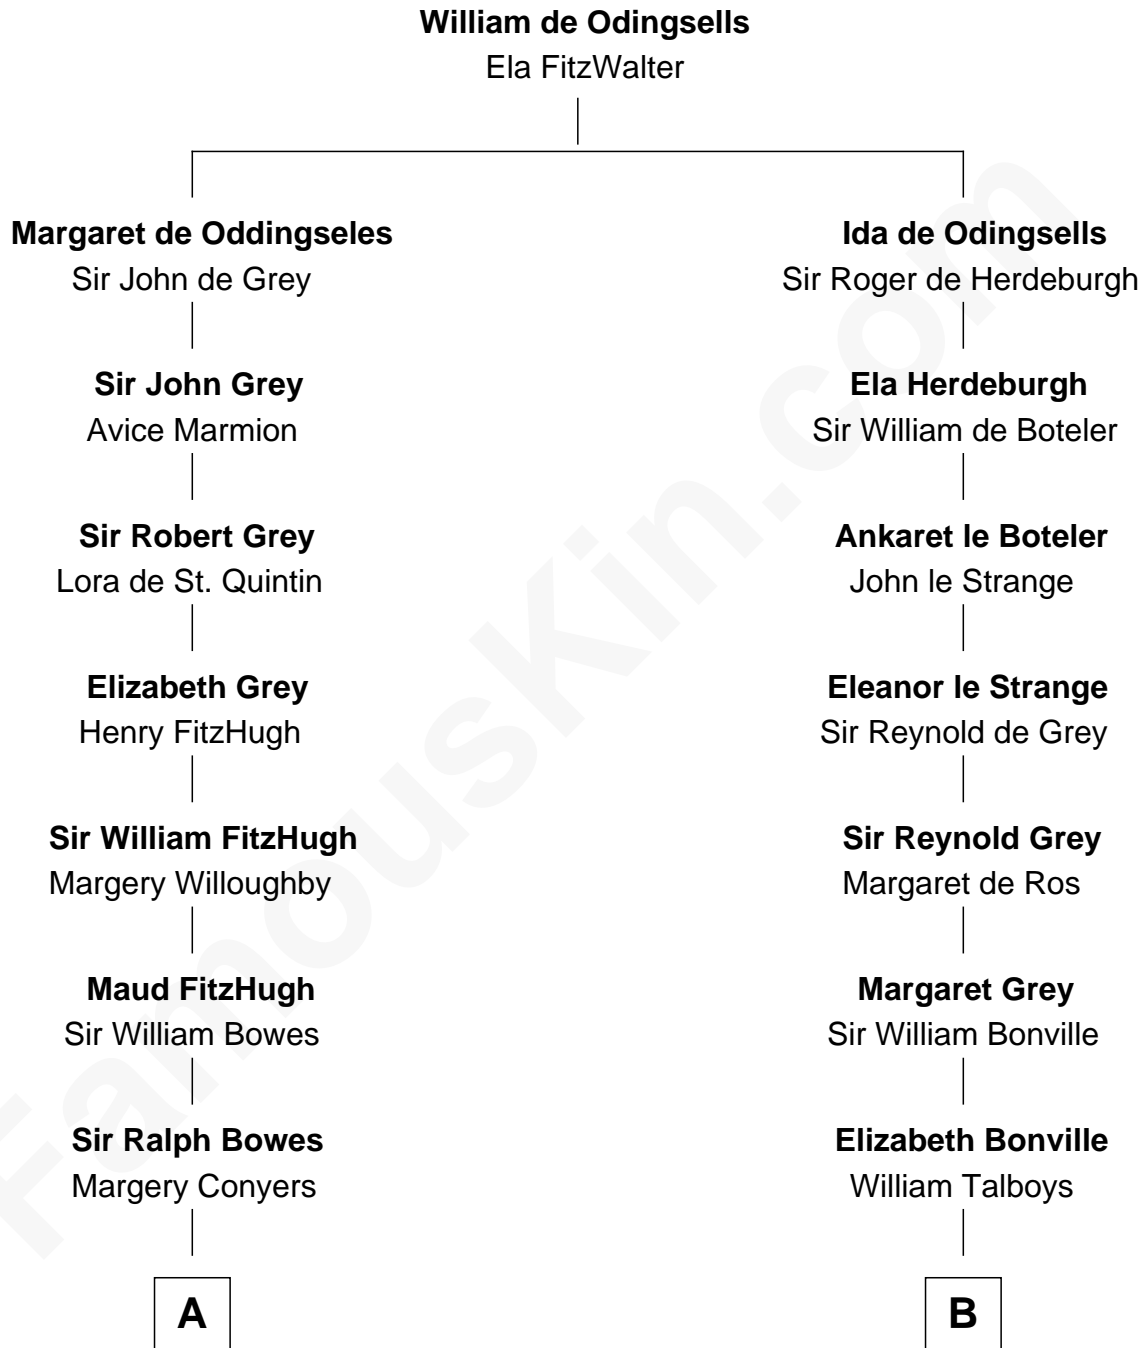

FamousKin.com Relationship Chart of

Prince Harry
Duke of Sussex

16th cousin 5 times removed of

Thomas Nelson

Signer of the Declaration of Independence

C

Claude George Bowes-Lyon
Cecilia Nina Cavendish-Bentinck

Elizabeth Bowes-Lyon
George VI, King of the United Kingdom

Elizabeth II, Queen of the United Kingdom
Prince Philip of Edinburgh

Charles III, King of the United Kingdom
Princess Diana Frances Spencer

Prince Harry
Duke of Sussex