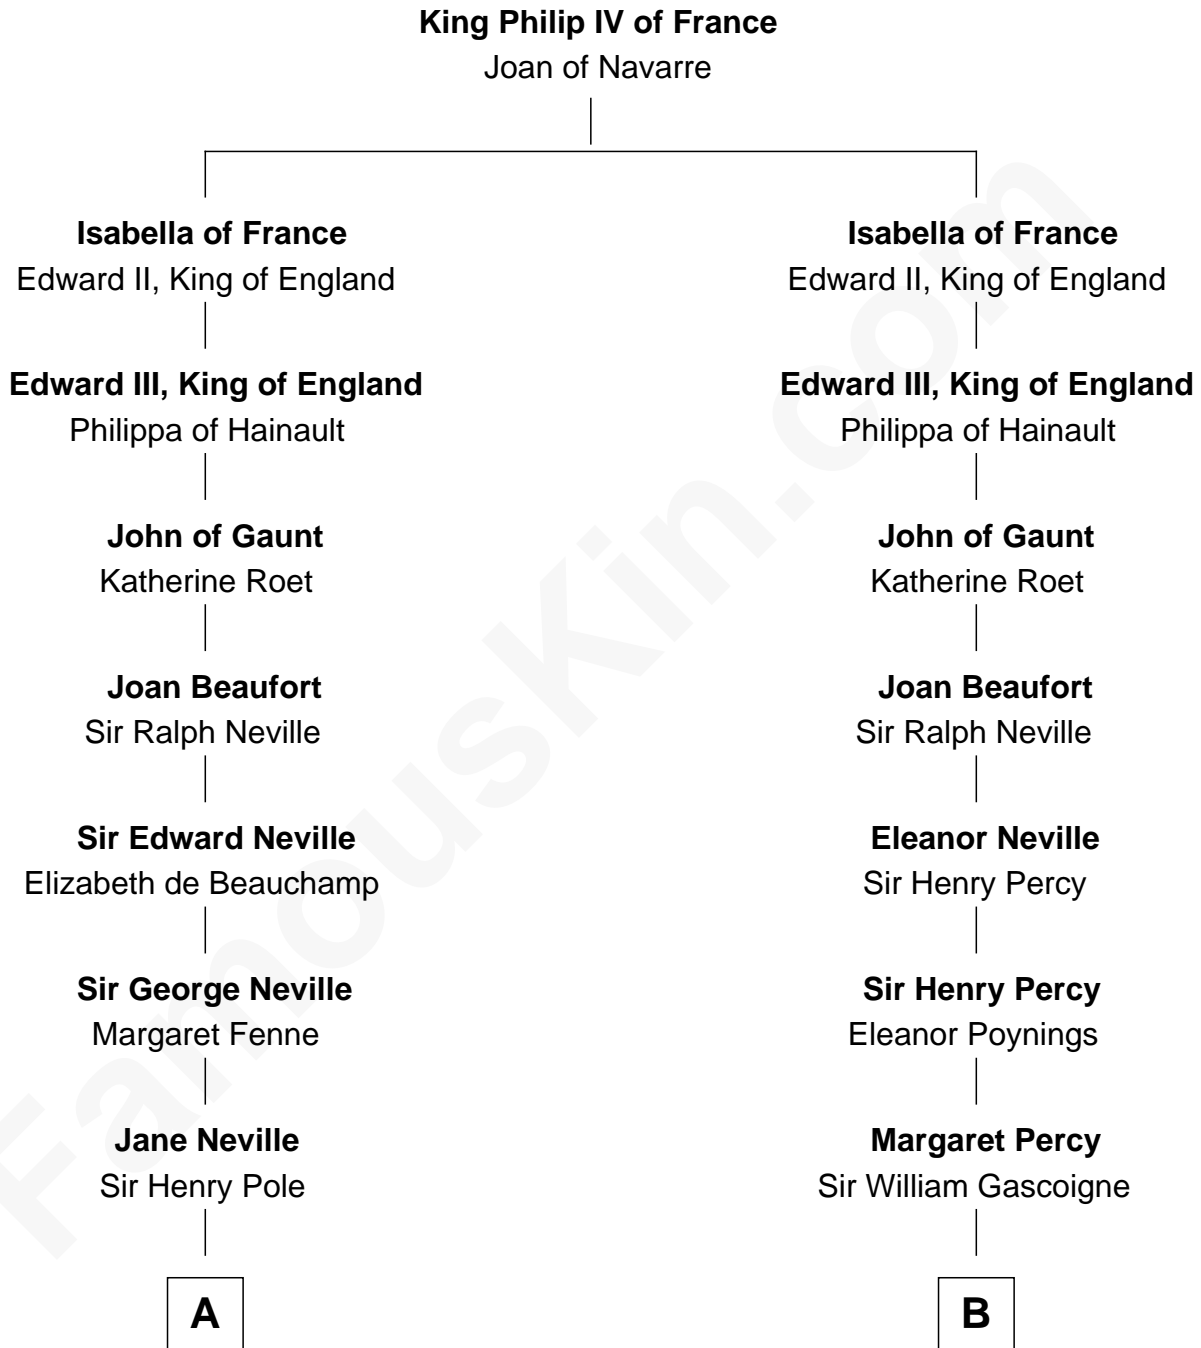

FamousKin.com Relationship Chart of

Prince Harry

Duke of Sussex

15th cousin 6 times removed of

Thomas Nelson

Signer of the Declaration of Independence

A

Katherine Pole
Sir Francis Hastings