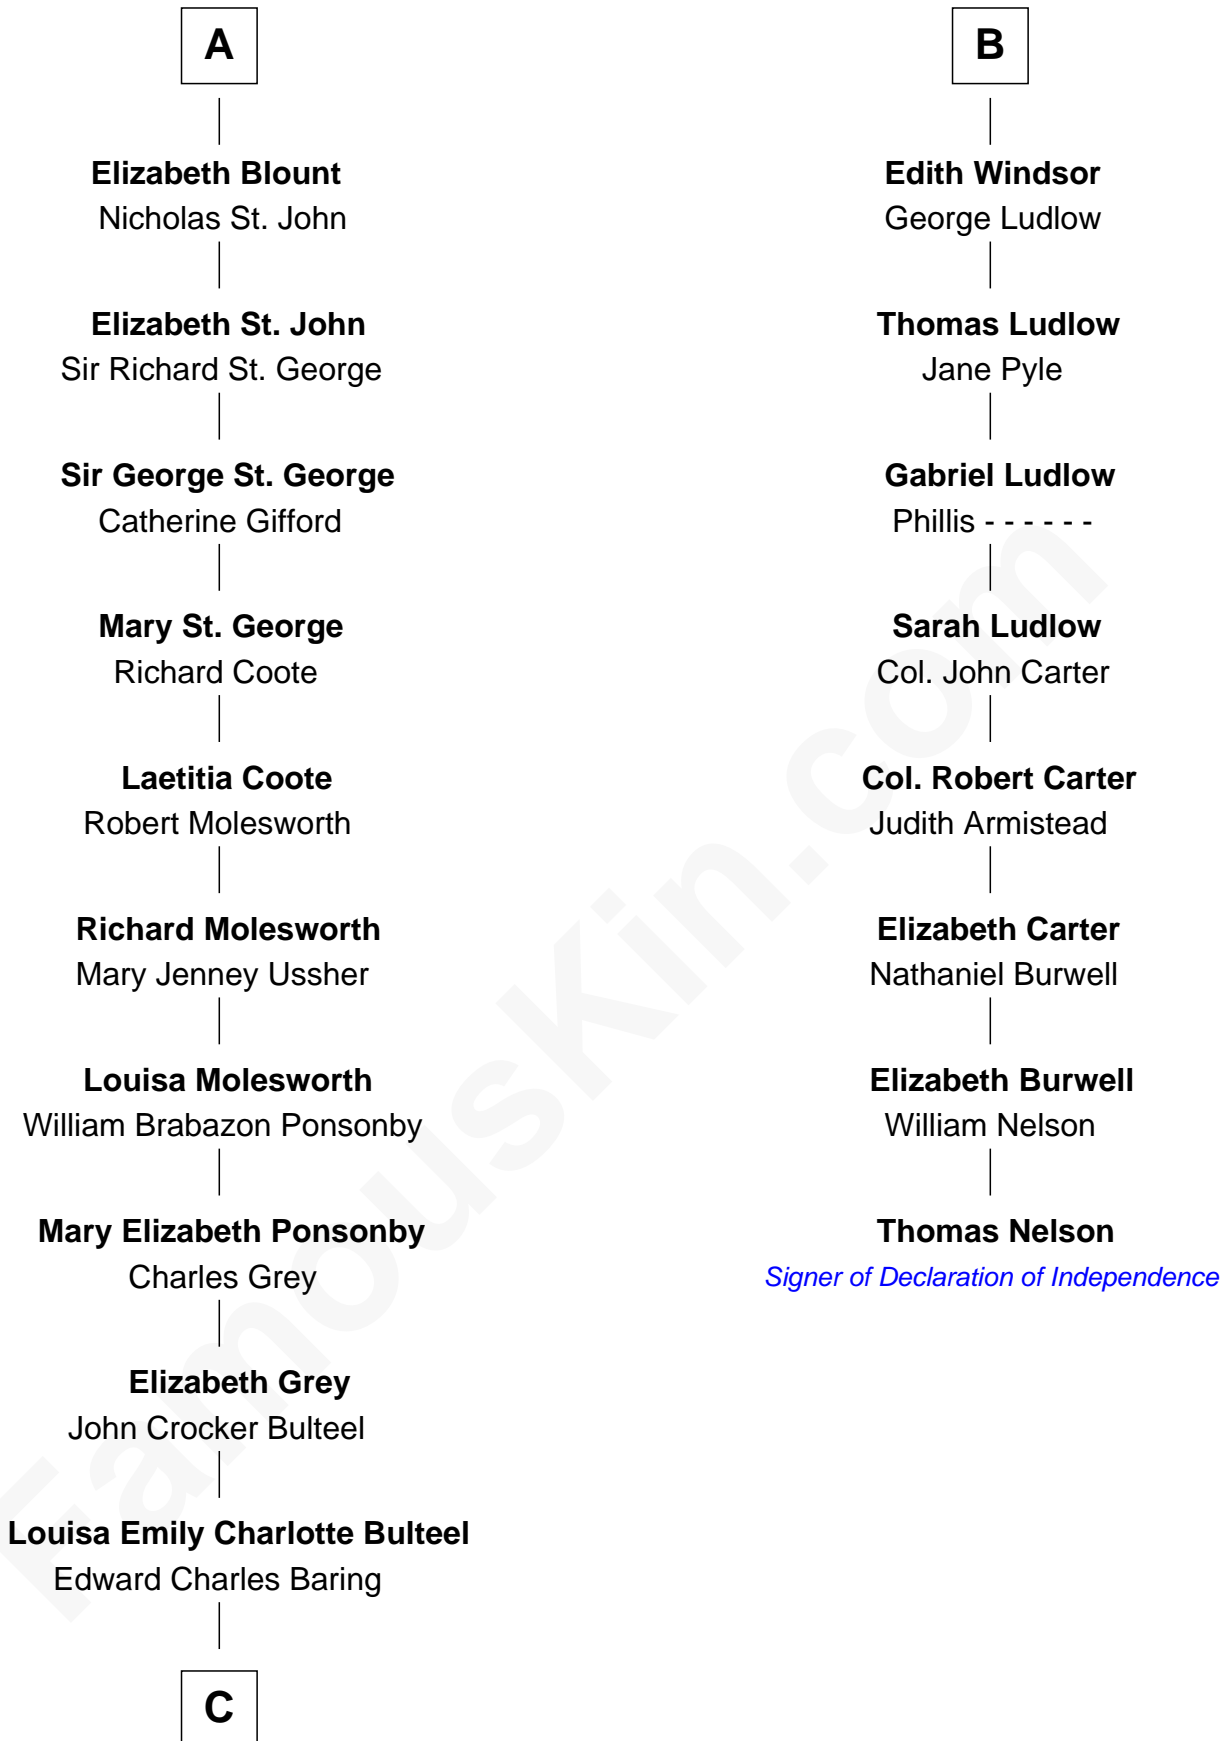

FamousKin.com Relationship Chart of

Prince Harry
Duke of Sussex

14th cousin 7 times removed of

Thomas Nelson

Signer of the Declaration of Independence

Sir Thomas de Swynnerton

C

—
Margaret Baring

Charles Robert Spencer

—
Albert Edward John Spencer

Cynthia Elinor Beatrix Hamilton

—
Edward John Spencer

Frances Ruth Burke Roche

—
Princess Diana Frances Spencer

Charles III, King of the United Kingdom

—
Prince Harry