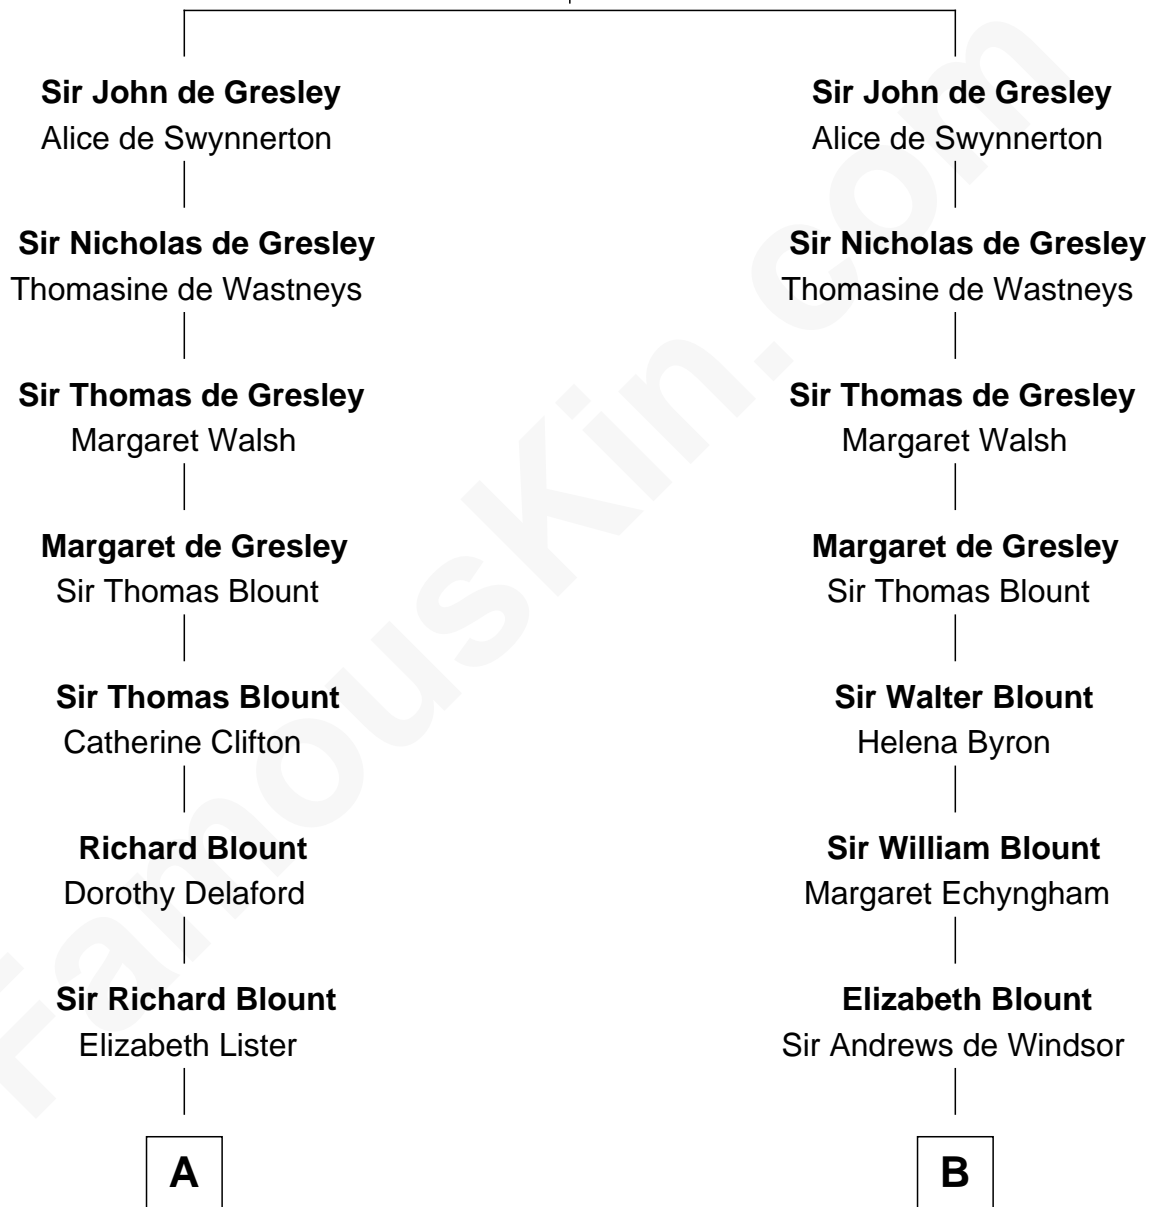

FamousKin.com Relationship Chart of

Prince Harry
Duke of Sussex

14th cousin 7 times removed of

Thomas Nelson

Signer of the Declaration of Independence

Sir Geoffrey de Gresley
Margaret Gernon

C

—
Margaret Baring
Charles Robert Spencer

—
Albert Edward John Spencer
Cynthia Elinor Beatrix Hamilton

—
Edward John Spencer
Frances Ruth Burke Roche

—
Princess Diana Frances Spencer
Charles III, King of the United Kingdom

—
Prince Harry
Duke of Sussex