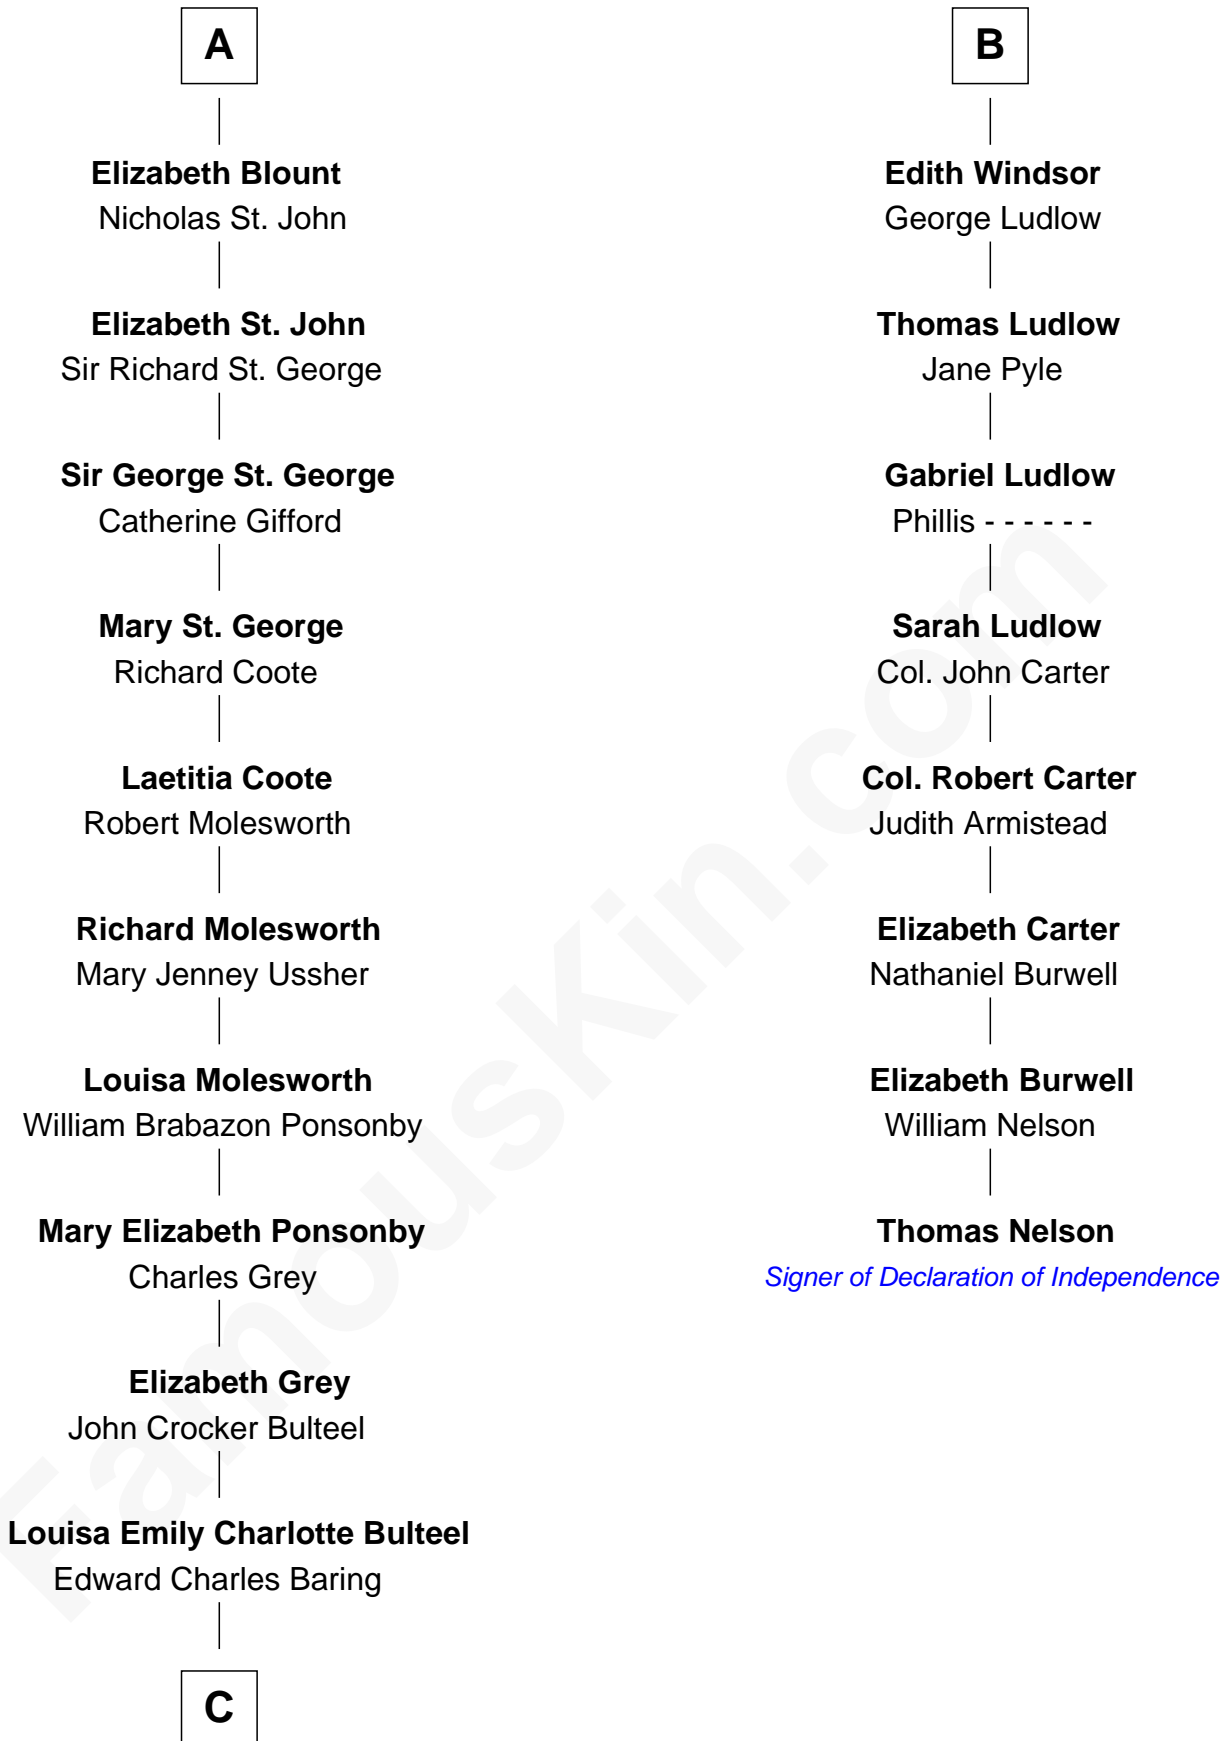

FamousKin.com Relationship Chart of

Prince Harry
Duke of Sussex

14th cousin 7 times removed of

Thomas Nelson

Signer of the Declaration of Independence

Sir Geoffrey de Gresley
Margaret Gernon

C

—
Margaret Baring
Charles Robert Spencer

—
Albert Edward John Spencer
Cynthia Elinor Beatrix Hamilton

—
Edward John Spencer
Frances Ruth Burke Roche

—
Princess Diana Frances Spencer
Charles III, King of the United Kingdom

—
Prince Harry
Duke of Sussex