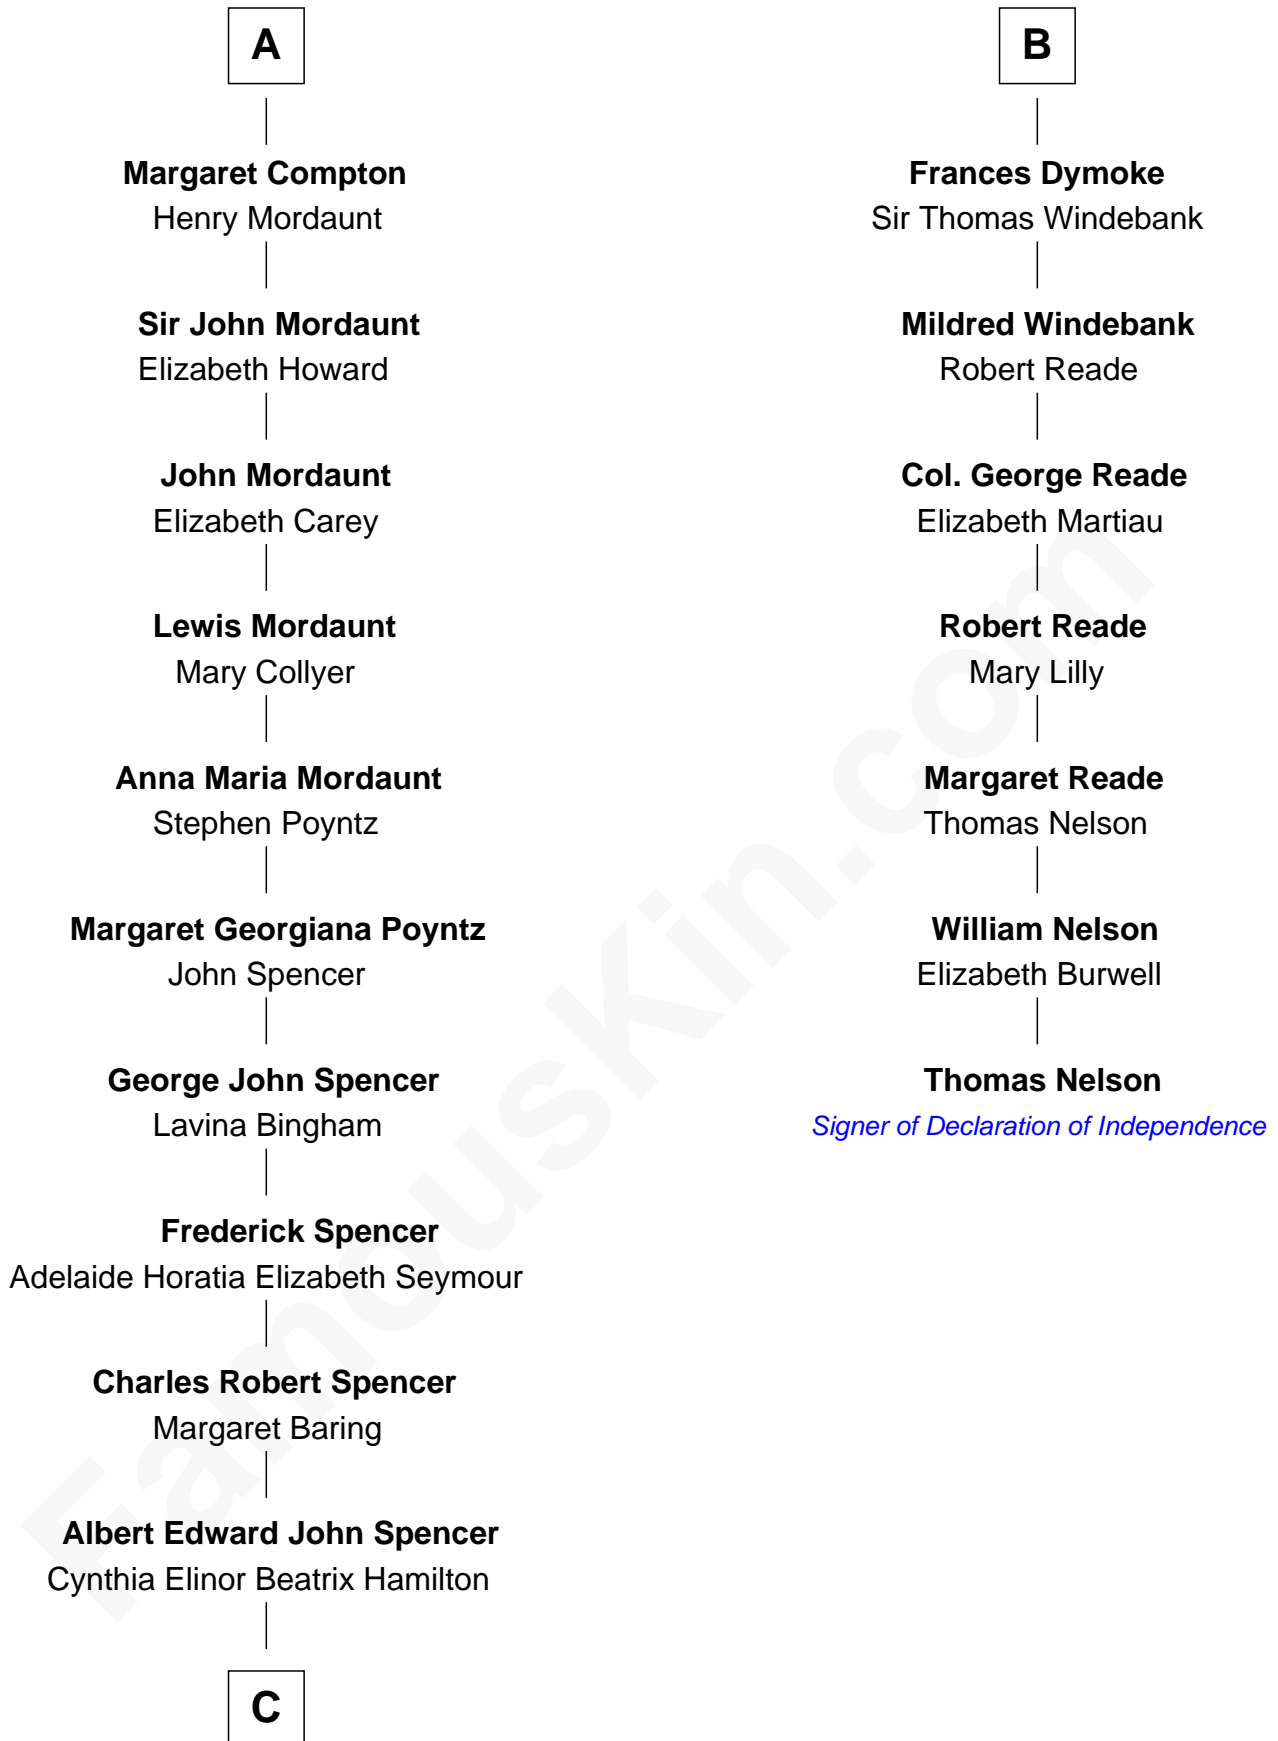

# FamousKin.com Relationship Chart of

**Prince Harry**

*Duke of Sussex*

13th cousin 6 times removed of

**Thomas Nelson**

*Signer of the Declaration of Independence*

**Sir Henry de Percy**

*Idoine de Clifford*

**C**

—  
**Edward John Spencer**  
Frances Ruth Burke Roche

—  
**Princess Diana Frances Spencer**  
Charles III, King of the United Kingdom

—  
**Prince Harry**  
*Duke of Sussex*

FamousKin.com