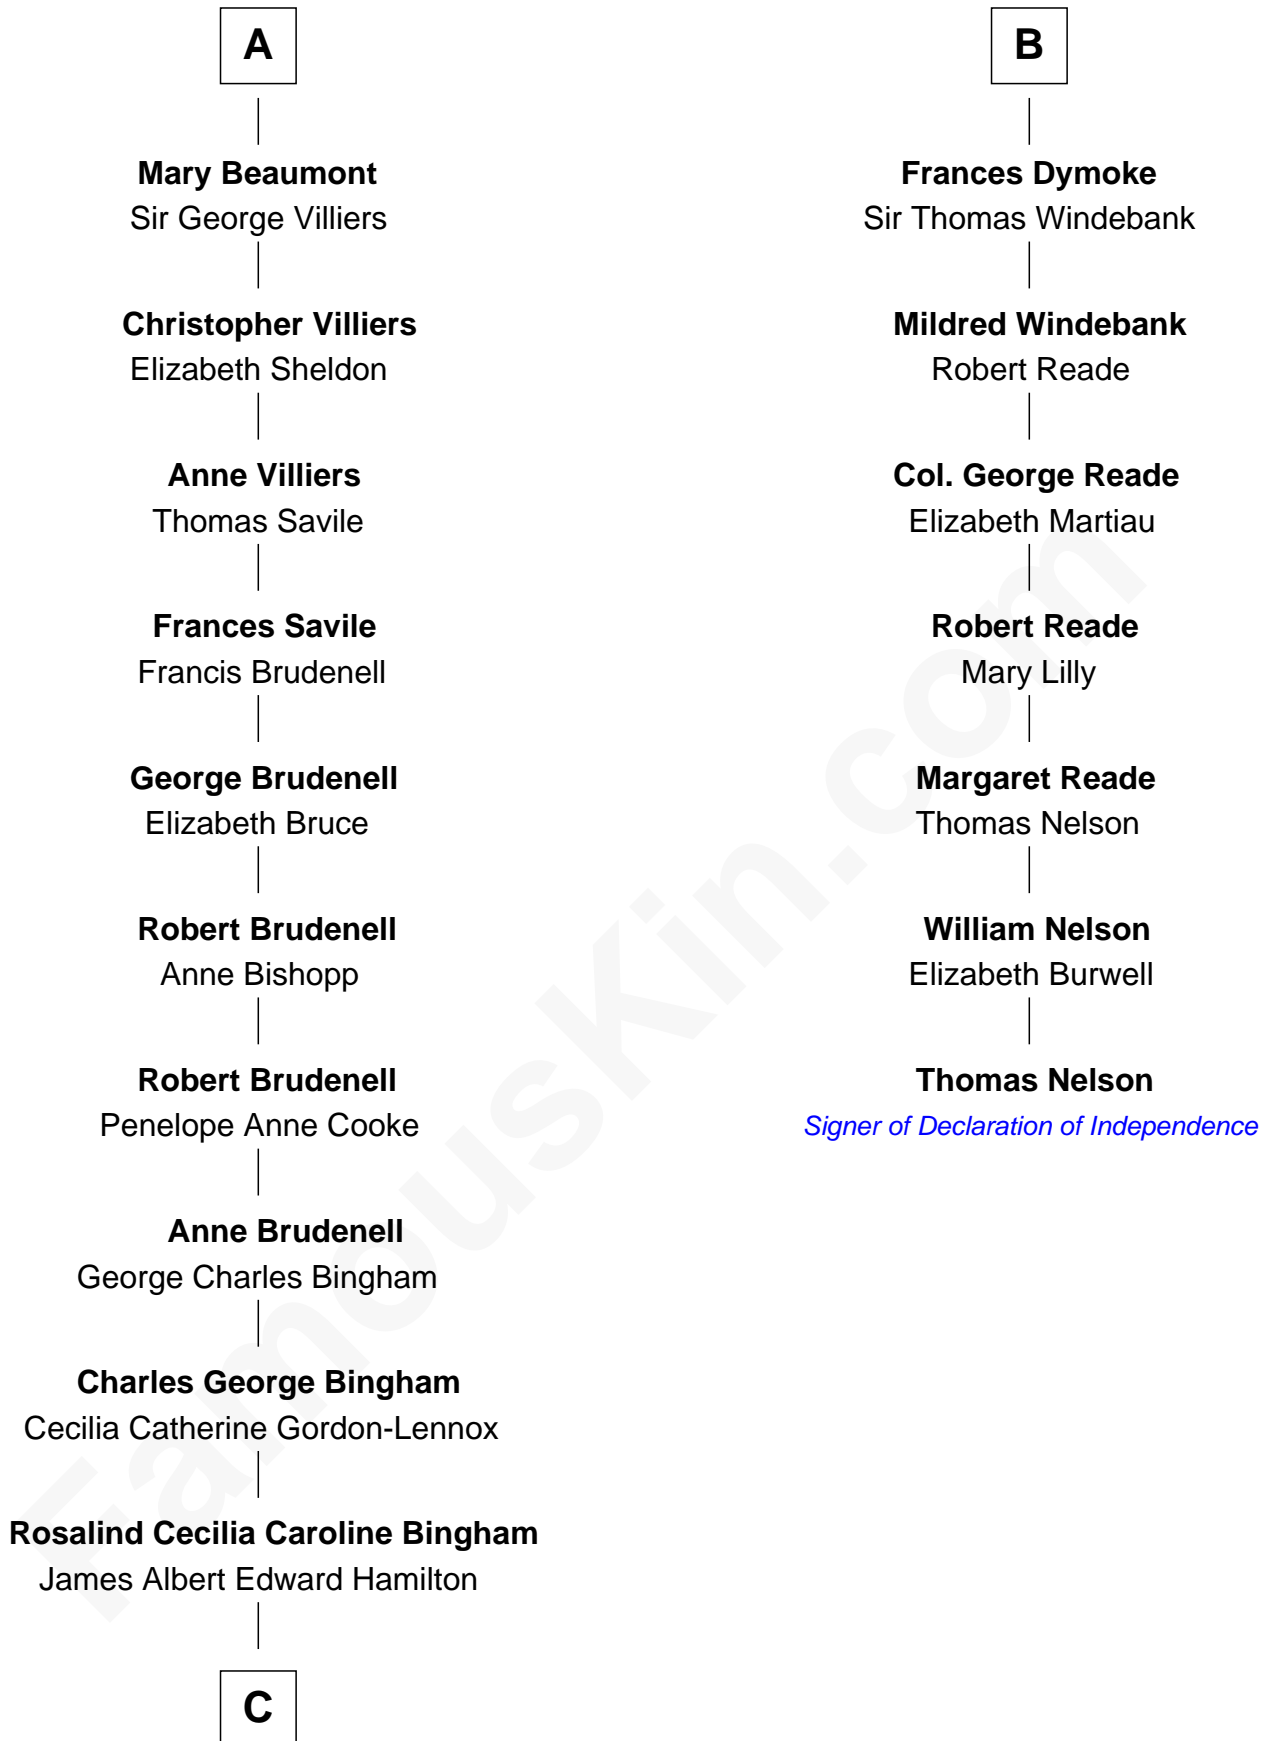

# FamousKin.com Relationship Chart of

**Prince Harry**  
*Duke of Sussex*

13th cousin 7 times removed of

**Thomas Nelson**

*Signer of the Declaration of Independence*

**C**

**Cynthia Elinor Beatrix Hamilton**

Albert Edward John Spencer

**Edward John Spencer**

Frances Ruth Burke Roche

**Princess Diana Frances Spencer**

Charles III, King of the United Kingdom

**Prince Harry**

*Duke of Sussex*

FamousKin.com