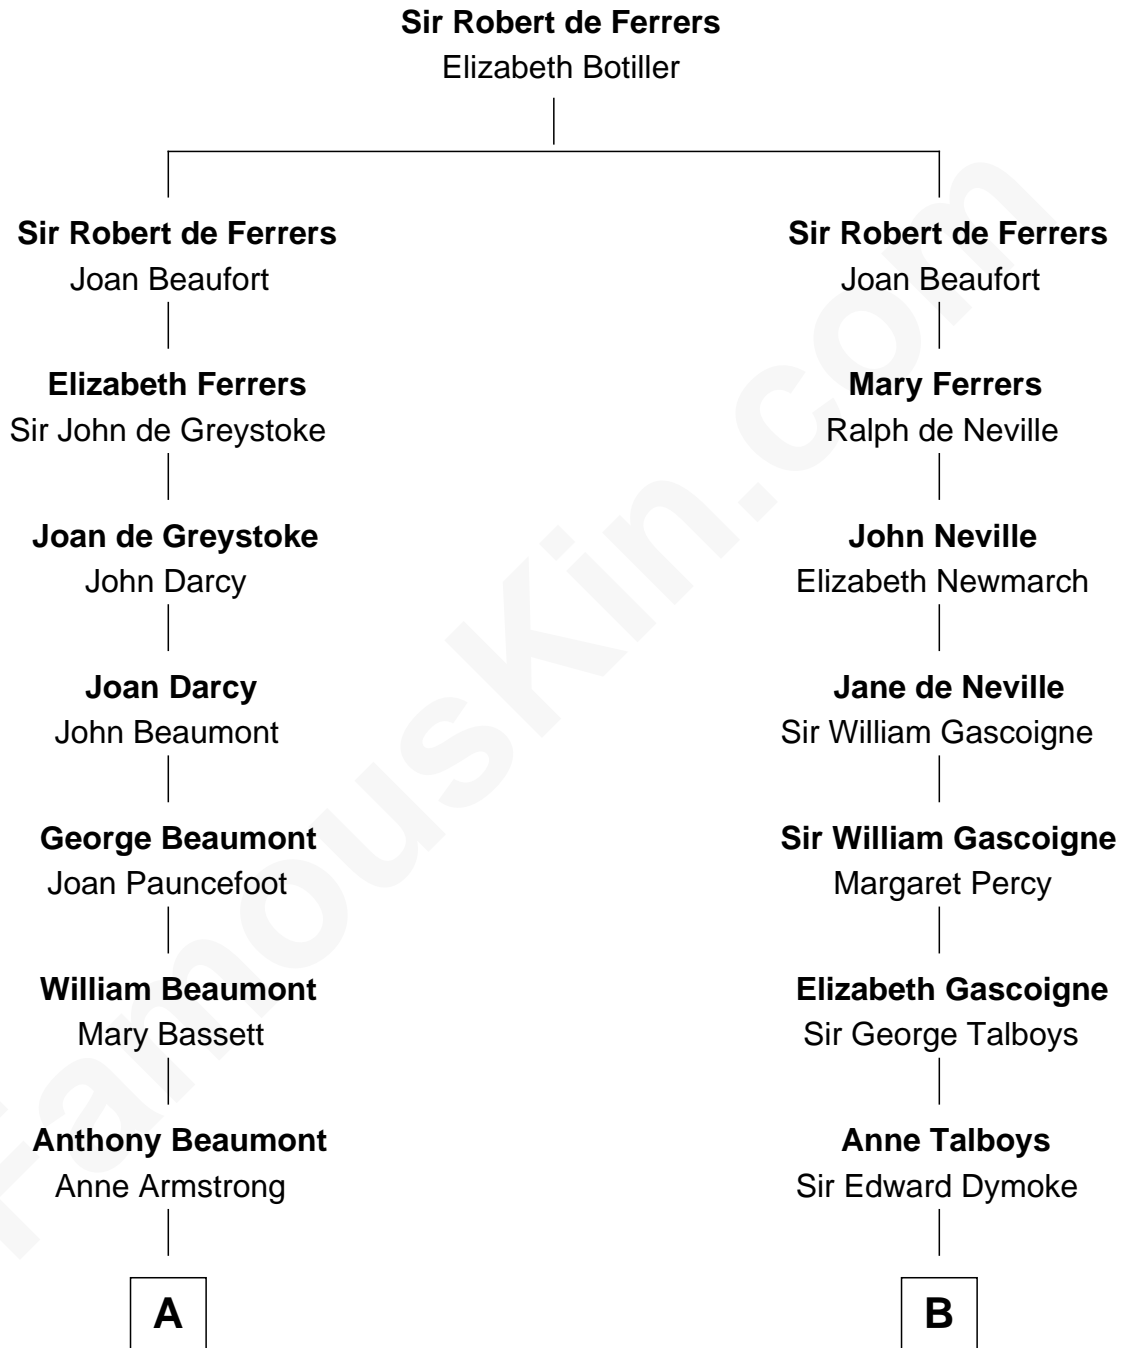

# FamousKin.com Relationship Chart of

**Prince Harry**  
*Duke of Sussex*

13th cousin 7 times removed of

**Thomas Nelson**

*Signer of the Declaration of Independence*

**C**

**Cynthia Elinor Beatrix Hamilton**

Albert Edward John Spencer

**Edward John Spencer**

Frances Ruth Burke Roche

**Princess Diana Frances Spencer**

Charles III, King of the United Kingdom

**Prince Harry**

*Duke of Sussex*

FamousKin.com