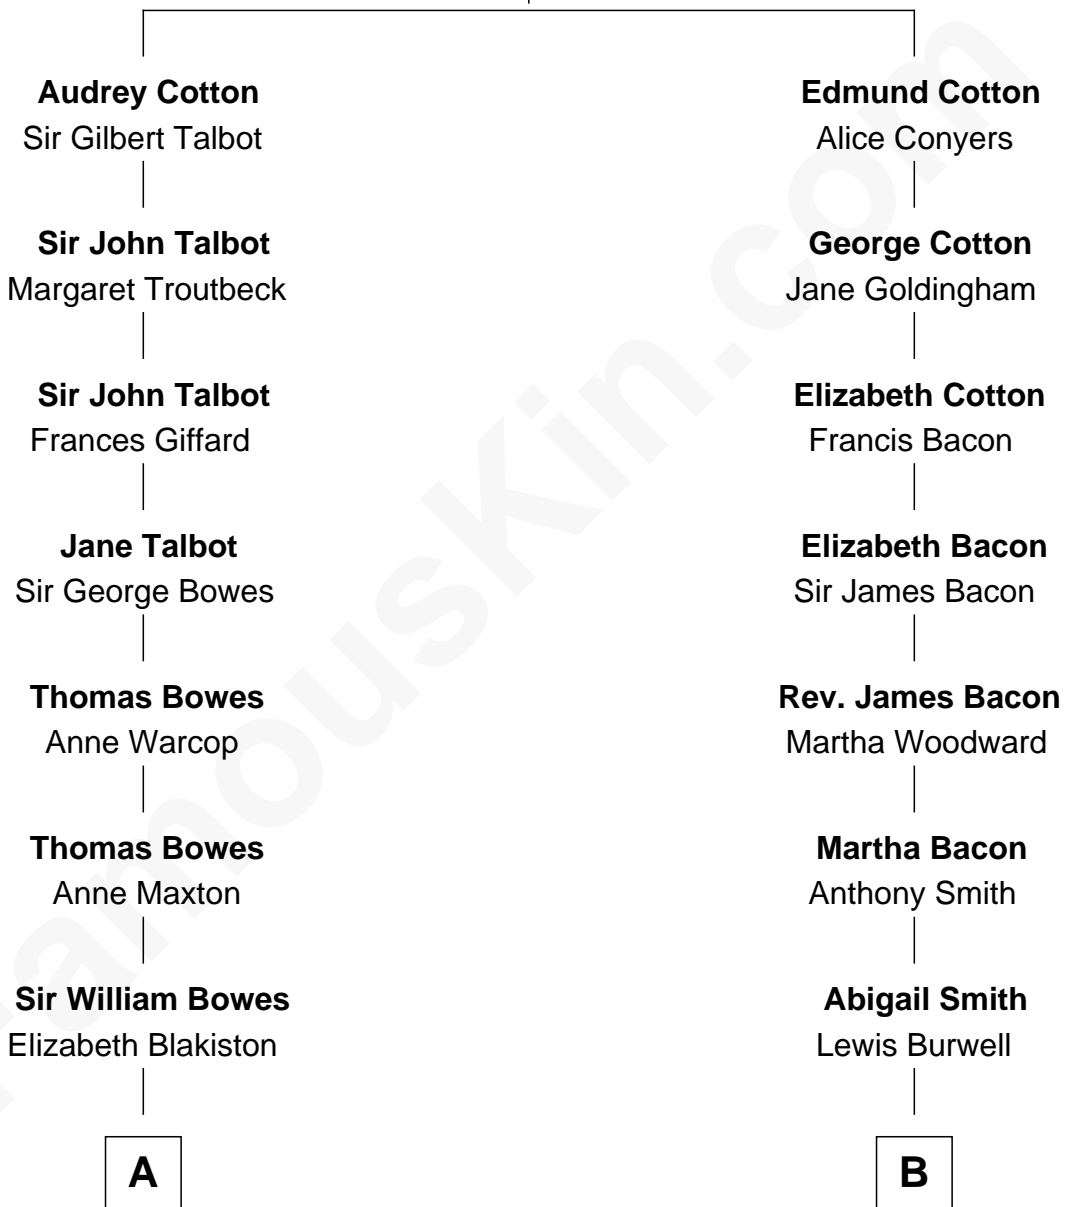

# FamousKin.com Relationship Chart of

**Prince Harry**  
*Duke of Sussex*

9th cousin 7 times removed of

**Thomas Nelson**

*Signer of the Declaration of Independence*

**William Cotton**  
Alice Abbott

**A**

**Sir George Bowes**

Mary Gilbert

**Mary Eleanor Bowes**

John Lyon

**Thomas Lyon-Bowes**

Mary Elizabeth L. R. Carpenter

**Thomas George Lyon-Bowes**

Charlotte Grimstead

**Claude Bowes-Lyon**

Frances Dora Smith

**Claude George Bowes-Lyon**

Cecilia Nina Cavendish-Bentinck

**Elizabeth Bowes-Lyon**

George VI, King of the United Kingdom

**Elizabeth II, Queen of the United Kingdom**

Prince Philip of Edinburgh

**Charles III, King of the United Kingdom**

Princess Diana Frances Spencer

**Prince Harry**

*Duke of Sussex*

**B**

**Nathaniel Burwell**

Elizabeth Carter

**Elizabeth Burwell**