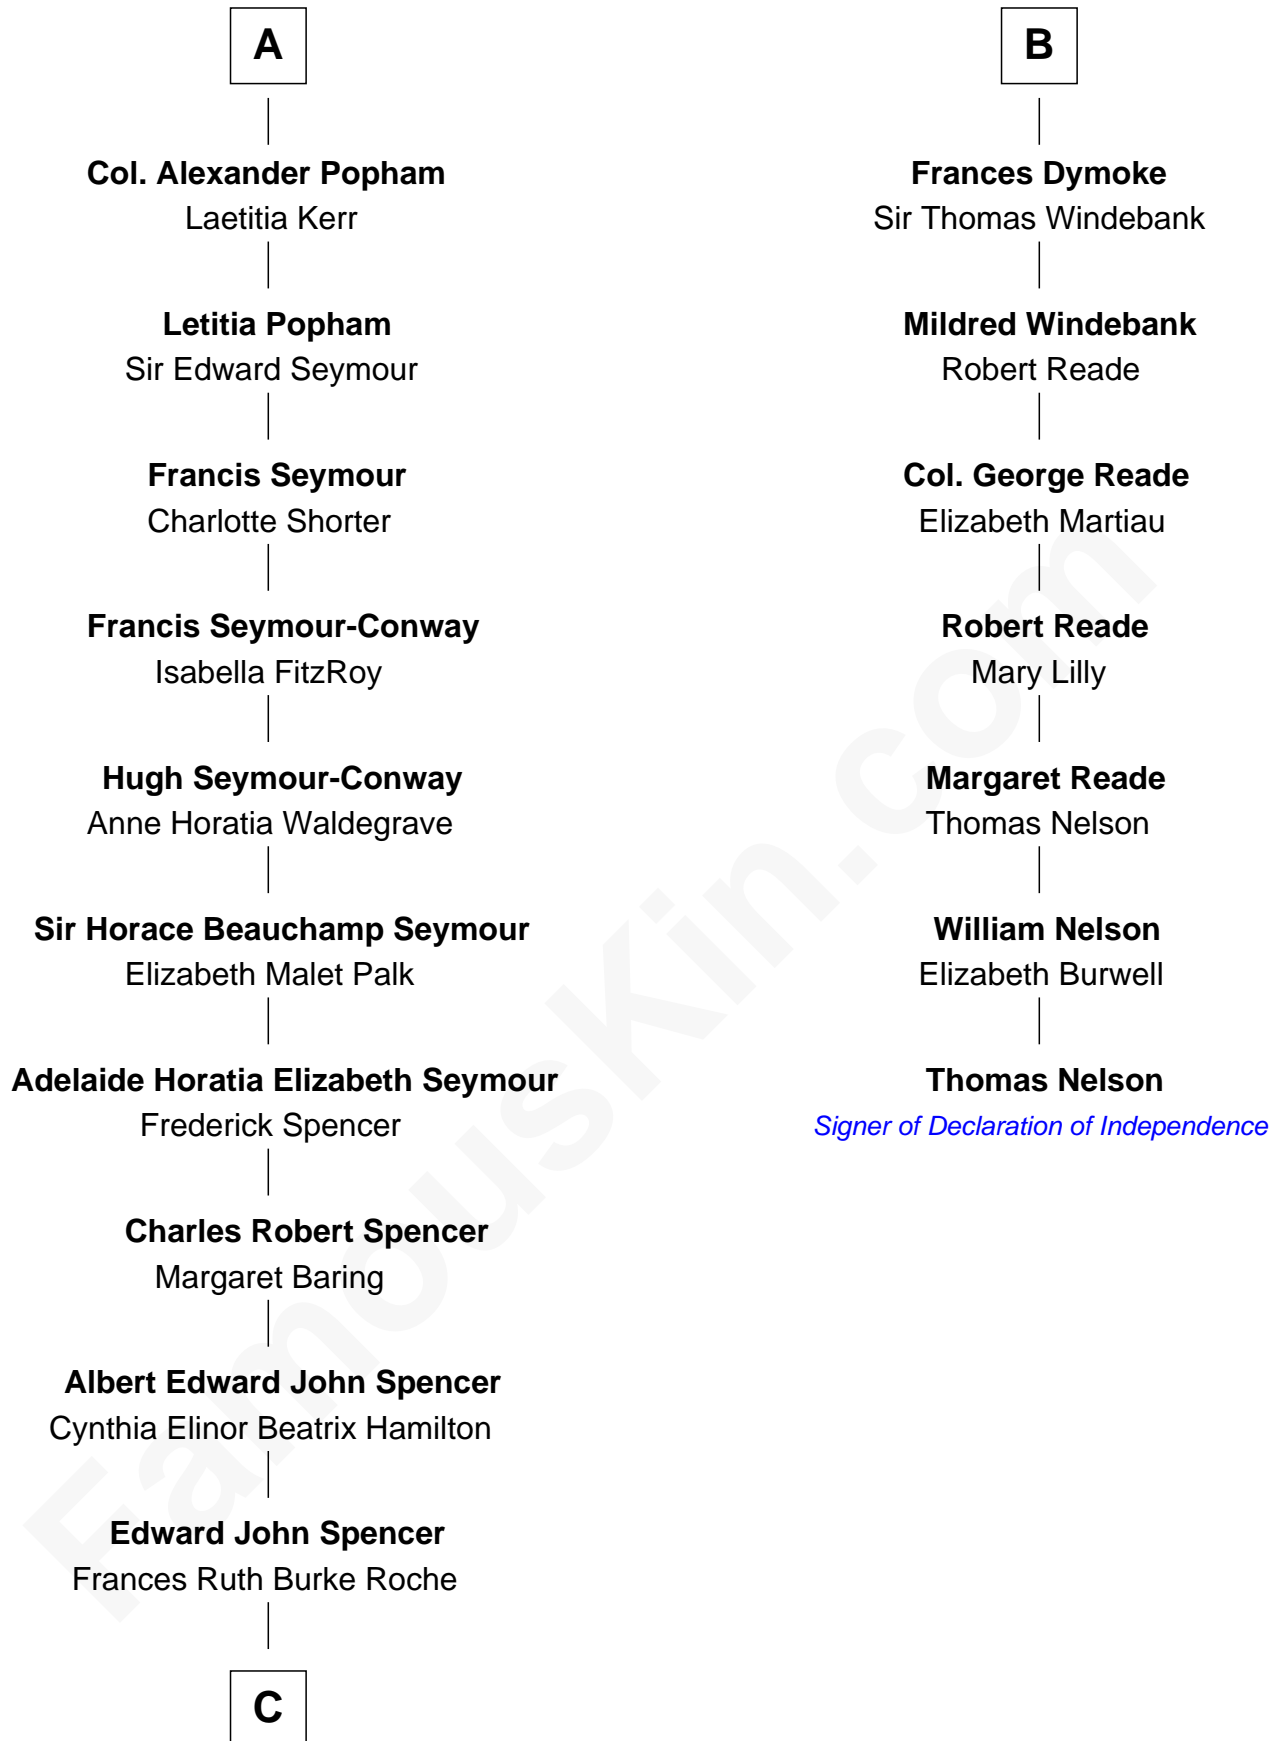

# FamousKin.com Relationship Chart of

**Prince Harry**  
*Duke of Sussex*

13th cousin 5 times removed of

**Thomas Nelson**

*Signer of the Declaration of Independence*

**Sir John de Clyvedon**

Emma - - - - -

Thomas de Berkeley

**Sir John Berkeley**

Elizabeth Betteshorne

**Eleanor Berkeley**

Sir Richard Poynings

**Eleanor Poynings**

Sir Henry Percy

**Margaret Percy**

Sir William Gascoigne

**Elizabeth Gascoigne**

Sir George Talboys

**Anne Talboys**

Sir Edward Dymoke

**B**

**C**

**Princess Diana Frances Spencer**  
Charles III, King of the United Kingdom