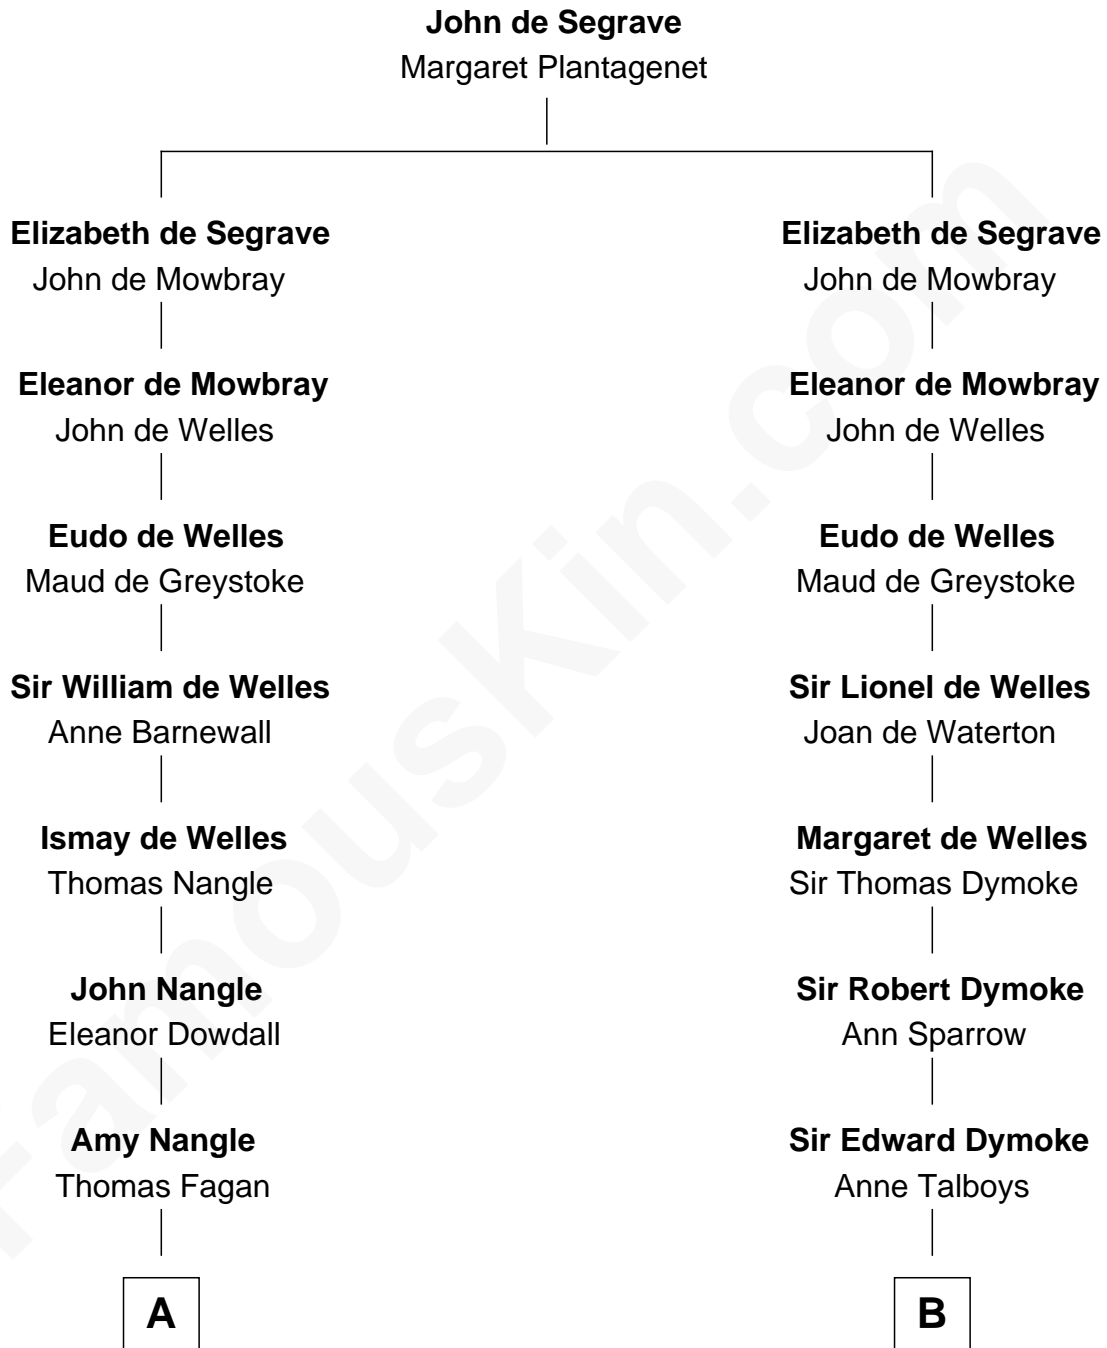

FamousKin.com Relationship Chart of

Prince Harry
Duke of Sussex

13th cousin 7 times removed of

Thomas Nelson

Signer of the Declaration of Independence

A

Richard Fagan
Cecily Holmes

John Fagan
Alice Segrave

John Fagan
Beale Knowles

Christopher Fagan
Mary Nagle

Patrick Fagan
Christiana FitzMaurice

Christopher Alexander Fagan
Hyacinthe Gabrielle Varis

Hyacinthe Gabrielle Fagan
Sir Richard Colley Wellesley

Anne Wellesley
Charles Augustus Cavendish-Bentinck