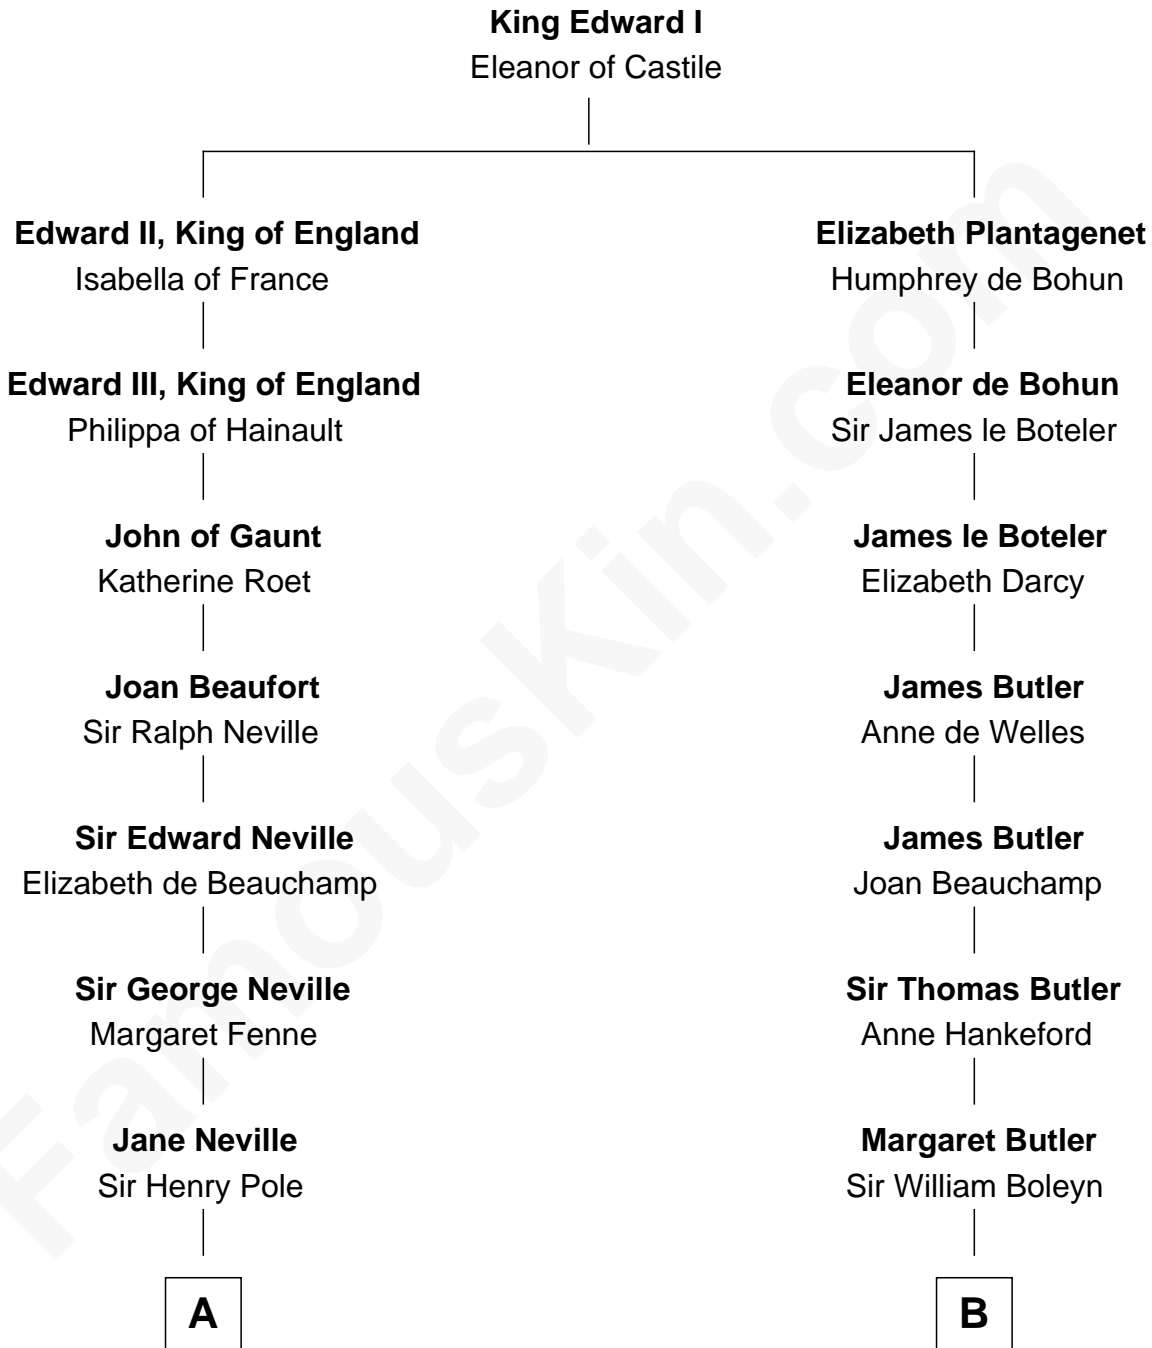

# FamousKin.com Relationship Chart of

**Prince Harry**  
*Duke of Sussex*

16th cousin 5 times removed of

**William Floyd**

*Signer of the Declaration of Independence*

**C**

—  
**Charles Robert Spencer**

Margaret Baring

—  
**Albert Edward John Spencer**

Cynthia Elinor Beatrix Hamilton

—  
**Edward John Spencer**

Frances Ruth Burke Roche

—  
**Princess Diana Frances Spencer**

Charles III, King of the United Kingdom

—  
**Prince Harry**

*Duke of Sussex*

FamousKin.com