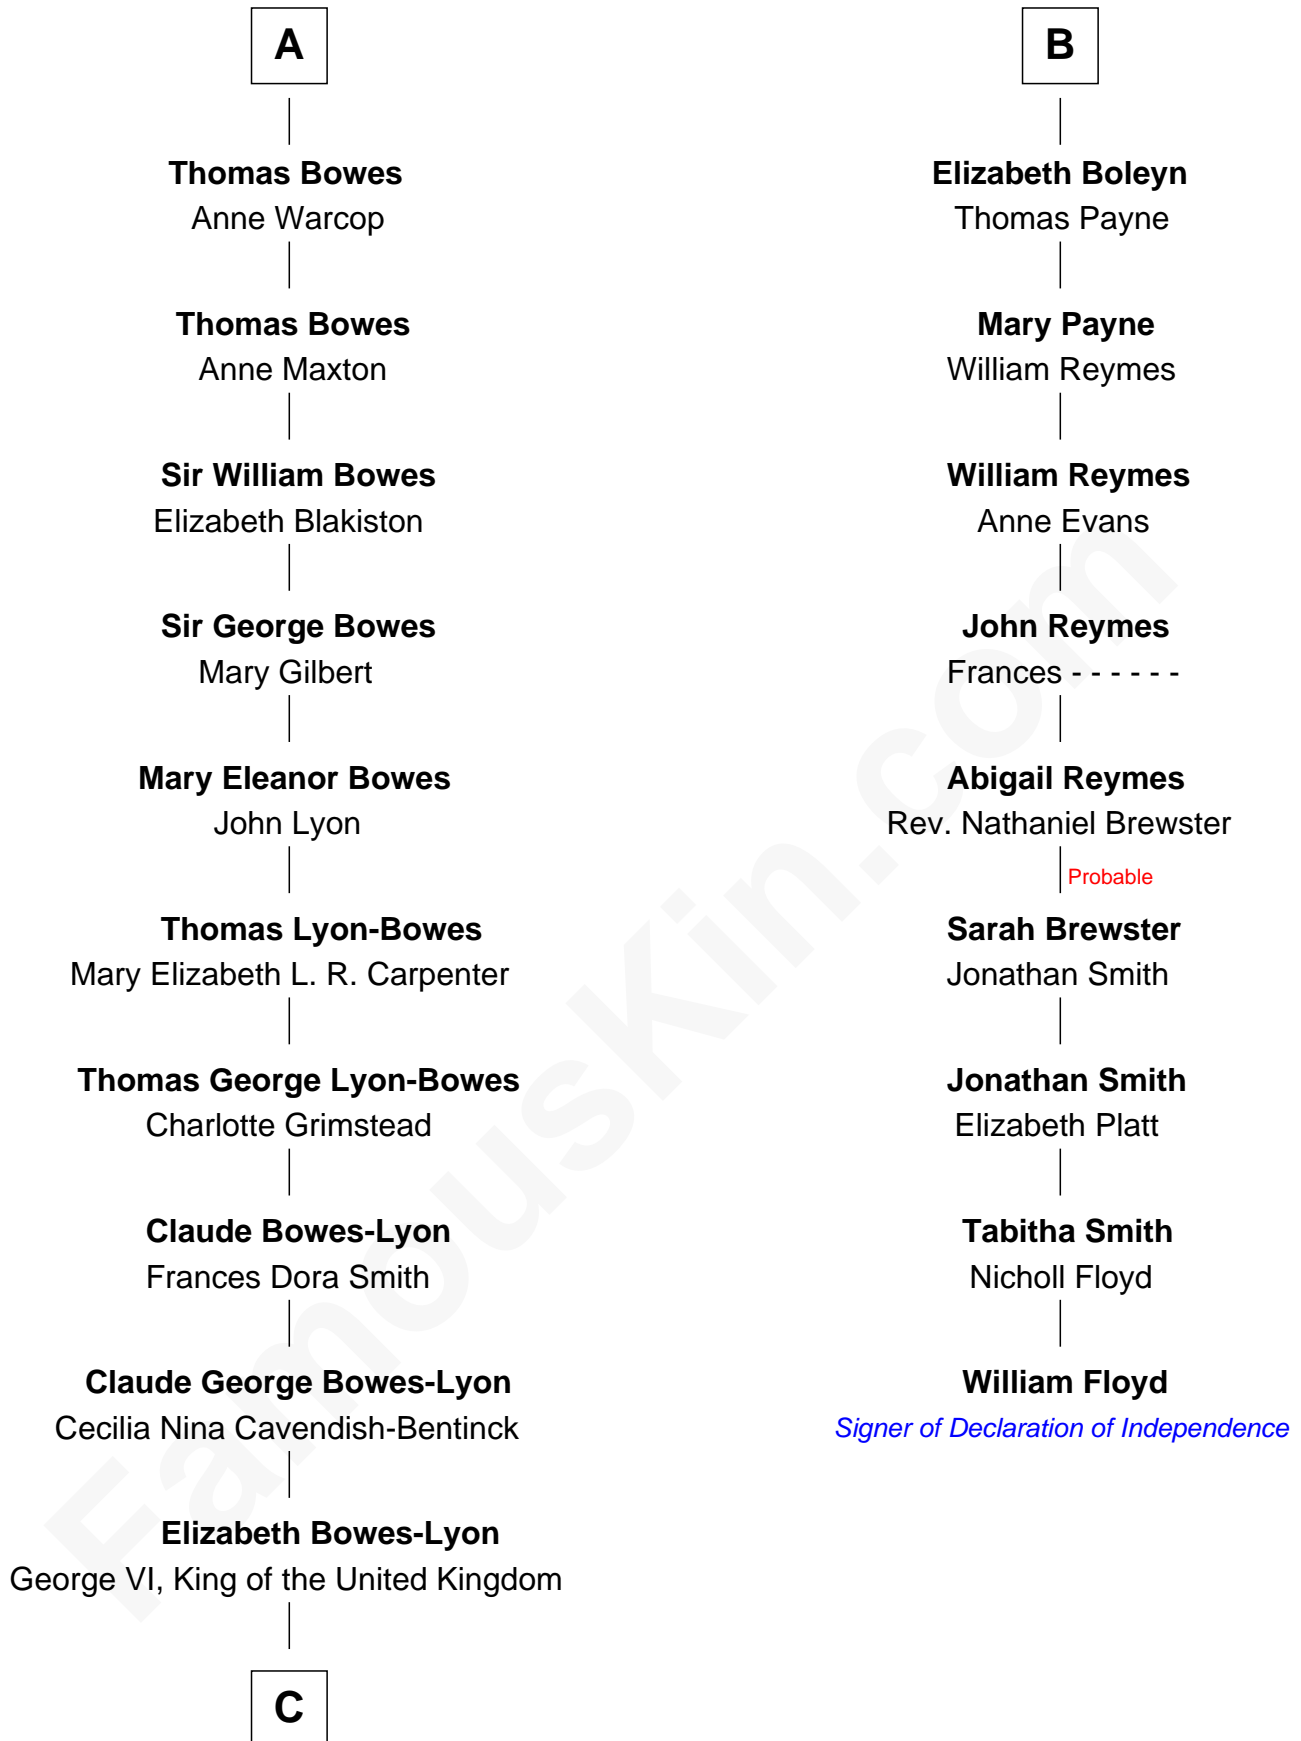

FamousKin.com Relationship Chart of

Prince Harry
Duke of Sussex

15th cousin 4 times removed of

William Floyd

Signer of the Declaration of Independence

Sir Henry FitzHugh

Joan FitzHenry
Sir William de Greystoke

Sir Ralph de Greystoke
Katherine de Clifford

Joan de Greystoke
Sir William Bowes

Sir William Bowes
Maud FitzHugh

Sir Ralph Bowes
Margery Conyers

Richard Bowes
Elizabeth Aske

Sir George Bowes
Jane Talbot

A

Joan FitzHenry
Sir William de Greystoke

Sir Ralph de Greystoke
Katherine de Clifford

Maud de Greystoke
Eudo de Welles

Sir Lionel de Welles
Joan de Waterton

Katherine de Welles
Robert Tempest

John Tempest

Anne Tempest
Sir Edward Boleyn

B

C