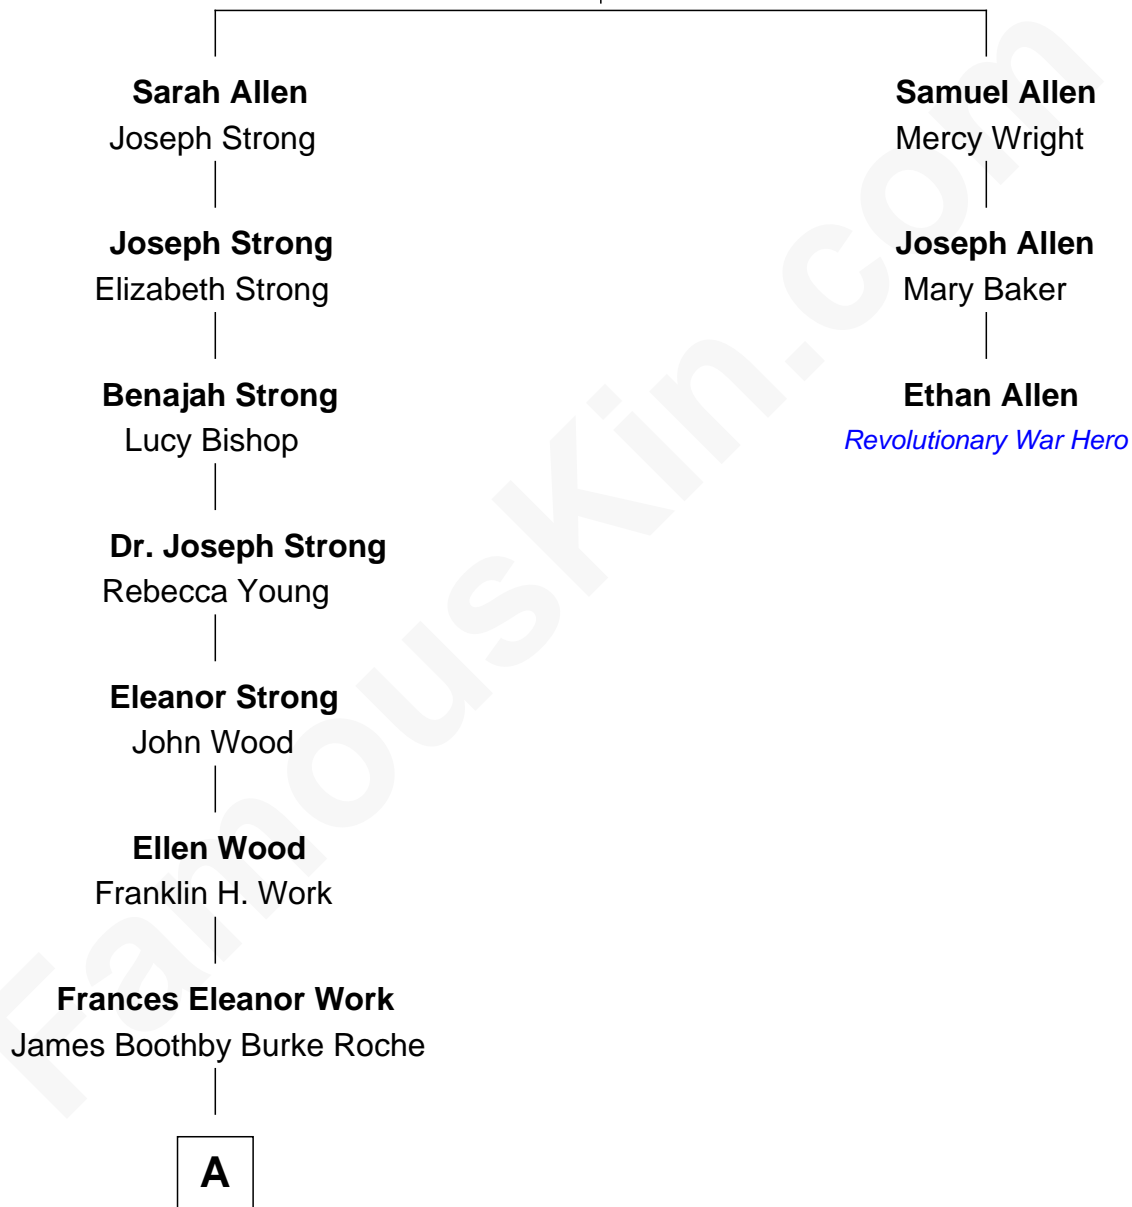

# FamousKin.com Relationship Chart of

**Prince Harry**  
*Duke of Sussex*

2nd cousin 8 times removed of

**Ethan Allen**  
*Revolutionary War Hero*

**Nehemiah Allen**  
Sarah Woodford

**A**

—  
**Edmund Maurice Burke Roche**

Ruth Sylvia Gill

—  
**Frances Ruth Burke Roche**

Edward John Spencer

—  
**Princess Diana Frances Spencer**

Charles III, King of the United Kingdom

—  
**Prince Harry**

*Duke of Sussex*

FamousKin.com