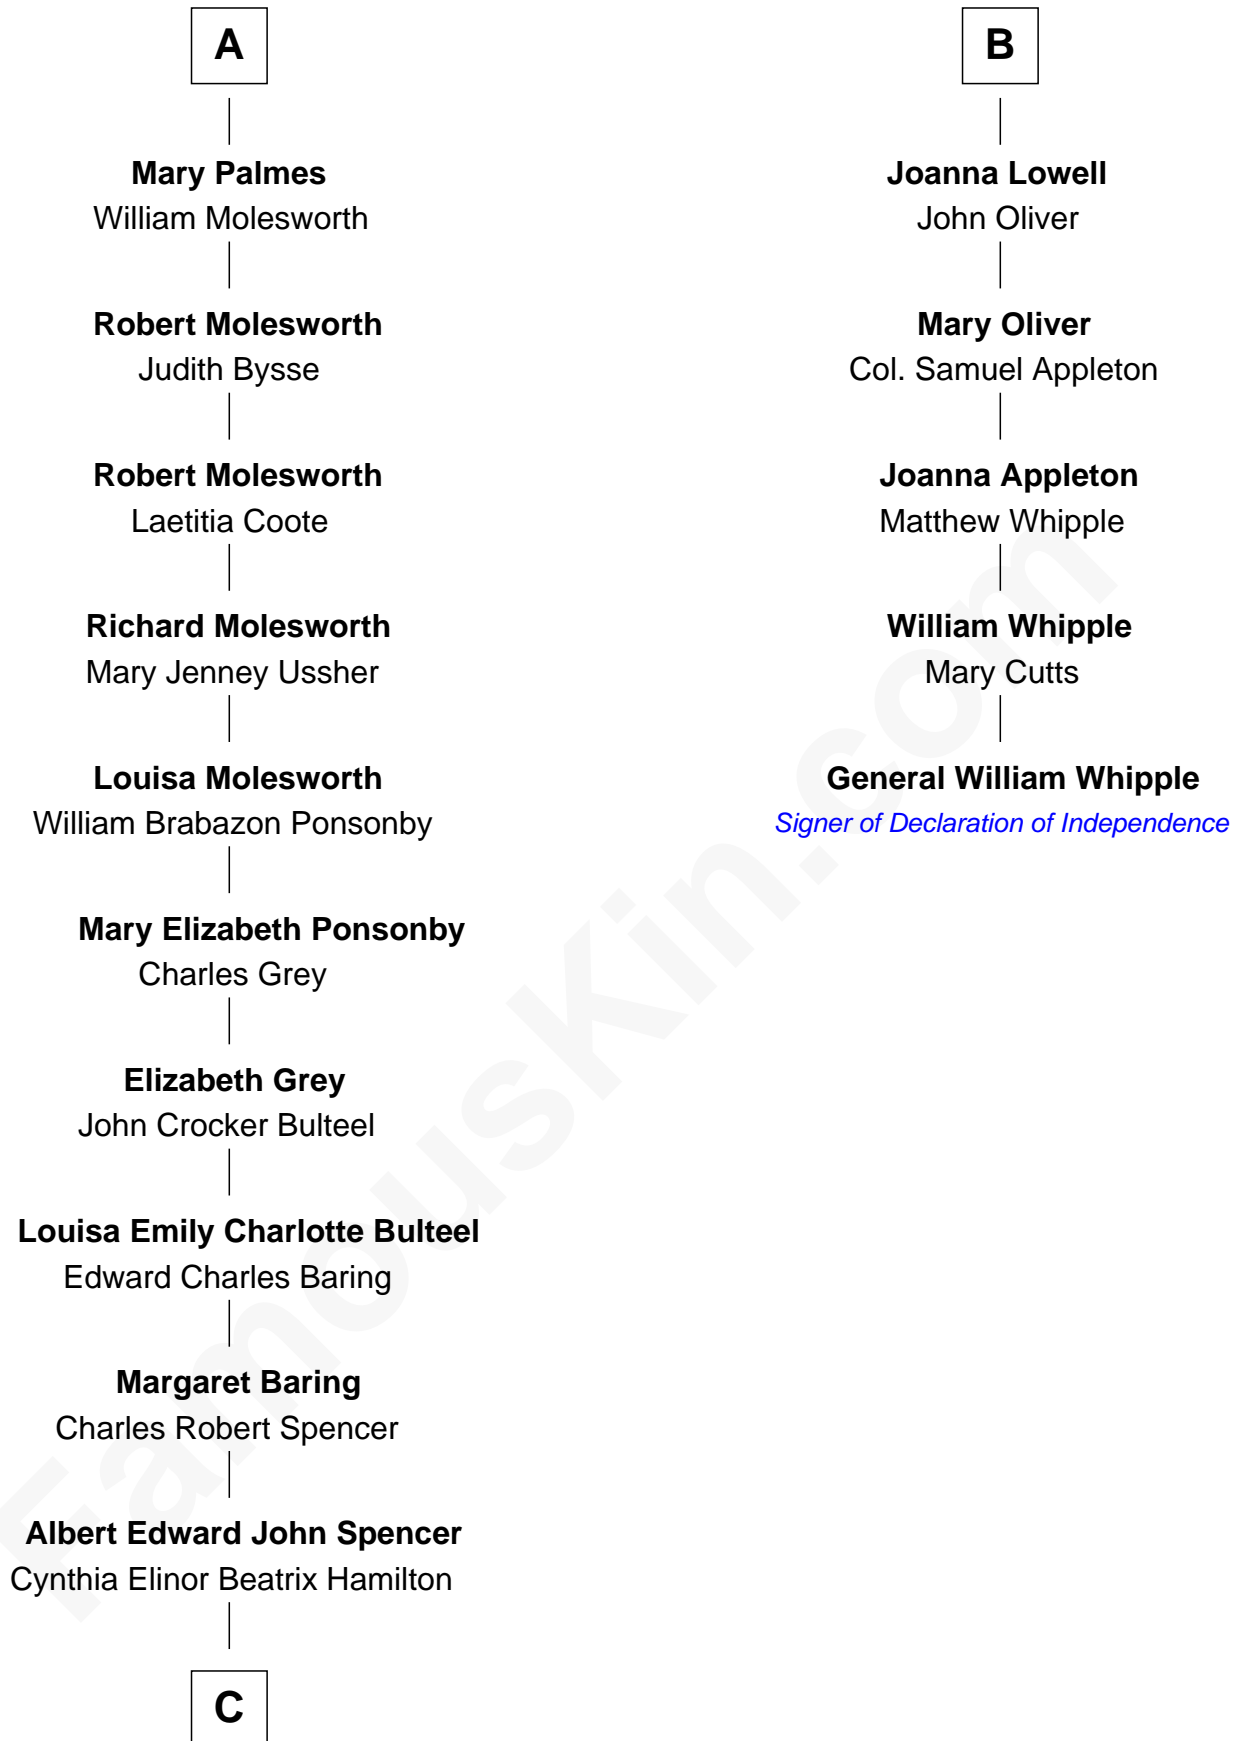

FamousKin.com Relationship Chart of

Prince Harry
Duke of Sussex

11th cousin 8 times removed of

General William Whipple
Signer of the Declaration of Independence

Sir Hugh Luttrell
Catherine de Beaumont

C

Edward John Spencer
Frances Ruth Burke Roche

Princess Diana Frances Spencer
Charles III, King of the United Kingdom

Prince Harry
Duke of Sussex

FamousKin.com