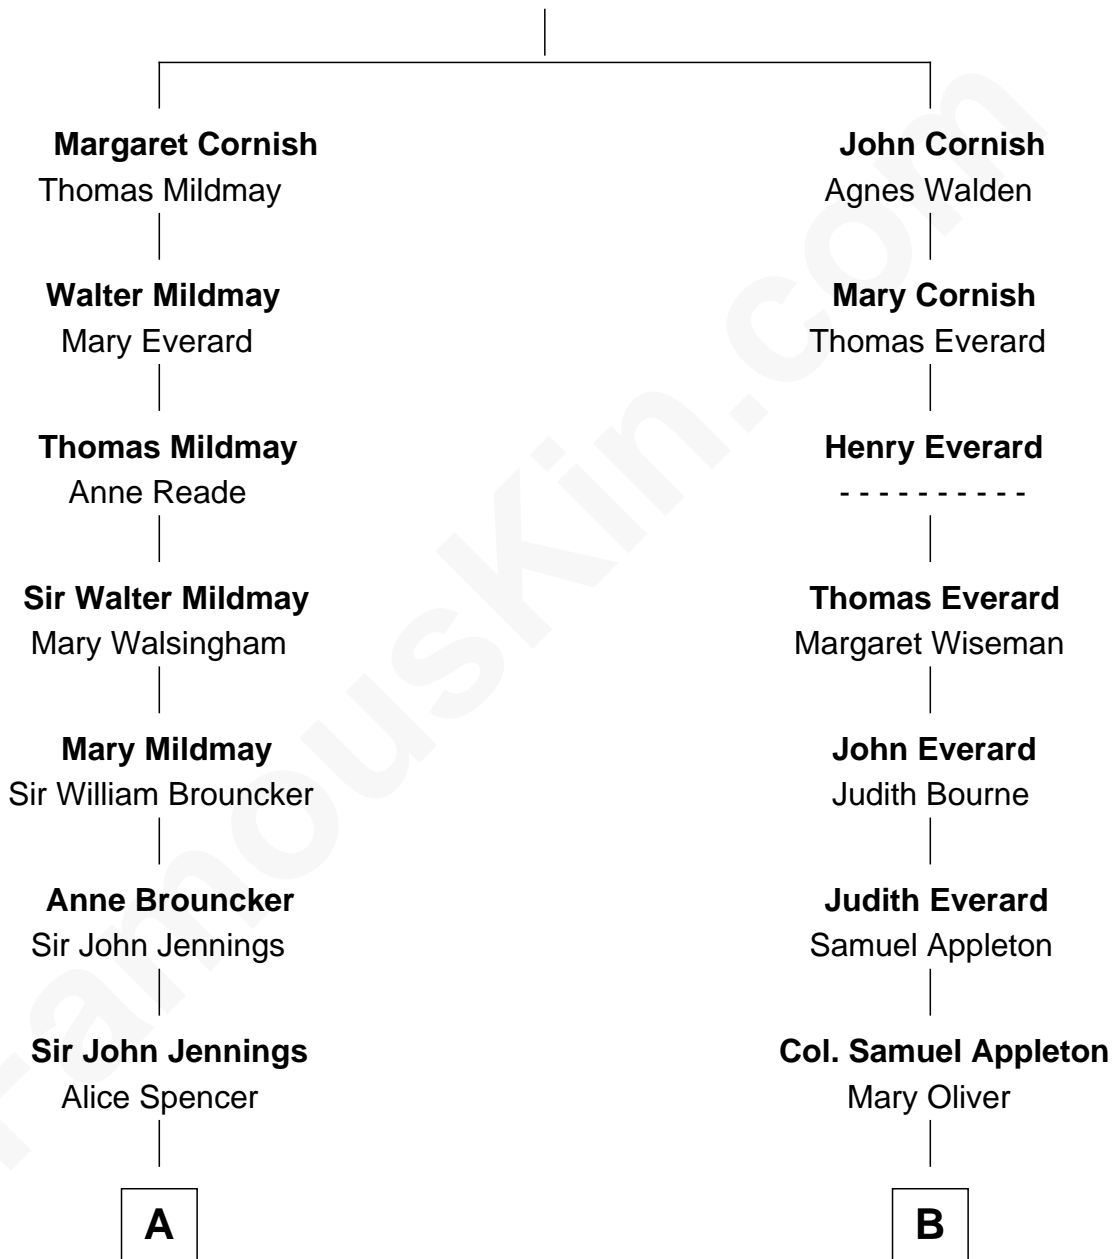

FamousKin.com Relationship Chart of

Prince Harry

Duke of Sussex

9th cousin 9 times removed of

General William Whipple

Signer of the Declaration of Independence

John Cornish

A

Richard Jennings
Frances Thornhurst

Sarah Jennings
John Churchill

Anne Churchill
Sir Charles Spencer

John Spencer
Georgiana Carolina Carteret

John Spencer
Margaret Georgiana Poyntz

George John Spencer
Lavina Bingham