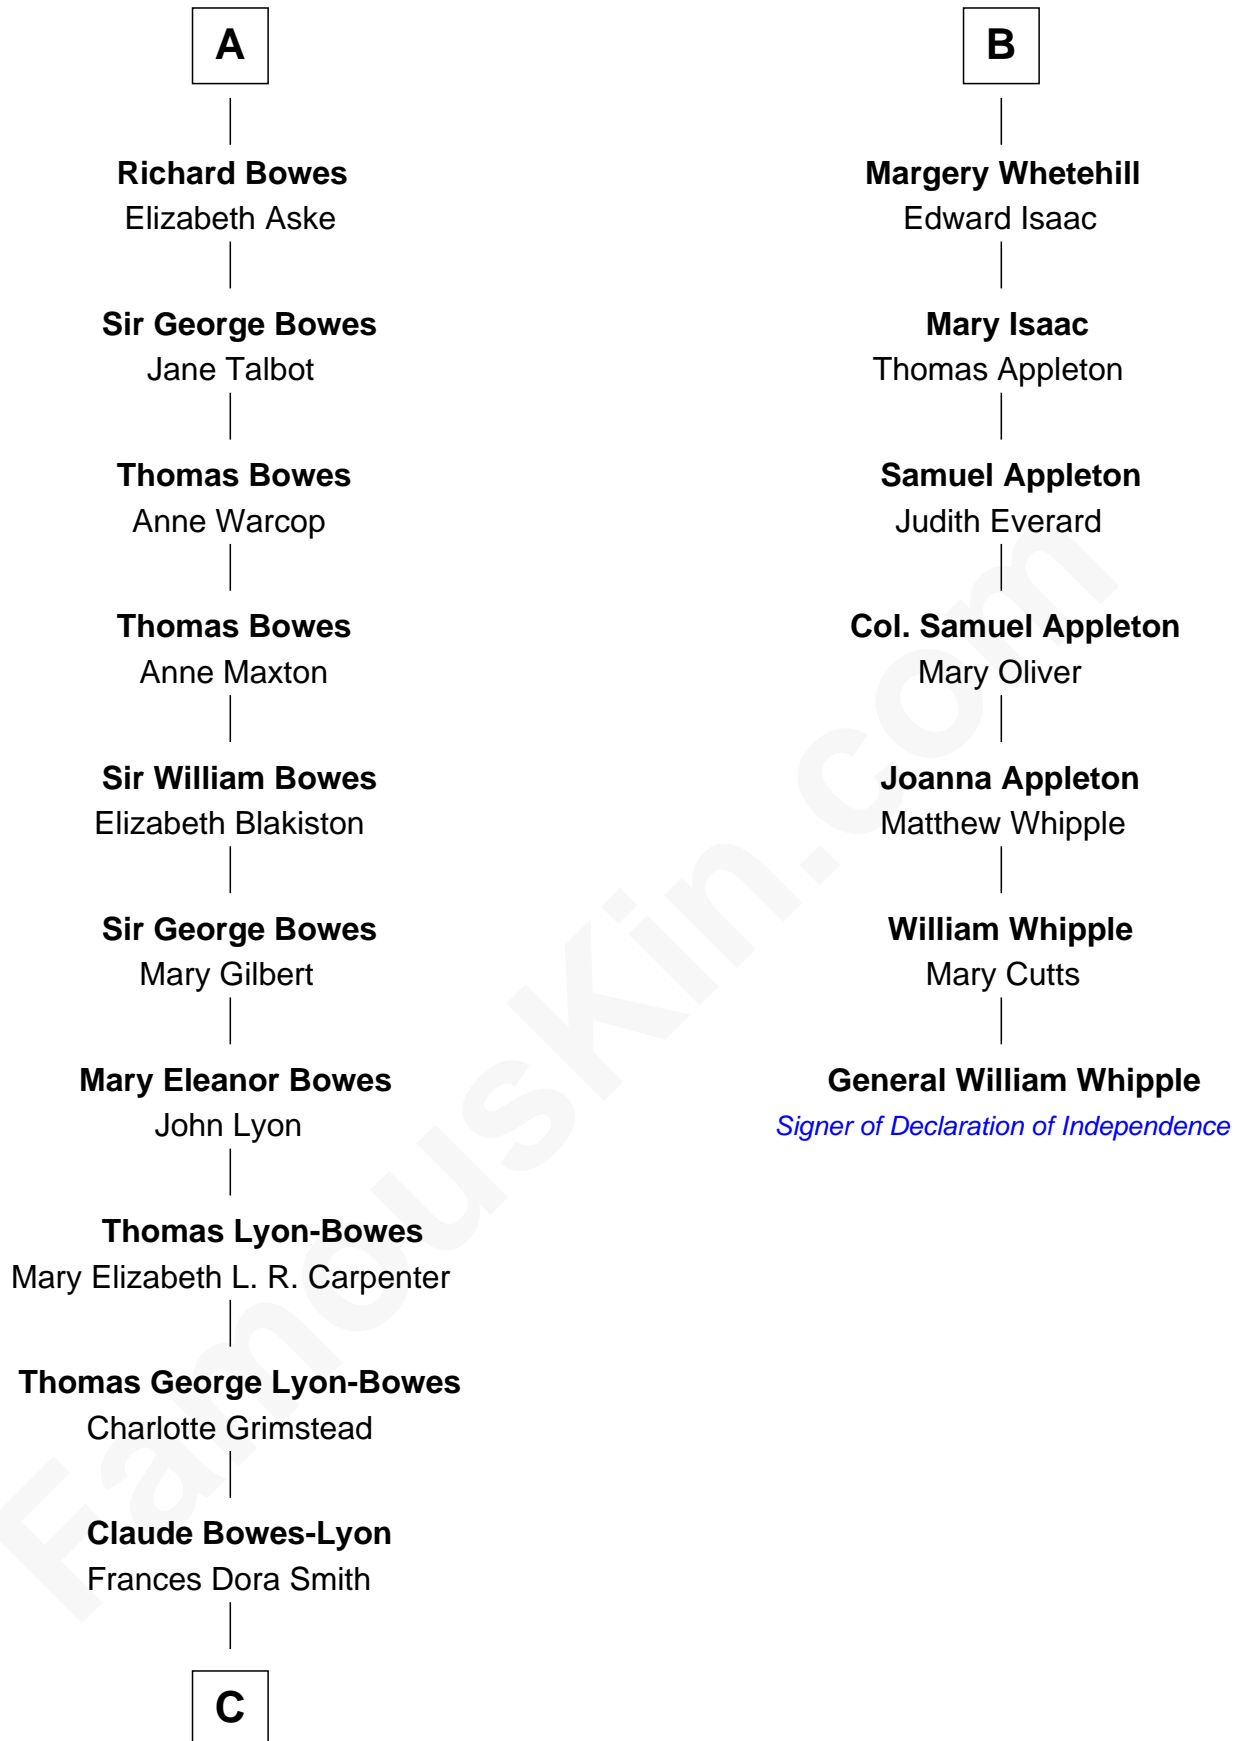

FamousKin.com Relationship Chart of

Prince Harry
Duke of Sussex

13th cousin 8 times removed of

General William Whipple
Signer of the Declaration of Independence

C

—
Claude George Bowes-Lyon
Cecilia Nina Cavendish-Bentinck

—
Elizabeth Bowes-Lyon
George VI, King of the United Kingdom

—
Elizabeth II, Queen of the United Kingdom
Prince Philip of Edinburgh

—
Charles III, King of the United Kingdom
Princess Diana Frances Spencer