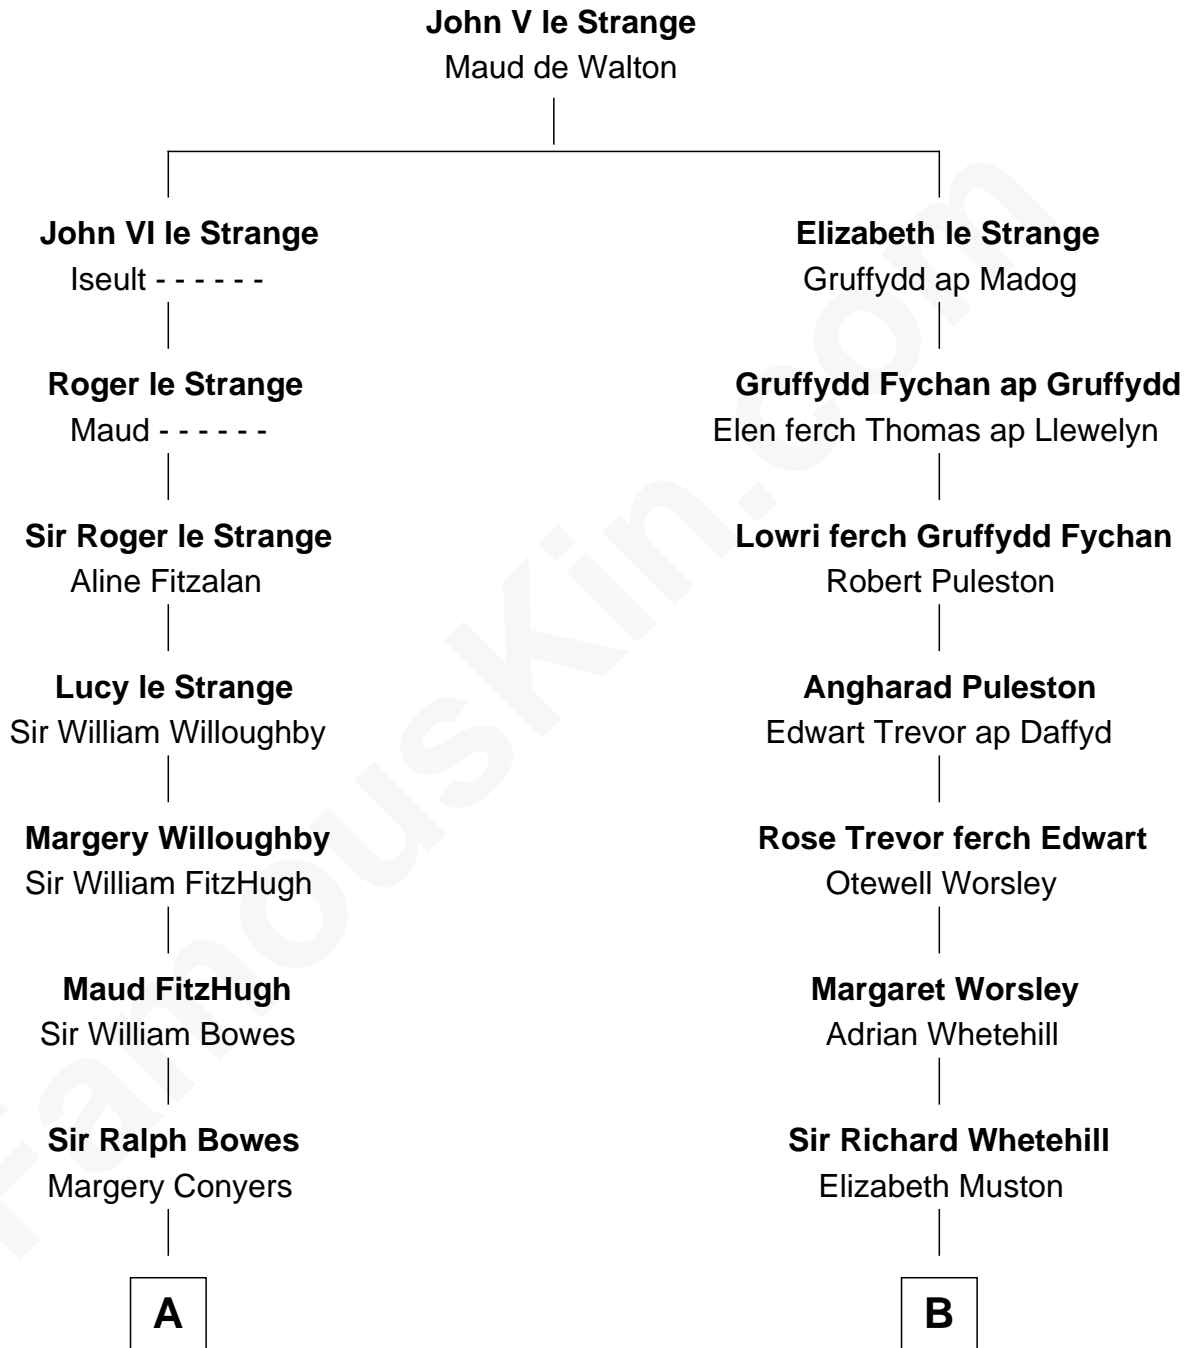

FamousKin.com Relationship Chart of

Prince Harry
Duke of Sussex

13th cousin 8 times removed of

General William Whipple
Signer of the Declaration of Independence

C

—
Claude George Bowes-Lyon
Cecilia Nina Cavendish-Bentinck

—
Elizabeth Bowes-Lyon
George VI, King of the United Kingdom

—
Elizabeth II, Queen of the United Kingdom
Prince Philip of Edinburgh

—
Charles III, King of the United Kingdom
Princess Diana Frances Spencer