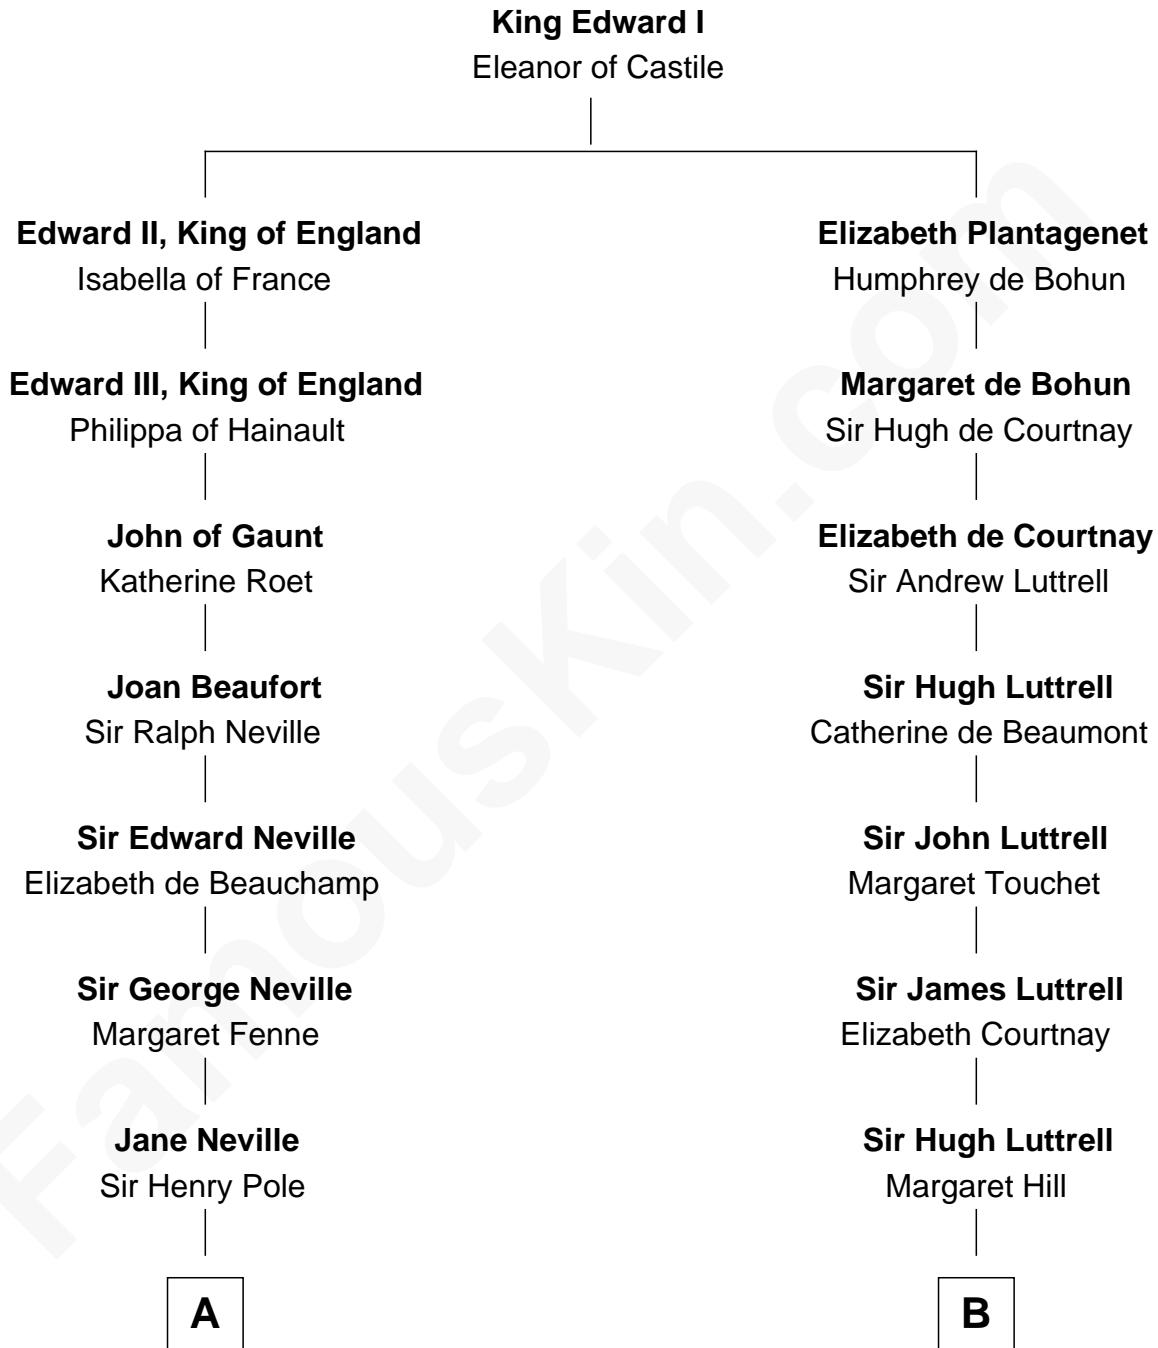

FamousKin.com Relationship Chart of

Prince Harry

Duke of Sussex

15th cousin 6 times removed of

General William Whipple

Signer of the Declaration of Independence

C

—
Charles Robert Spencer

Margaret Baring

—
Albert Edward John Spencer

Cynthia Elinor Beatrix Hamilton

—
Edward John Spencer

Frances Ruth Burke Roche

—
Princess Diana Frances Spencer

Charles III, King of the United Kingdom

—
Prince Harry