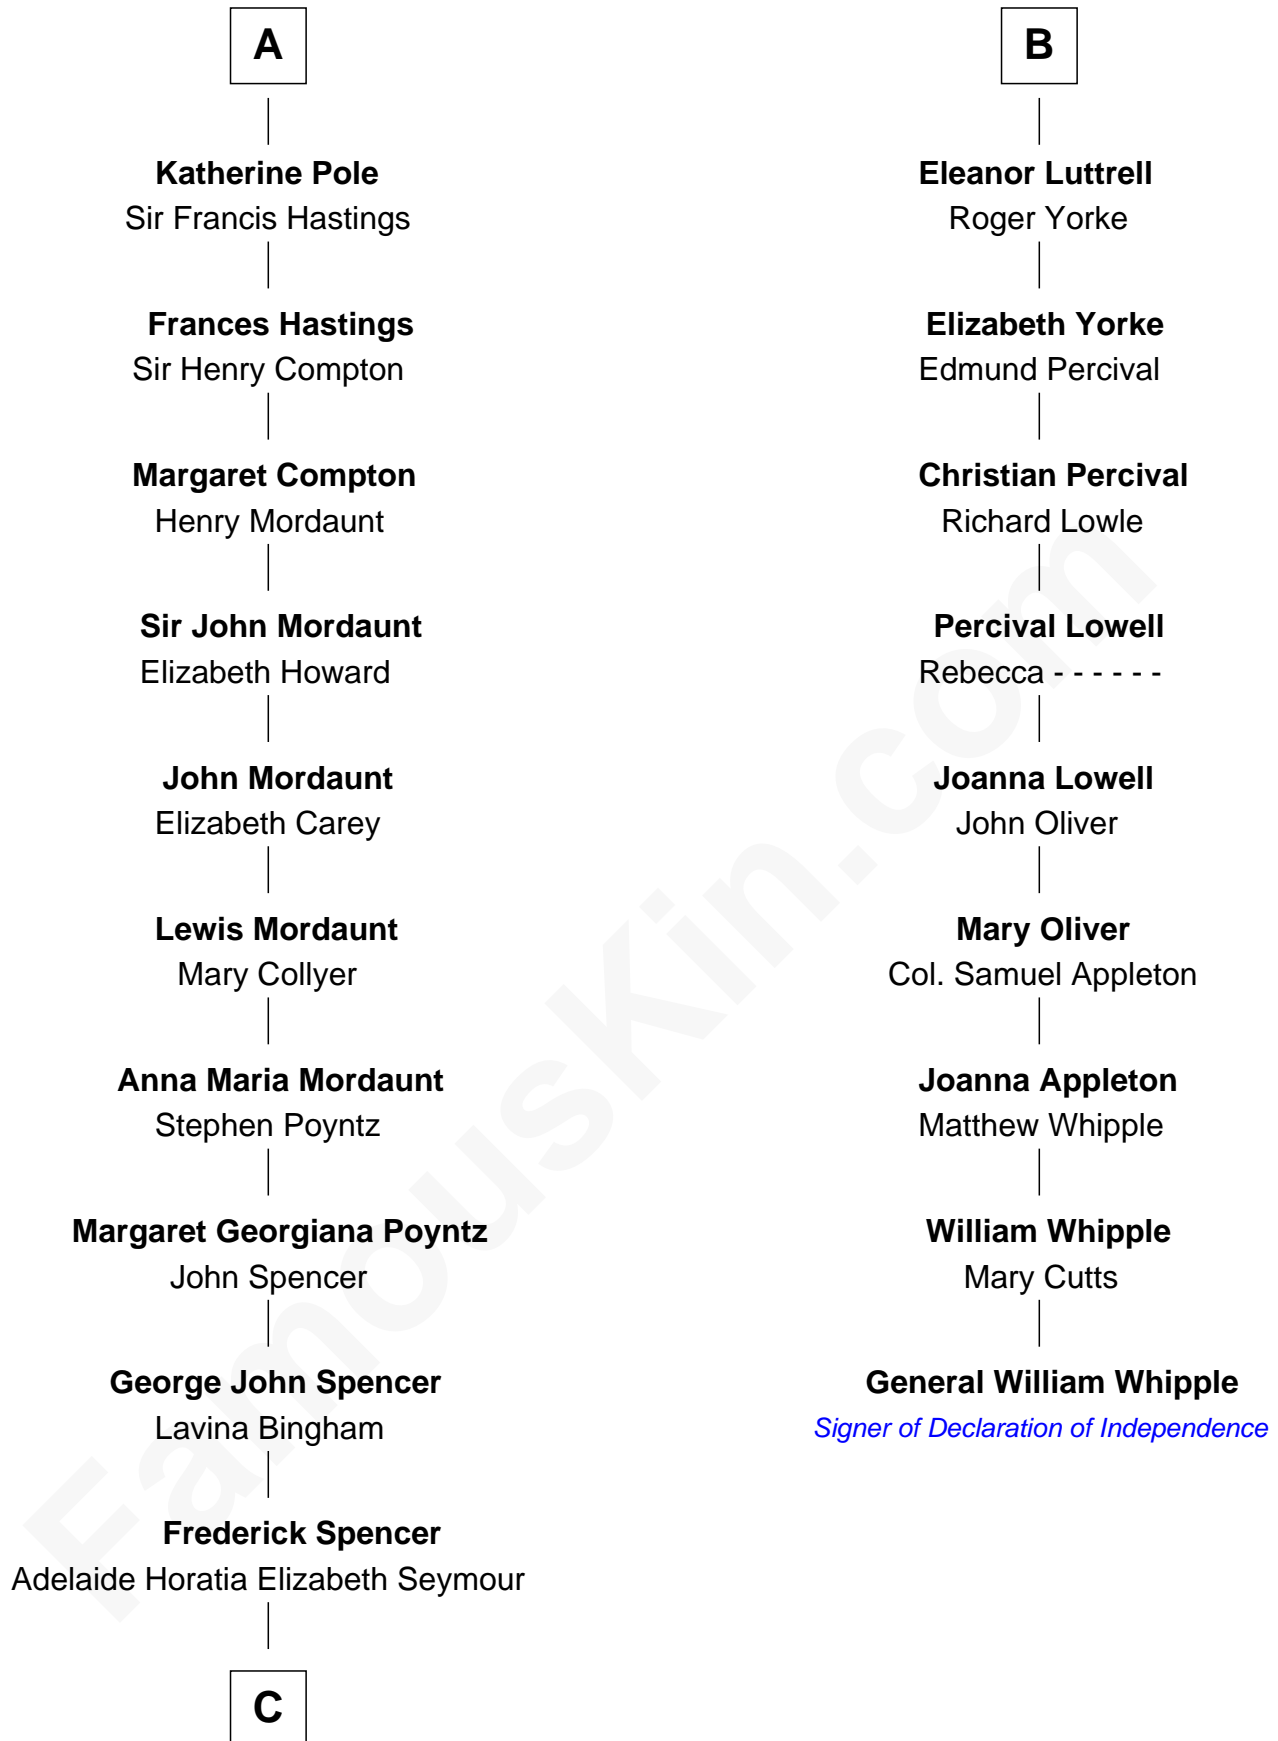

FamousKin.com Relationship Chart of

Prince Harry

Duke of Sussex

15th cousin 6 times removed of

General William Whipple

Signer of the Declaration of Independence

C

—
Charles Robert Spencer

Margaret Baring

—
Albert Edward John Spencer

Cynthia Elinor Beatrix Hamilton

—
Edward John Spencer

Frances Ruth Burke Roche

—
Princess Diana Frances Spencer

Charles III, King of the United Kingdom

—
Prince Harry