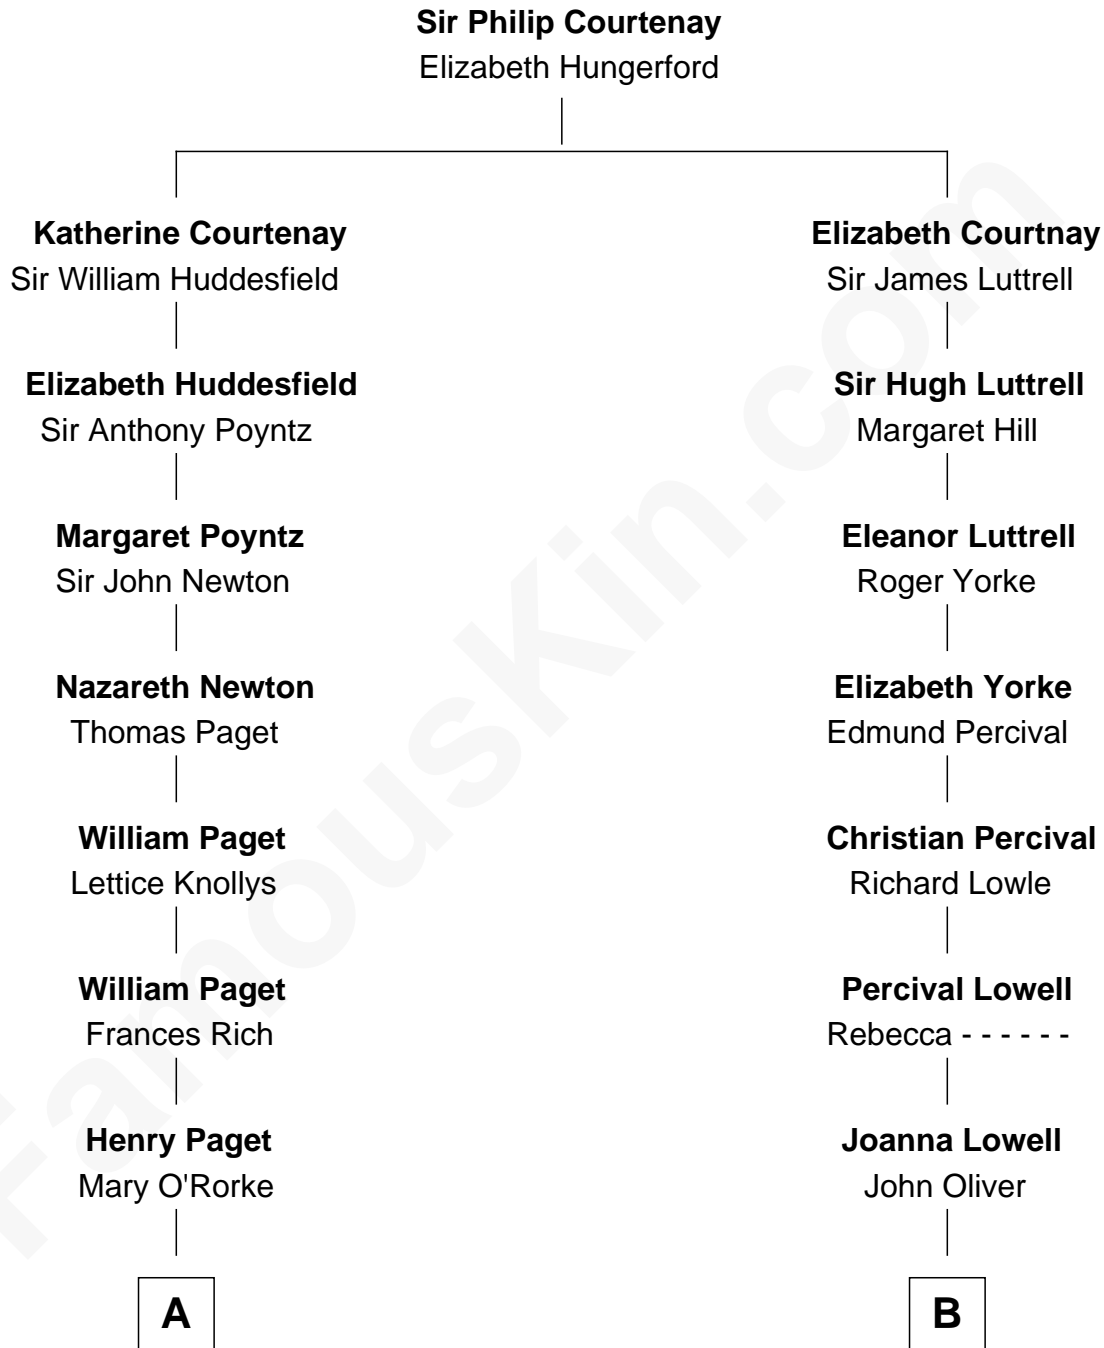

FamousKin.com
Relationship Chart of
Prince Harry
Duke of Sussex

10th cousin 7 times removed of
General William Whipple
Signer of the Declaration of Independence

A

Brig. Gen. Thomas Paget

Mary Whitcombe

Caroline Paget