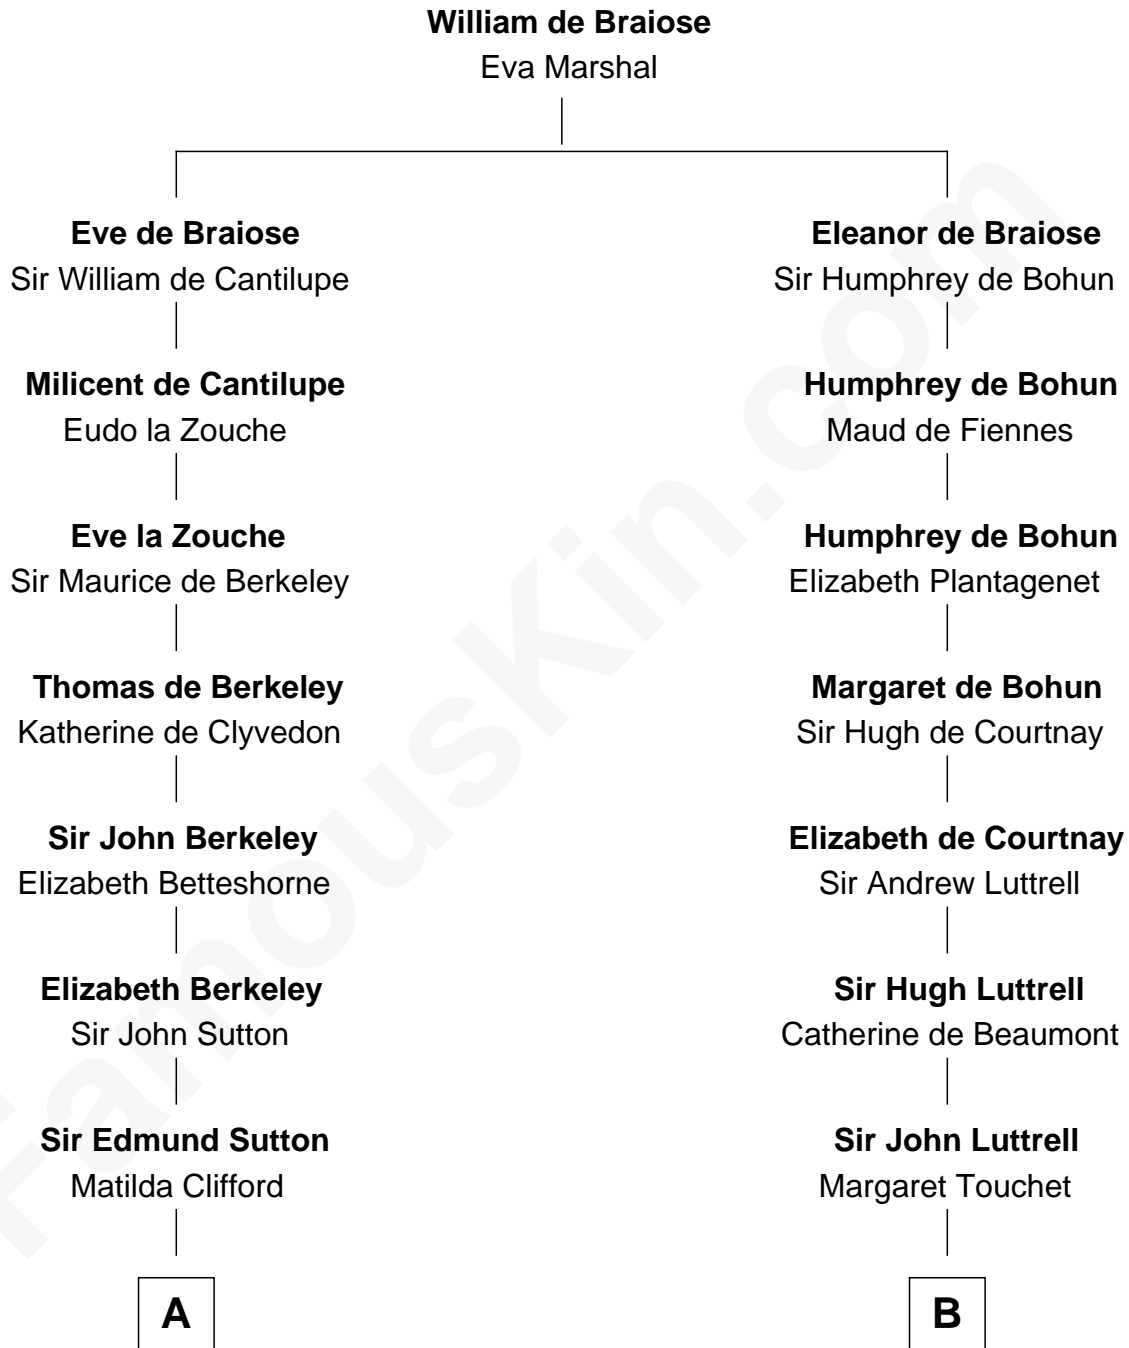

FamousKin.com Relationship Chart of

Prince Harry
Duke of Sussex

17th cousin 4 times removed of

General William Whipple
Signer of the Declaration of Independence

C

—
Charles Robert Spencer

Margaret Baring

—
Albert Edward John Spencer

Cynthia Elinor Beatrix Hamilton

—
Edward John Spencer

Frances Ruth Burke Roche

—
Princess Diana Frances Spencer

Charles III, King of the United Kingdom

—
Prince Harry

Duke of Sussex