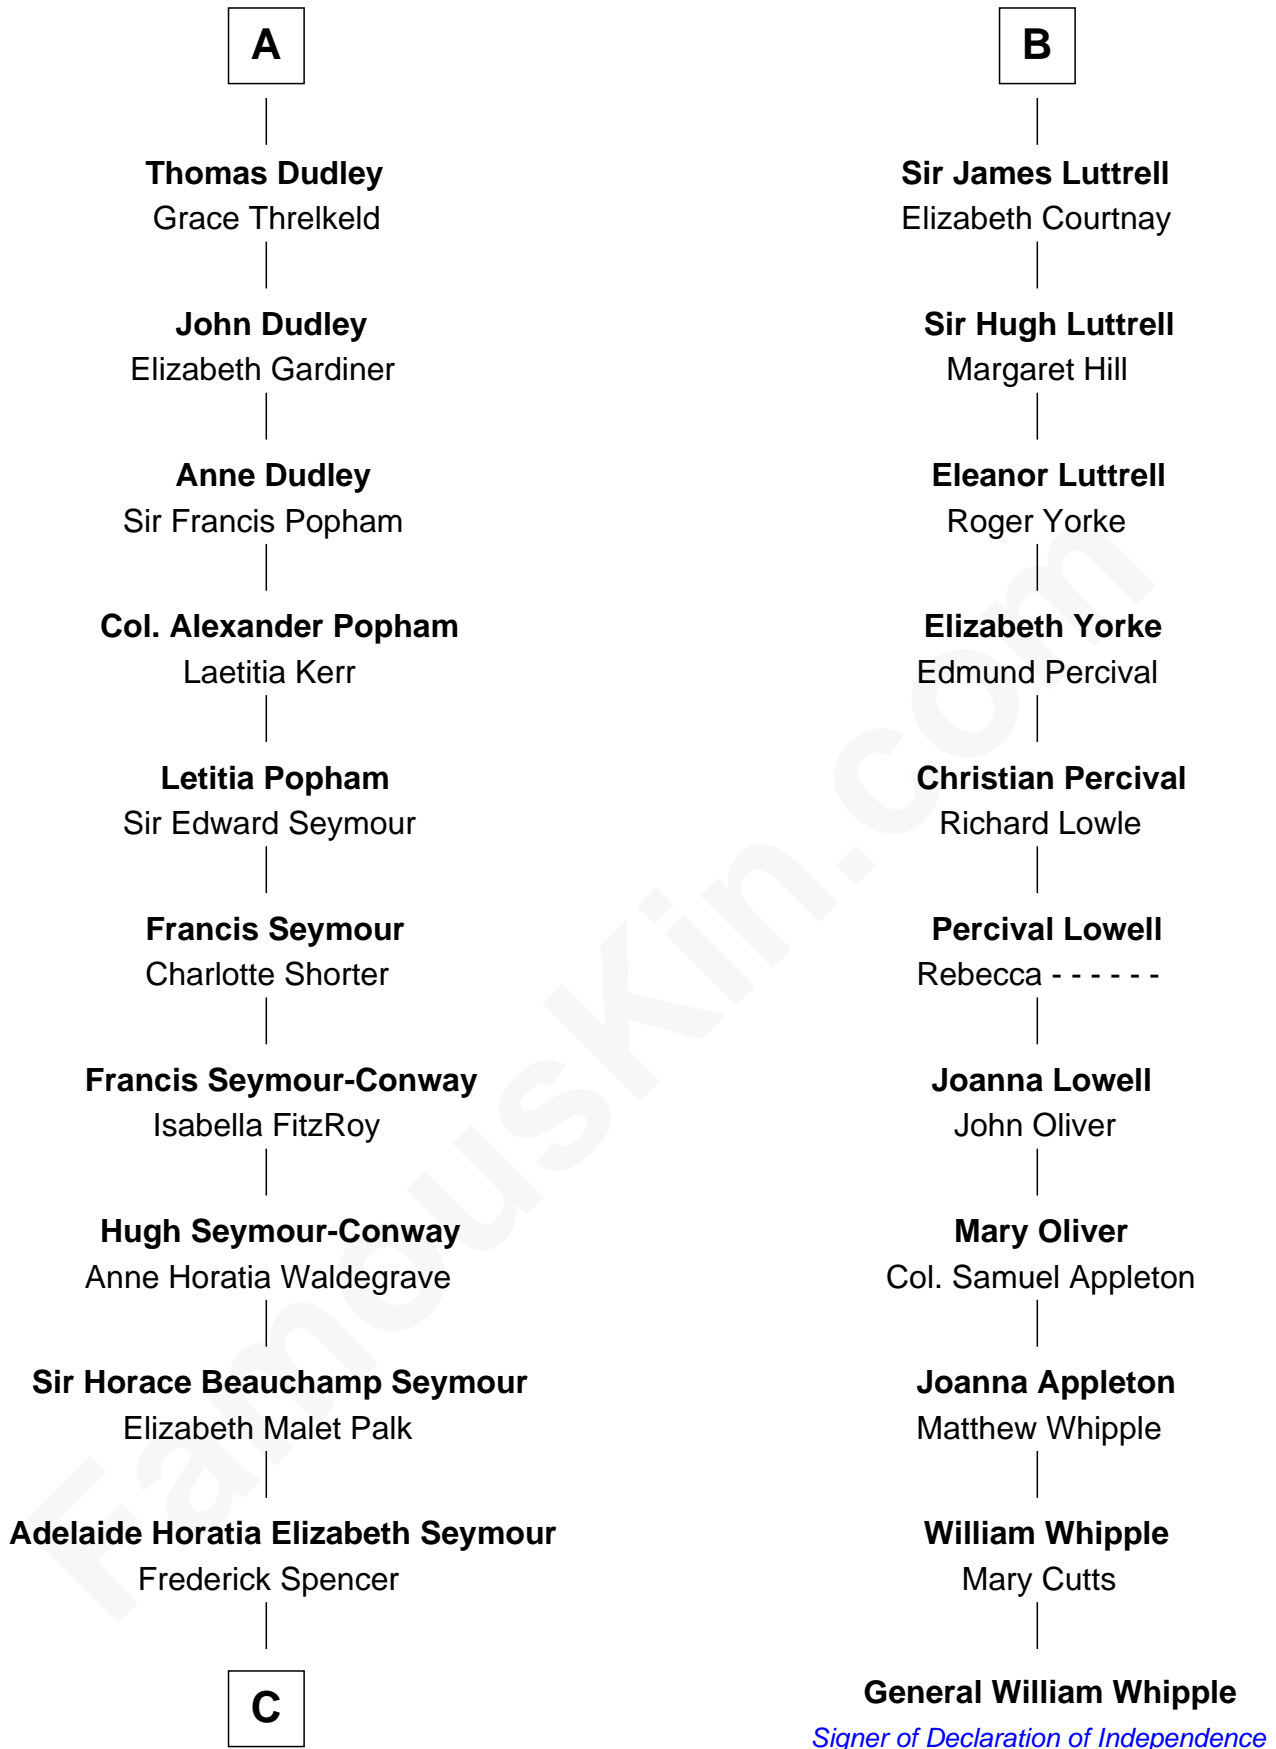

FamousKin.com Relationship Chart of

Prince Harry
Duke of Sussex

17th cousin 4 times removed of

General William Whipple
Signer of the Declaration of Independence

C

—
Charles Robert Spencer

Margaret Baring

—
Albert Edward John Spencer