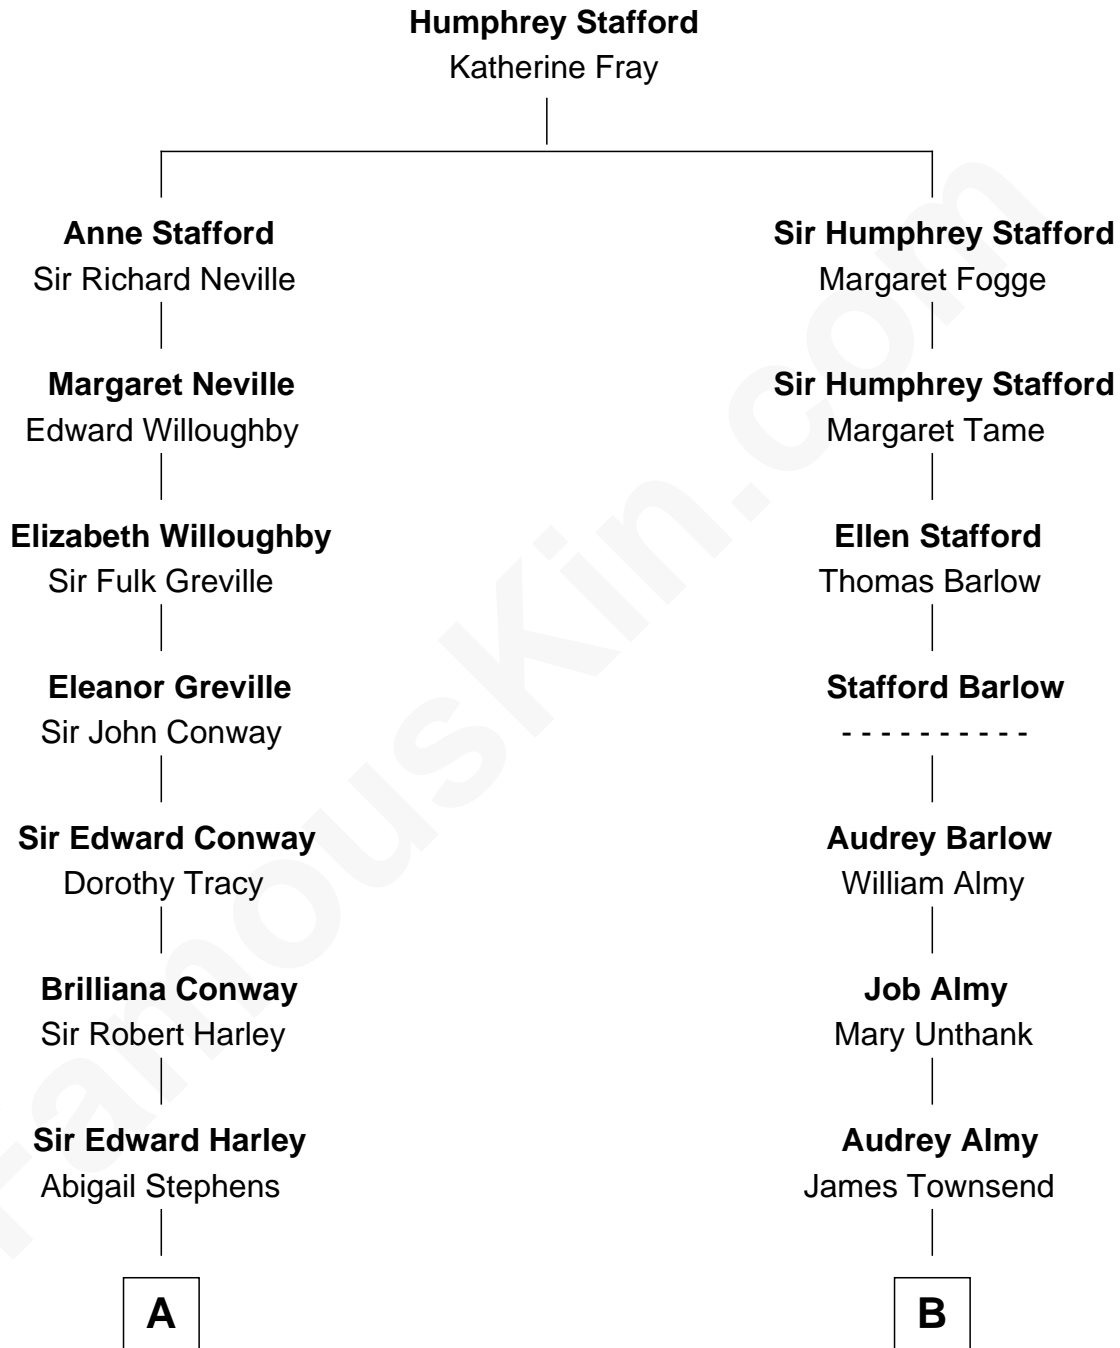

# FamousKin.com Relationship Chart of

**Prince Harry**  
*Duke of Sussex*

9th cousin 8 times removed of

**Robert Townsend**

*Member of the Culper Spy Ring during the American Revolution*

**A**

**Robert Harley**  
Elizabeth Foley

**Edward Harley**  
Henrietta Cavendish Holles

**Margaret Cavendish Harley**  
Sir William Bentinck

**William Henry Bentinck**  
Dorothy Cavendish

**Charles Augustus Cavendish-Bentinck**  
Anne Wellesley