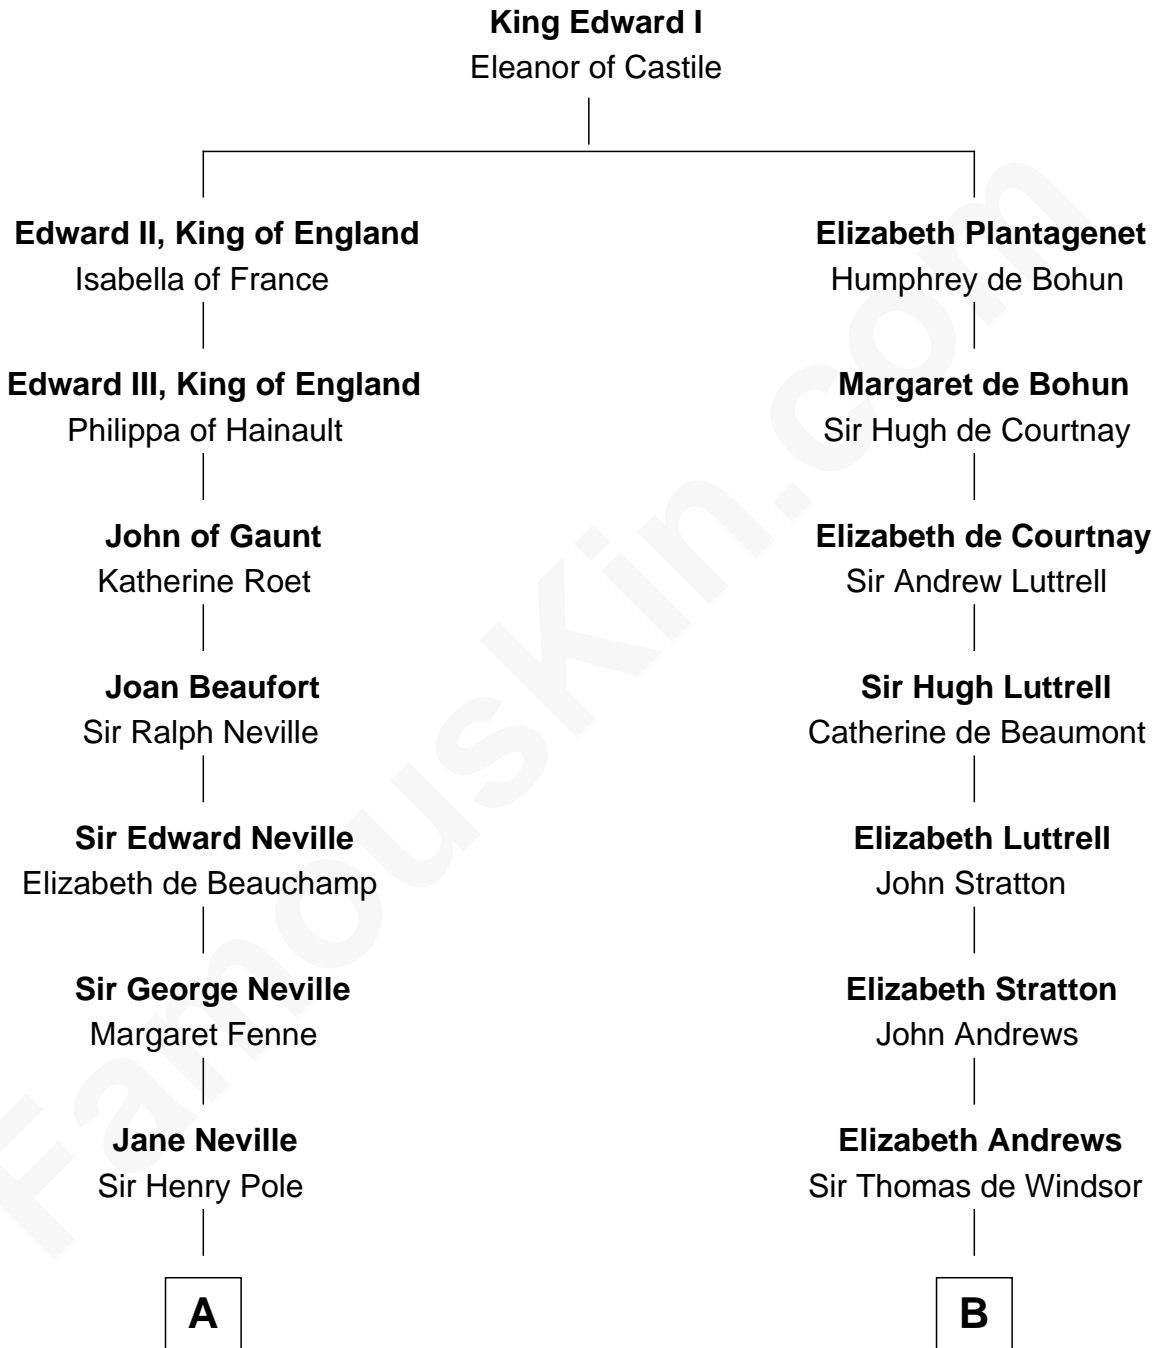

FamousKin.com Relationship Chart of

Prince Harry
Duke of Sussex

14th cousin 7 times removed of

Caleb Brewster

Member of the Culper Spy Ring during the American Revolution

A

Katherine Pole
Sir Francis Hastings