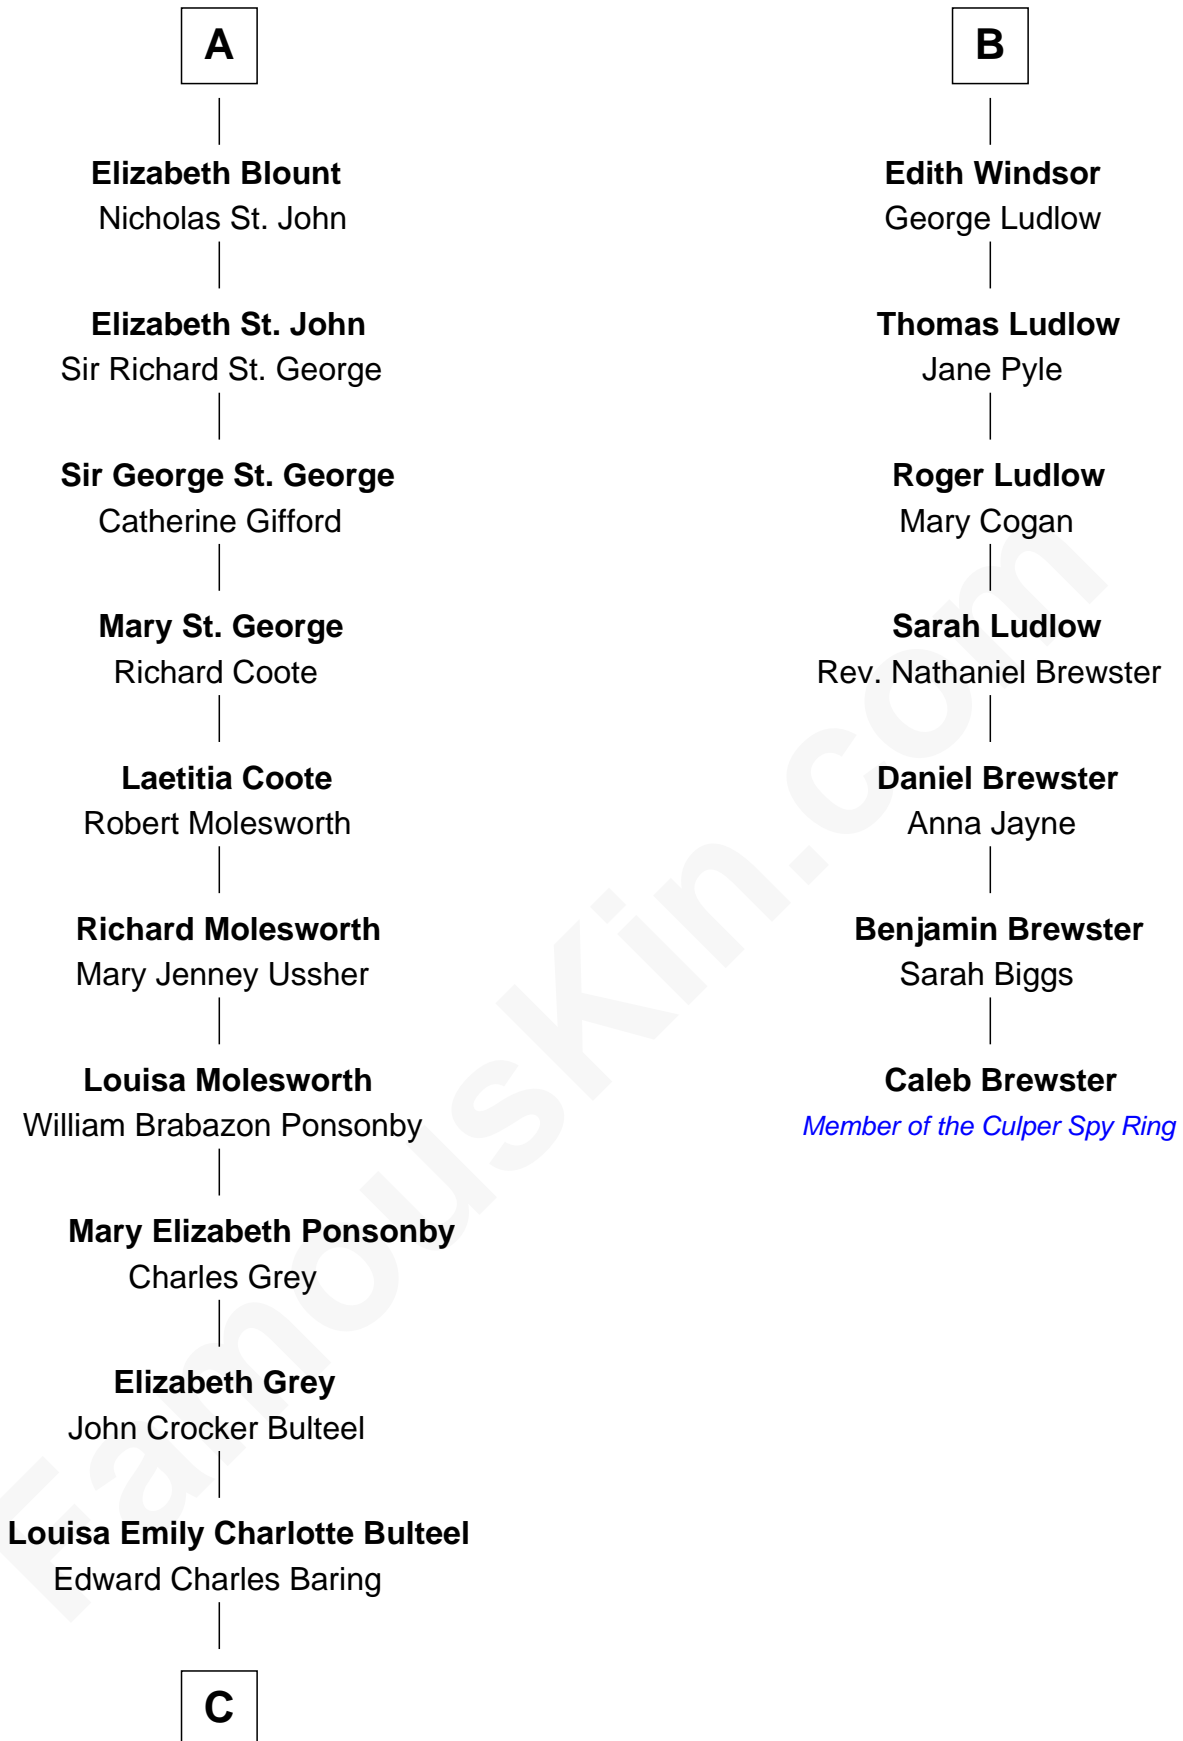

FamousKin.com Relationship Chart of

Prince Harry
Duke of Sussex

13th cousin 8 times removed of

Caleb Brewster

Member of the Culper Spy Ring during the American Revolution

Sir Thomas de Swynnerton

C

—
Margaret Baring

Charles Robert Spencer

—
Albert Edward John Spencer

Cynthia Elinor Beatrix Hamilton

—
Edward John Spencer

Frances Ruth Burke Roche

—
Princess Diana Frances Spencer

Charles III, King of the United Kingdom

—
Prince Harry