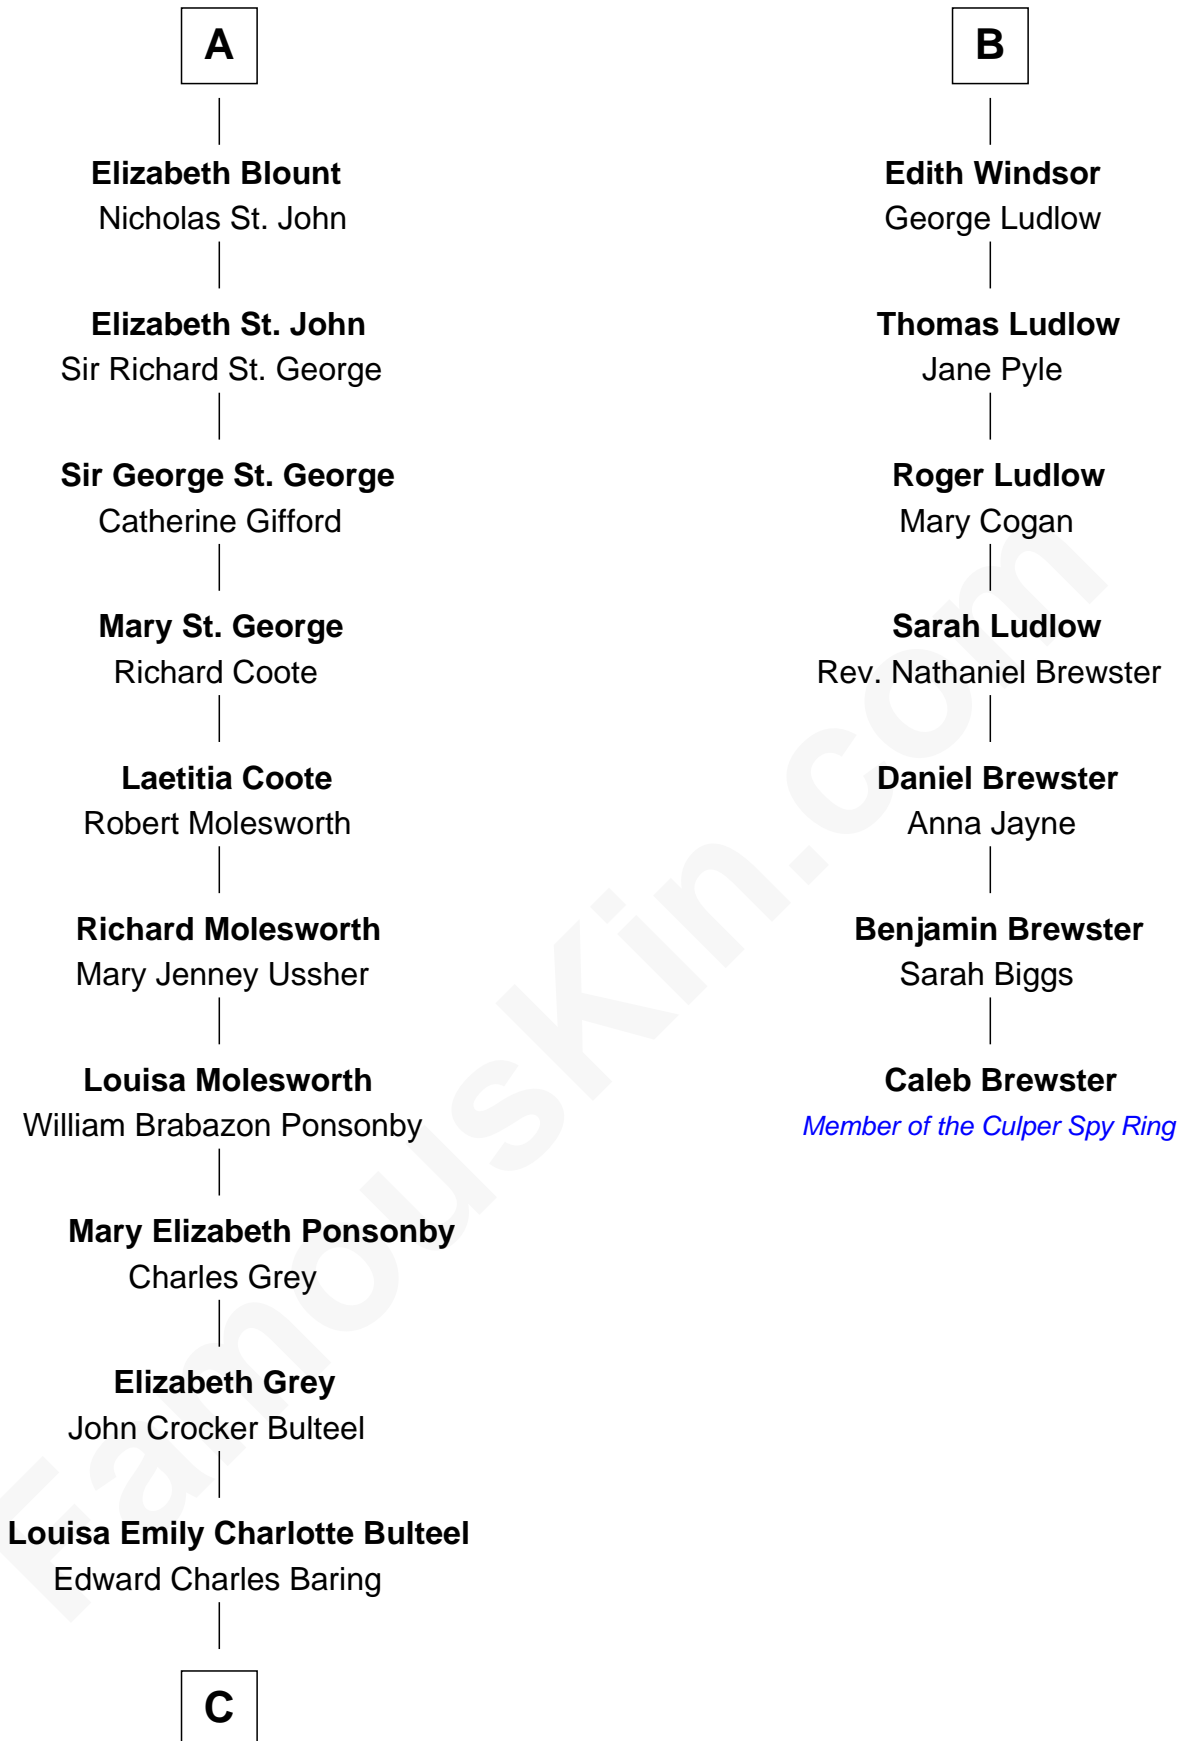

FamousKin.com Relationship Chart of

Prince Harry
Duke of Sussex

13th cousin 8 times removed of

Caleb Brewster

Member of the Culper Spy Ring during the American Revolution

Sir Geoffrey de Gresley
Margaret Gernon

Sir John de Gresley
Alice de Swynnerton

Sir John de Gresley
Alice de Swynnerton

Sir Nicholas de Gresley
Thomasine de Wastneys

Sir Nicholas de Gresley
Thomasine de Wastneys

Sir Thomas de Gresley
Margaret Walsh

Sir William Blount
Margaret Echyngnam

Sir Richard Blount
Elizabeth Lister

Elizabeth Blount
Sir Andrews de Windsor

A

B

C

—
Margaret Baring

Charles Robert Spencer