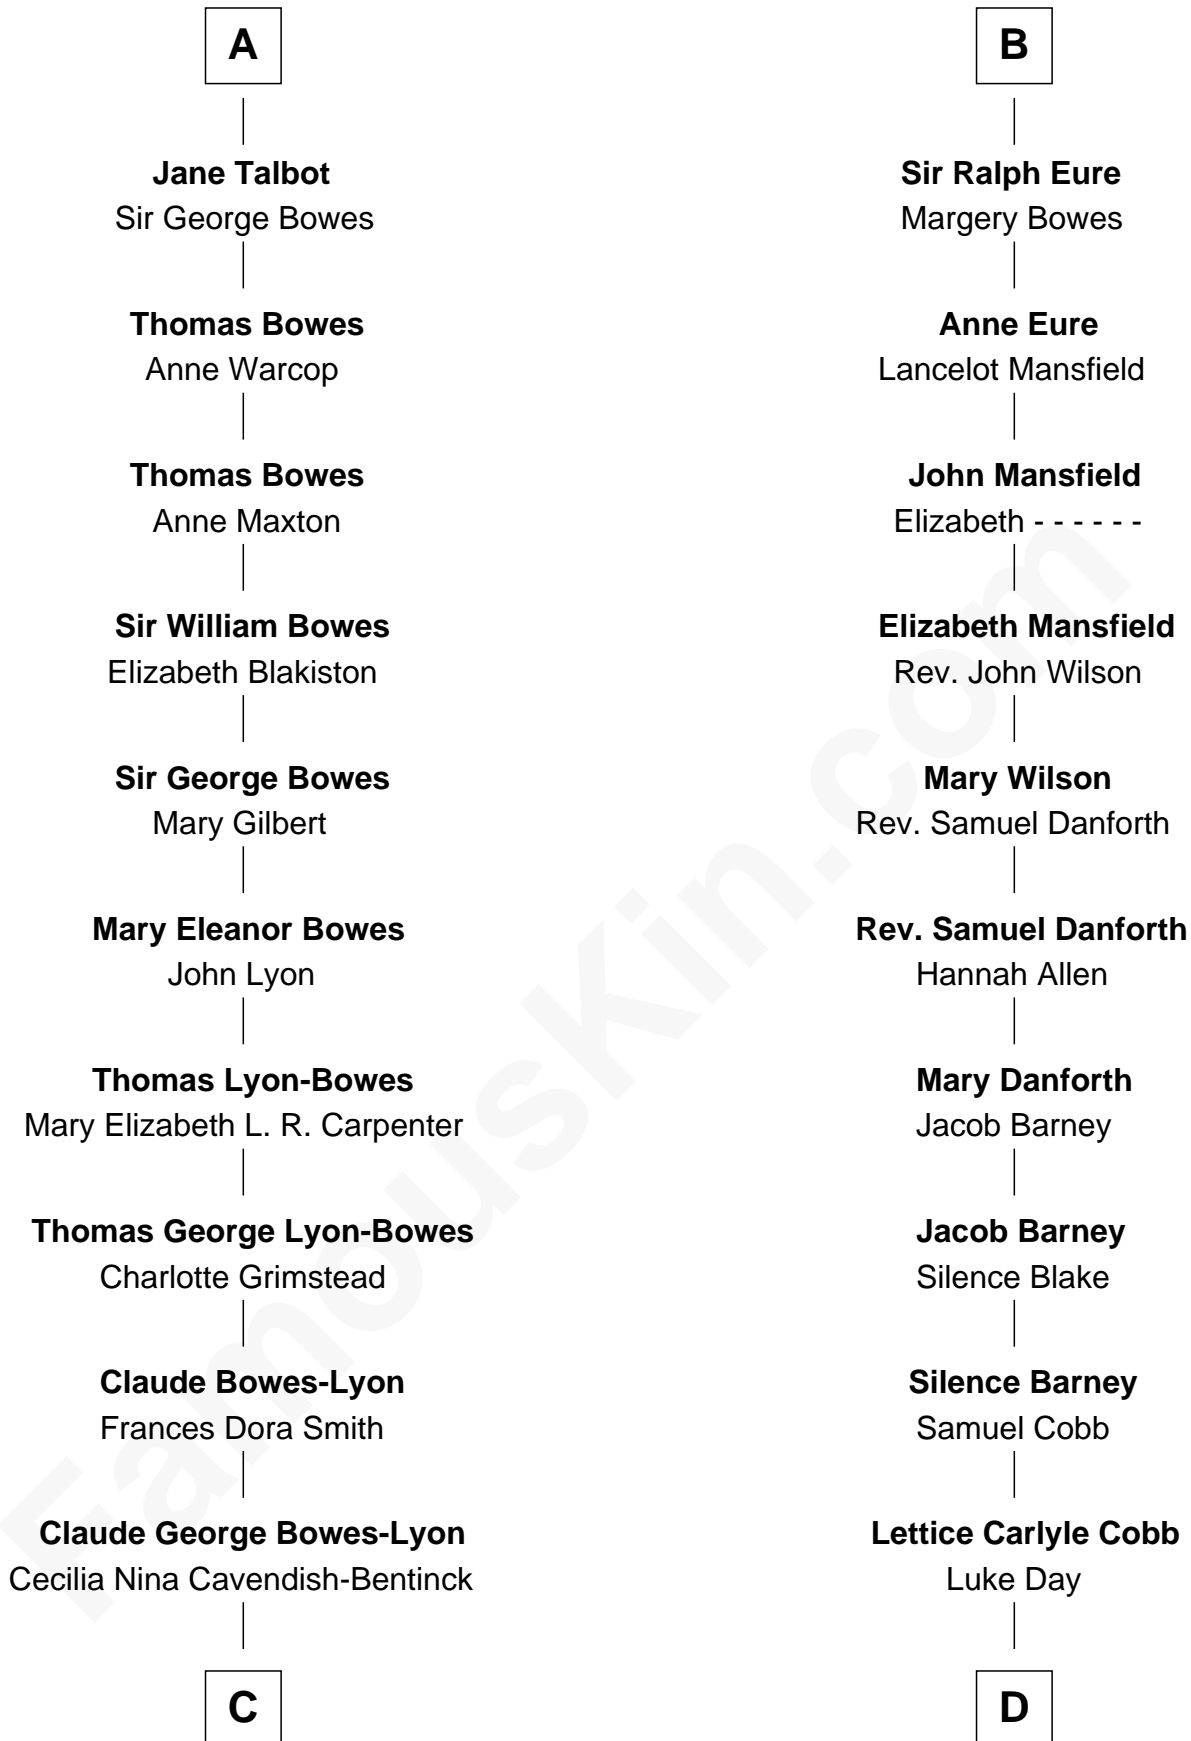

# FamousKin.com Relationship Chart of

**Prince Harry**  
*Duke of Sussex*

20th cousin of

**Sandra Day O'Connor**

*First Female U.S. Supreme Court Justice*

**C**

**Elizabeth Bowes-Lyon**

George VI, King of the United Kingdom

**Elizabeth II, Queen of the United Kingdom**

Prince Philip of Edinburgh

**Charles III, King of the United Kingdom**

Princess Diana Frances Spencer

**Prince Harry**

*Duke of Sussex*

**D**

**Hollis Day**

Eliza L. Flanders

**Henry Clay Day**

Alice Edith Hilton

**Henry R. Day**

Ada Mae Wilkey

**Sandra Day O'Connor**

*U.S. Supreme Court Justice*