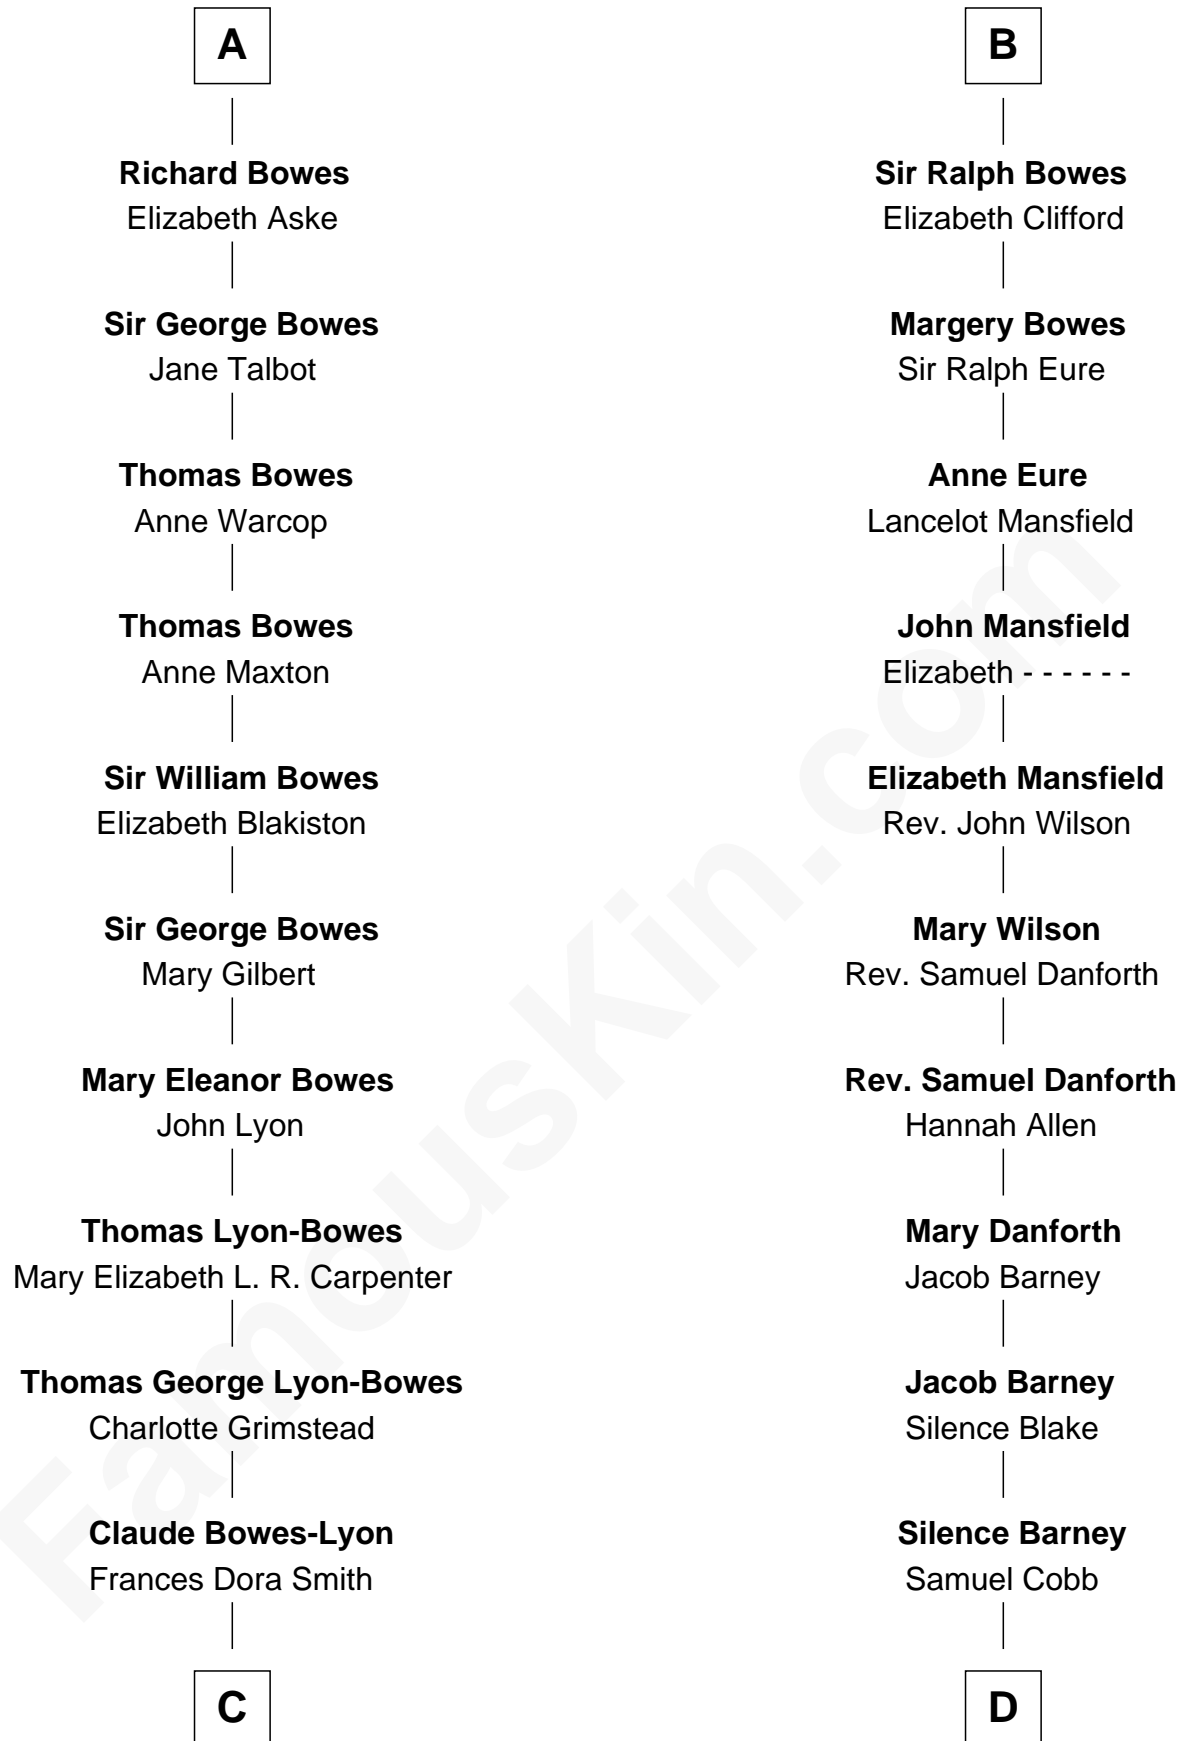

# FamousKin.com Relationship Chart of

**Prince Harry**  
*Duke of Sussex*

21st cousin of

**Sandra Day O'Connor**  
*First Female U.S. Supreme Court Justice*

**C**

**Claude George Bowes-Lyon**  
Cecilia Nina Cavendish-Bentinck

**Elizabeth Bowes-Lyon**  
George VI, King of the United Kingdom

**Elizabeth II, Queen of the United Kingdom**  
Prince Philip of Edinburgh

**Charles III, King of the United Kingdom**  
Princess Diana Frances Spencer

**Prince Harry**  
*Duke of Sussex*

**D**

**Lettice Carlyle Cobb**  
Luke Day

**Hollis Day**  
Eliza L. Flanders

**Henry Clay Day**  
Alice Edith Hilton

**Henry R. Day**  
Ada Mae Wilkey

**Sandra Day O'Connor**  
*U.S. Supreme Court Justice*