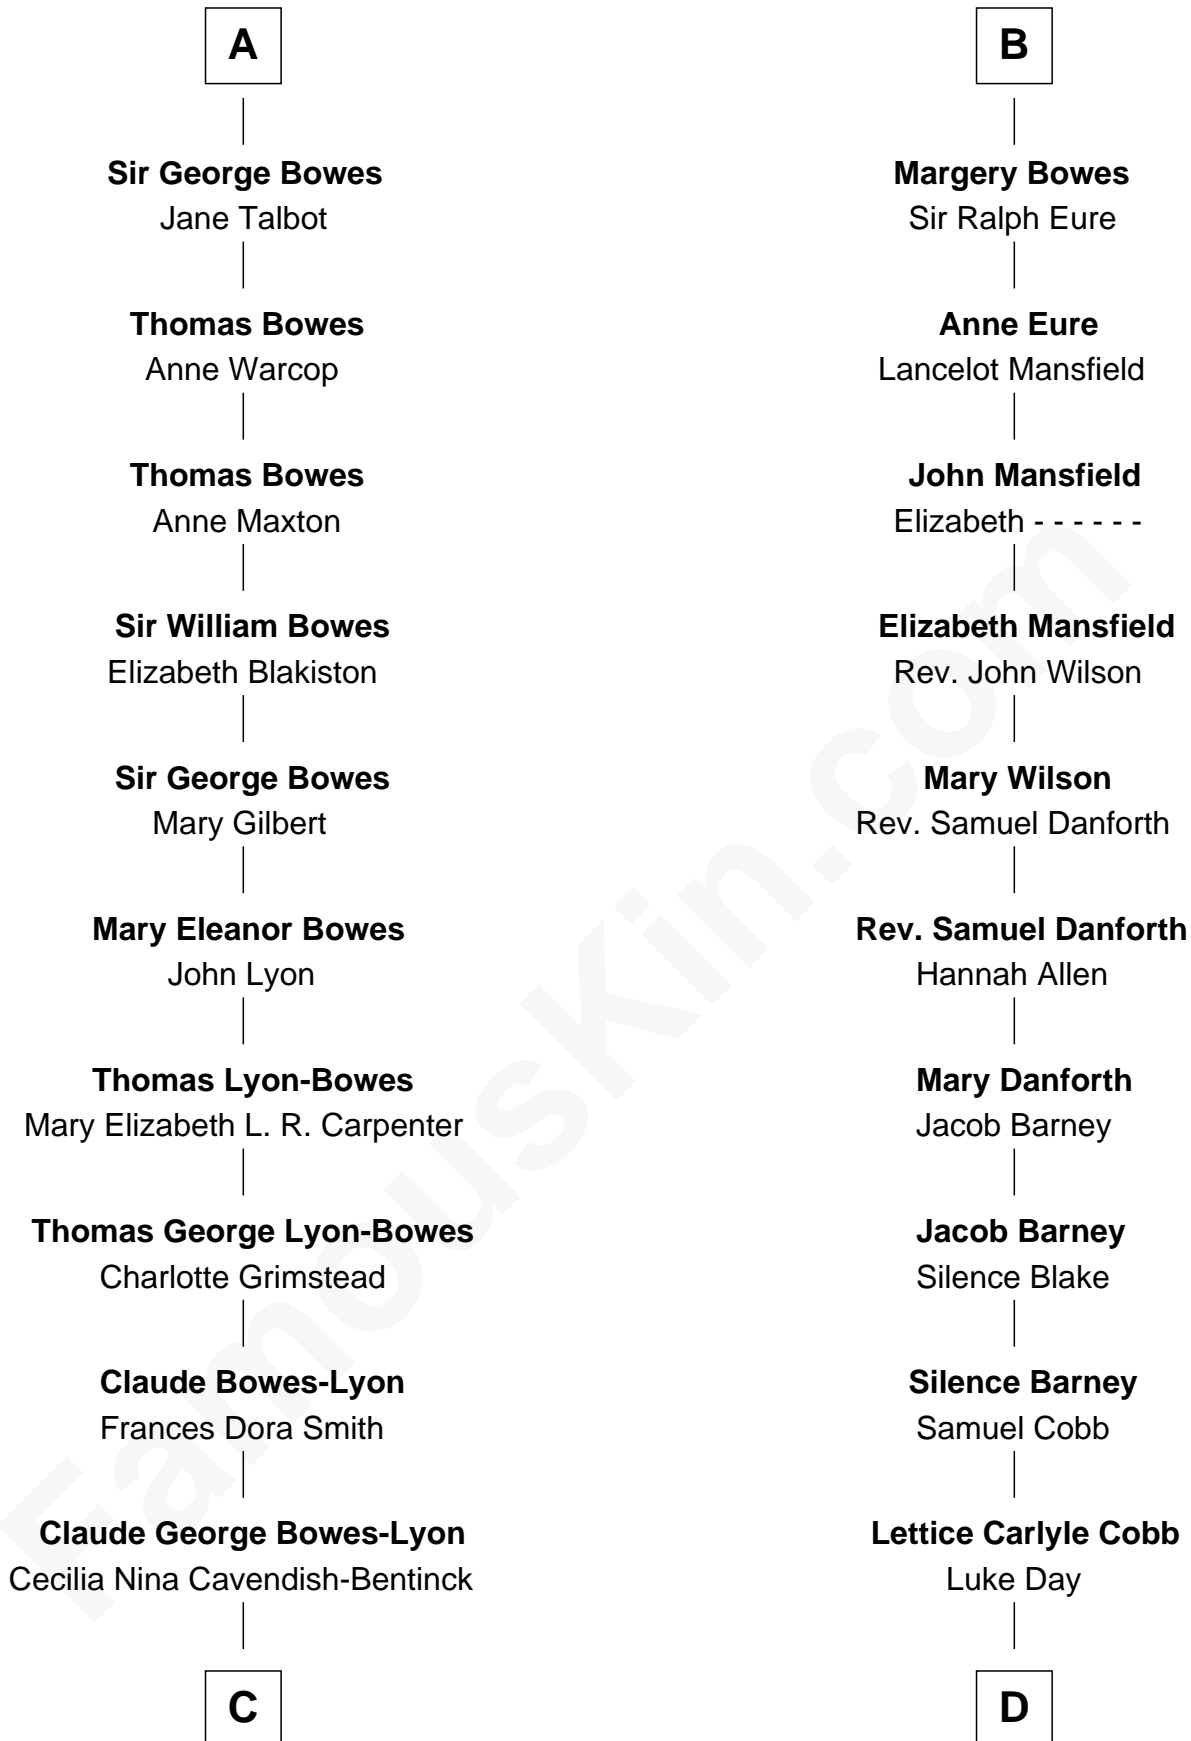

FamousKin.com Relationship Chart of

Prince Harry
Duke of Sussex

20th cousin of

Sandra Day O'Connor

First Female U.S. Supreme Court Justice

C

Elizabeth Bowes-Lyon

George VI, King of the United Kingdom

Elizabeth II, Queen of the United Kingdom

Prince Philip of Edinburgh

Charles III, King of the United Kingdom

Princess Diana Frances Spencer

Prince Harry

Duke of Sussex

D

Hollis Day