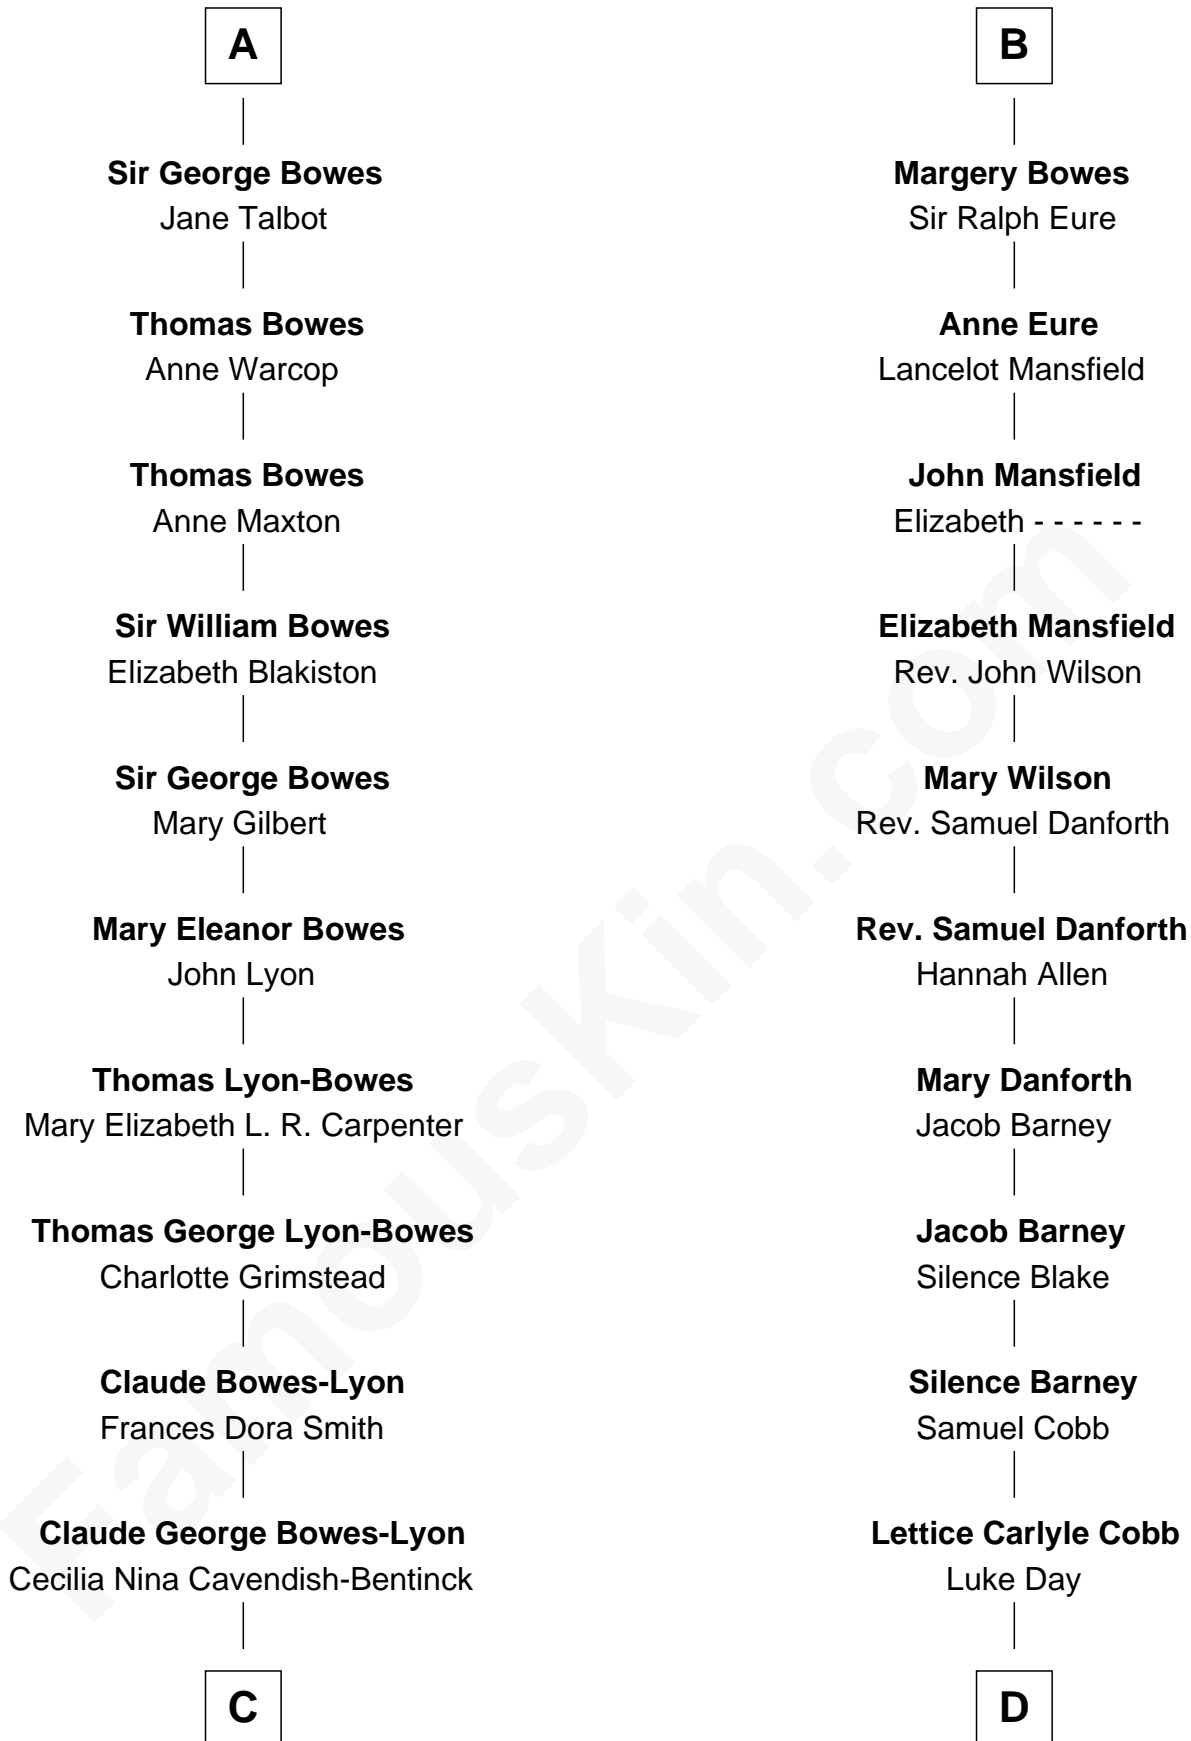

# FamousKin.com Relationship Chart of

**Prince Harry**  
*Duke of Sussex*

20th cousin of

**Sandra Day O'Connor**  
*First Female U.S. Supreme Court Justice*

**C**

**Elizabeth Bowes-Lyon**

George VI, King of the United Kingdom

**Elizabeth II, Queen of the United Kingdom**

Prince Philip of Edinburgh

**Charles III, King of the United Kingdom**

Princess Diana Frances Spencer

**Prince Harry**

*Duke of Sussex*

**D**

**Hollis Day**

Eliza L. Flanders

**Henry Clay Day**

Alice Edith Hilton

**Henry R. Day**

Ada Mae Wilkey

**Sandra Day O'Connor**

*U.S. Supreme Court Justice*