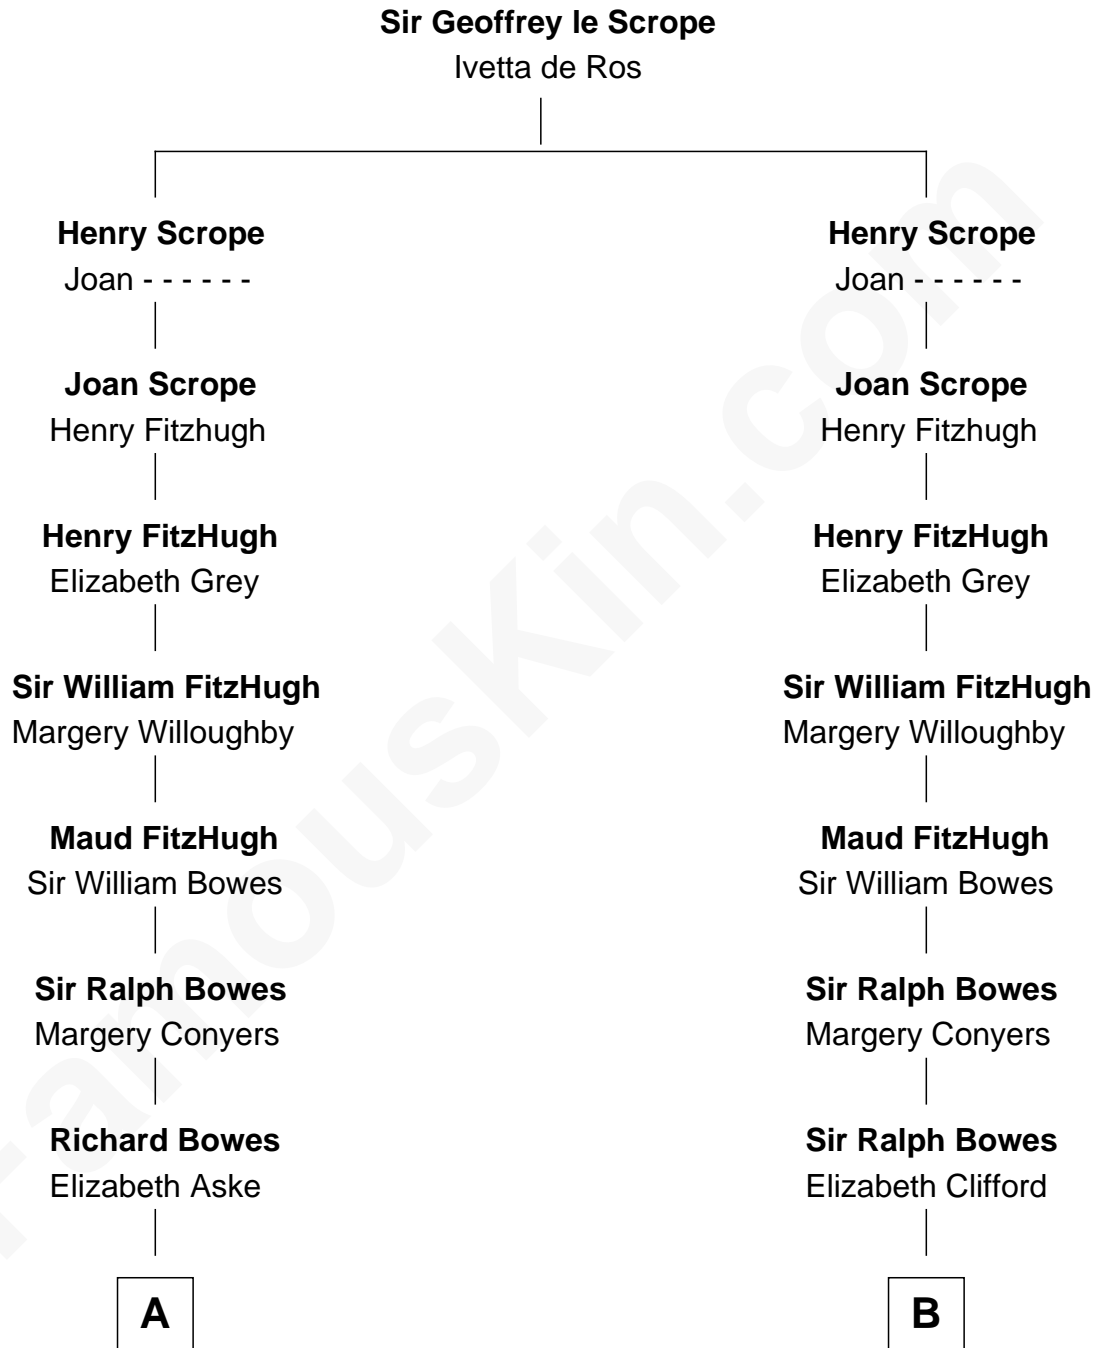

# FamousKin.com Relationship Chart of

**Prince Harry**  
*Duke of Sussex*

20th cousin of

**Sandra Day O'Connor**  
*First Female U.S. Supreme Court Justice*

**C**

**Elizabeth Bowes-Lyon**

George VI, King of the United Kingdom

**Elizabeth II, Queen of the United Kingdom**

Prince Philip of Edinburgh

**Charles III, King of the United Kingdom**

Princess Diana Frances Spencer

**Prince Harry**

*Duke of Sussex*

**D**

**Hollis Day**

Eliza L. Flanders

**Henry Clay Day**

Alice Edith Hilton

**Henry R. Day**

Ada Mae Wilkey

**Sandra Day O'Connor**

*U.S. Supreme Court Justice*