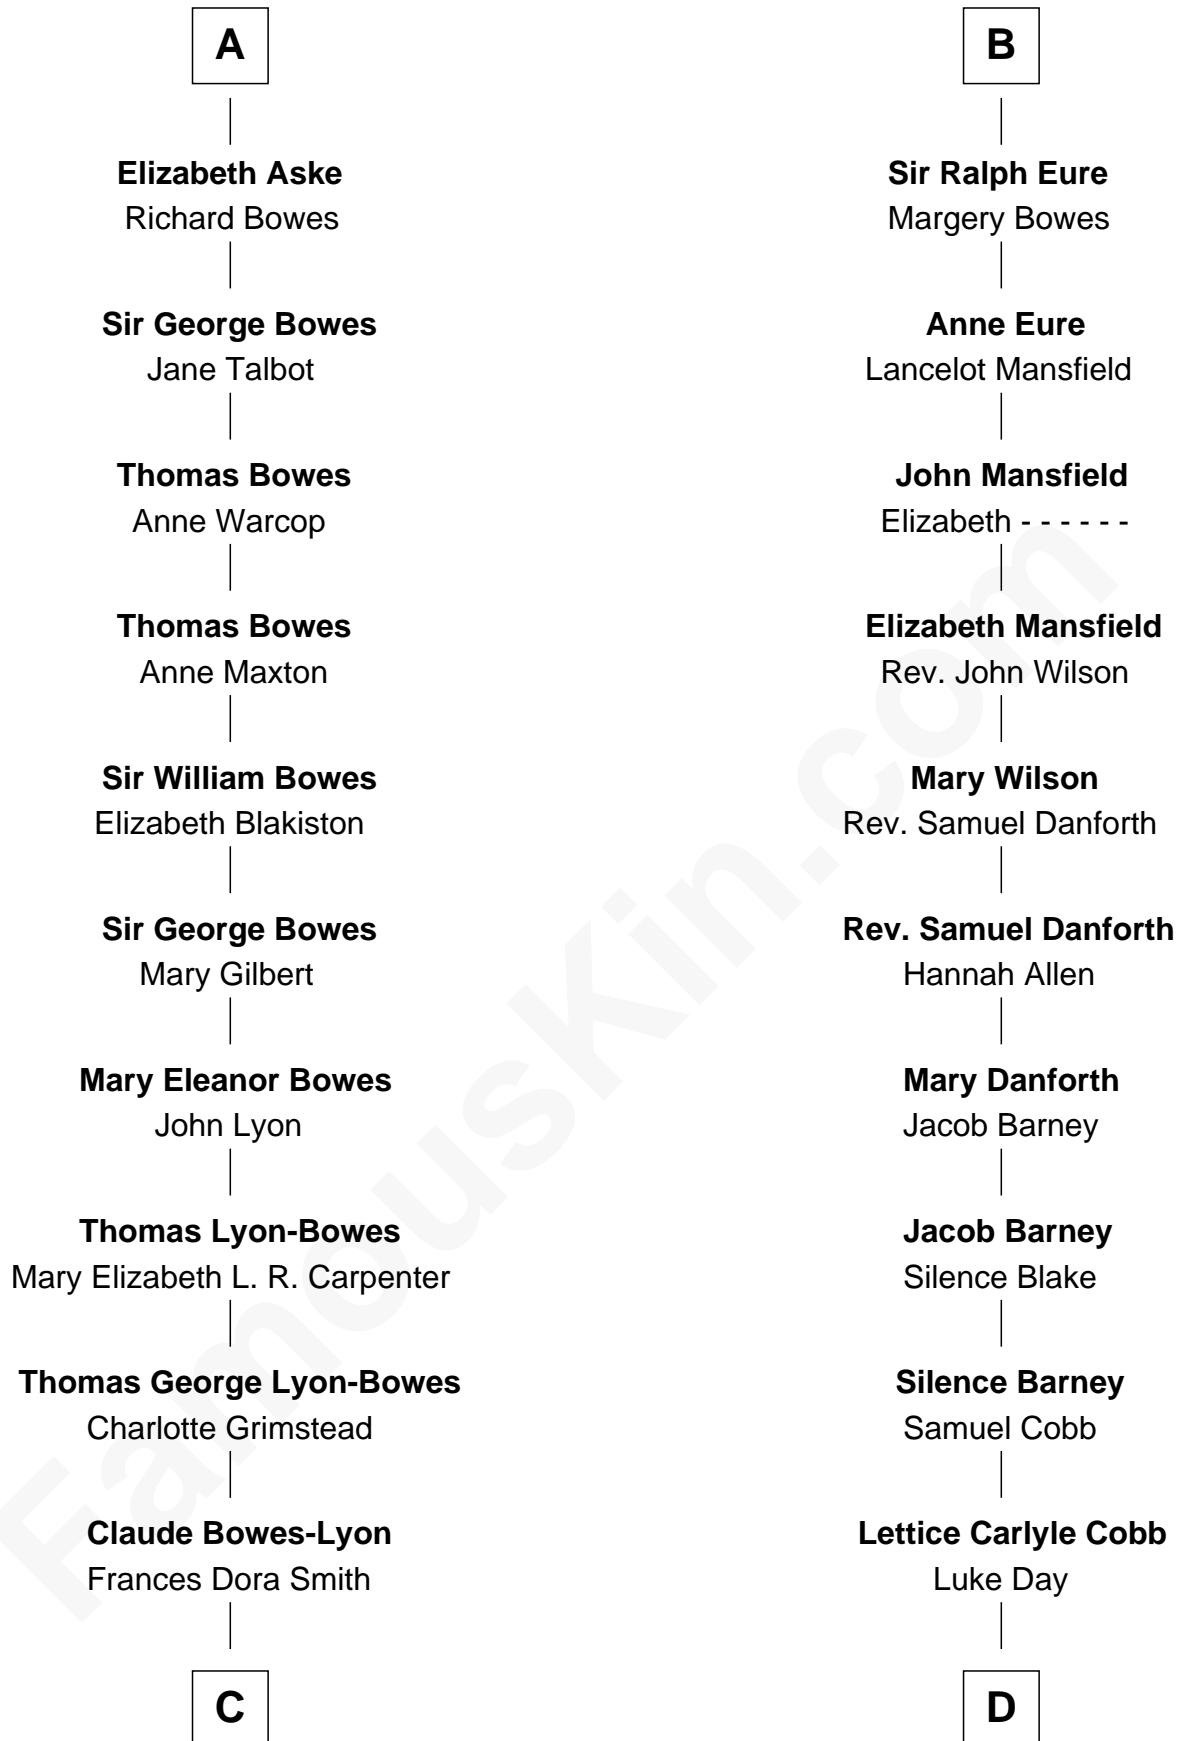

FamousKin.com Relationship Chart of

Prince Harry
Duke of Sussex

20th cousin 1 time removed of

Sandra Day O'Connor
First Female U.S. Supreme Court Justice

C

Claude George Bowes-Lyon
Cecilia Nina Cavendish-Bentinck

Elizabeth Bowes-Lyon
George VI, King of the United Kingdom

Elizabeth II, Queen of the United Kingdom
Prince Philip of Edinburgh

Charles III, King of the United Kingdom
Princess Diana Frances Spencer

Prince Harry
Duke of Sussex