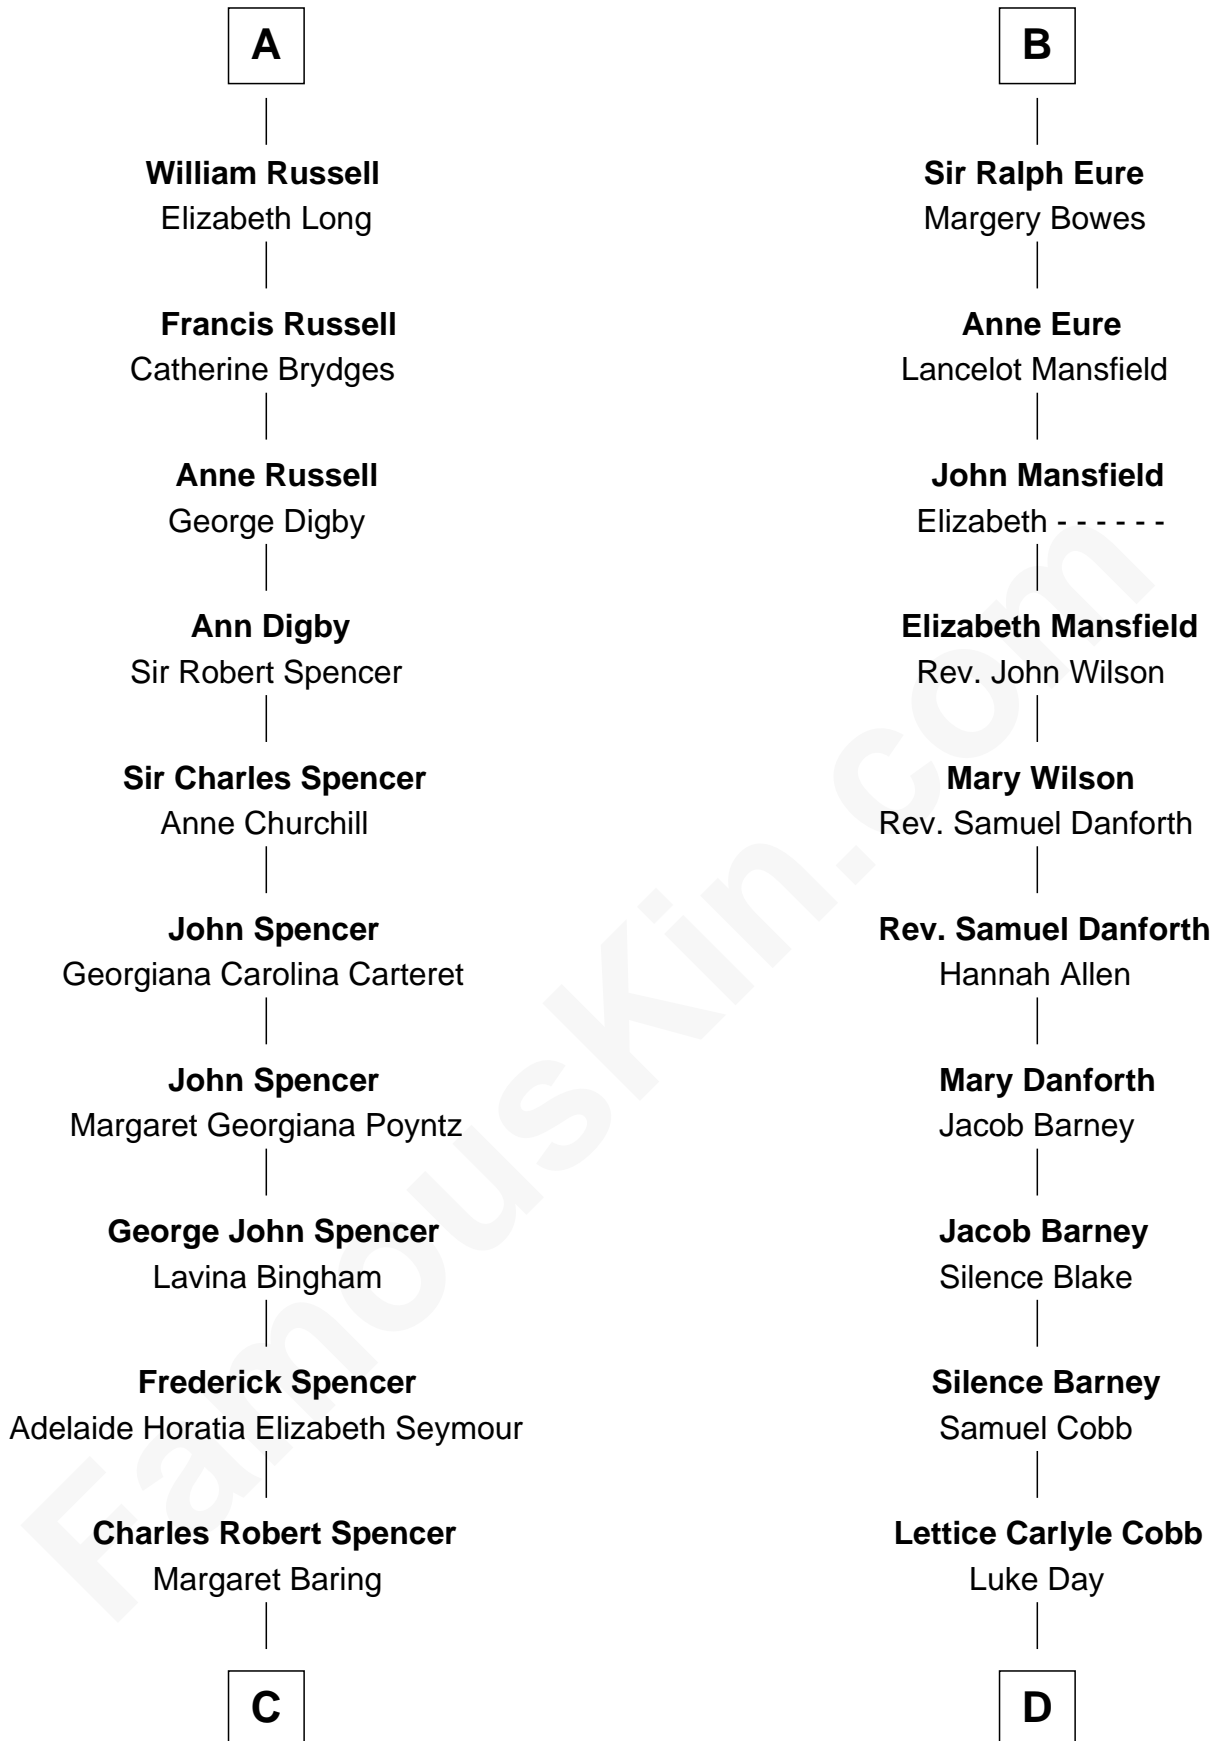

FamousKin.com Relationship Chart of

Prince Harry
Duke of Sussex

20th cousin of

Sandra Day O'Connor
First Female U.S. Supreme Court Justice

C

Albert Edward John Spencer

Cynthia Elinor Beatrix Hamilton

Edward John Spencer