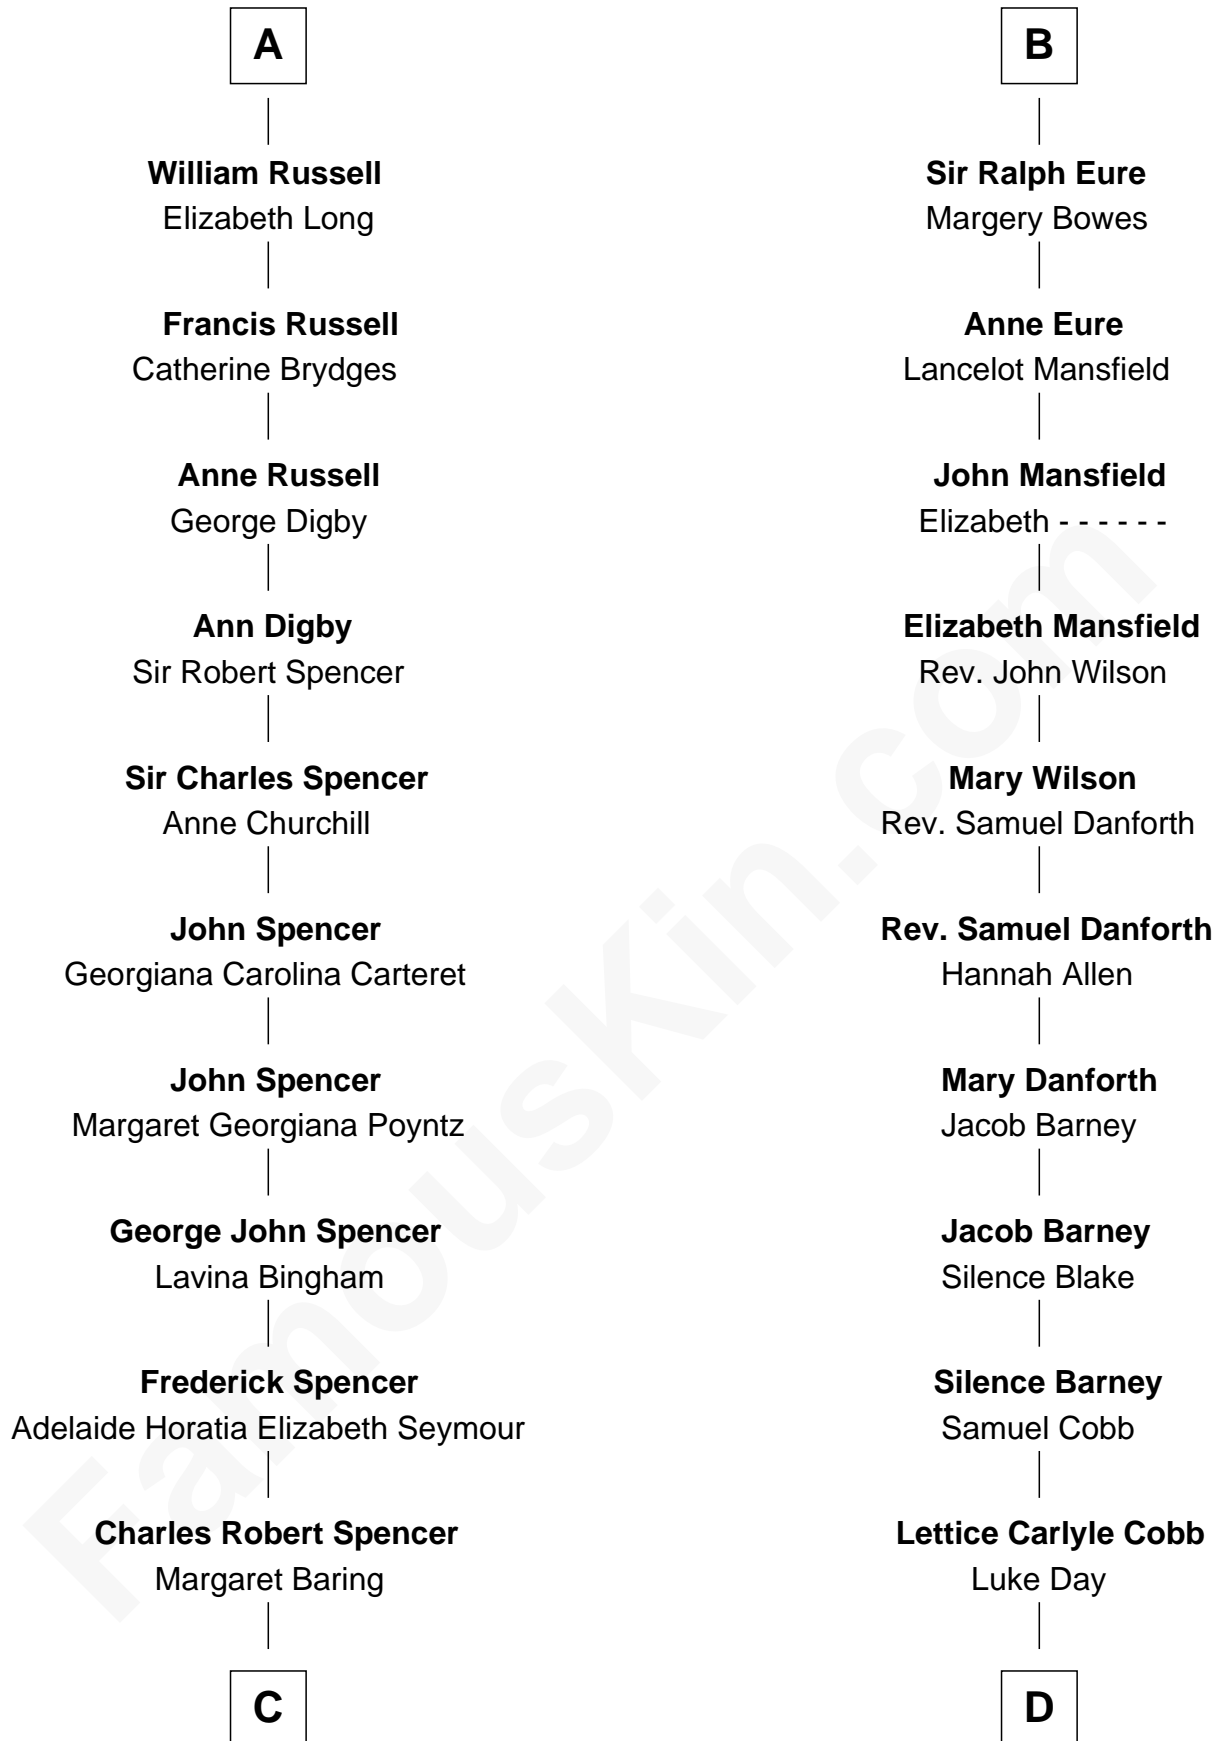

FamousKin.com Relationship Chart of

Prince Harry
Duke of Sussex

20th cousin of

Sandra Day O'Connor
First Female U.S. Supreme Court Justice

Sir William Deincourt
Milicent la Zouche

C

Albert Edward John Spencer

Cynthia Elinor Beatrix Hamilton

Edward John Spencer

Frances Ruth Burke Roche

Princess Diana Frances Spencer

Charles III, King of the United Kingdom

Prince Harry

Duke of Sussex

D