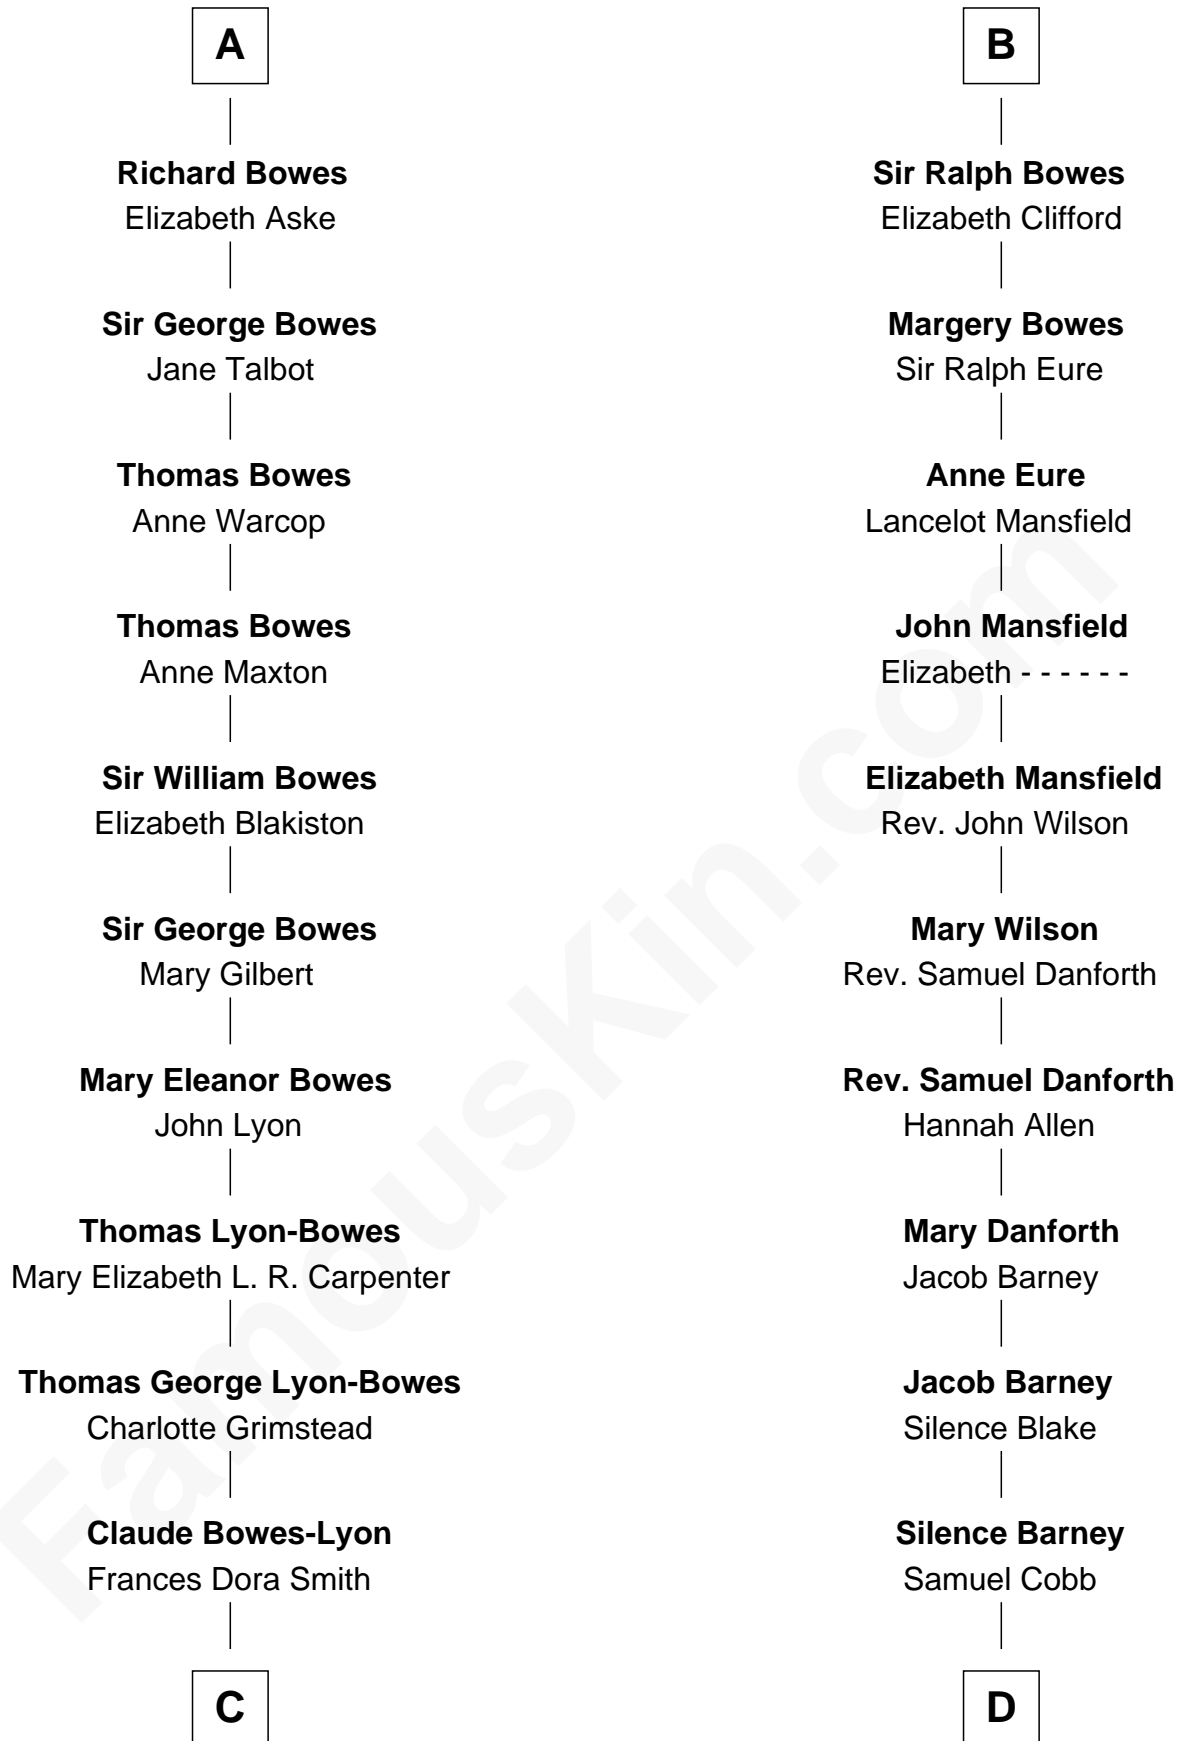

FamousKin.com Relationship Chart of

Prince Harry
Duke of Sussex

21st cousin of

Sandra Day O'Connor
First Female U.S. Supreme Court Justice

C

Claude George Bowes-Lyon
Cecilia Nina Cavendish-Bentinck

Elizabeth Bowes-Lyon
George VI, King of the United Kingdom

Elizabeth II, Queen of the United Kingdom
Prince Philip of Edinburgh

Charles III, King of the United Kingdom
Princess Diana Frances Spencer

Prince Harry
Duke of Sussex

D

Lettice Carlyle Cobb
Luke Day

Hollis Day
Eliza L. Flanders