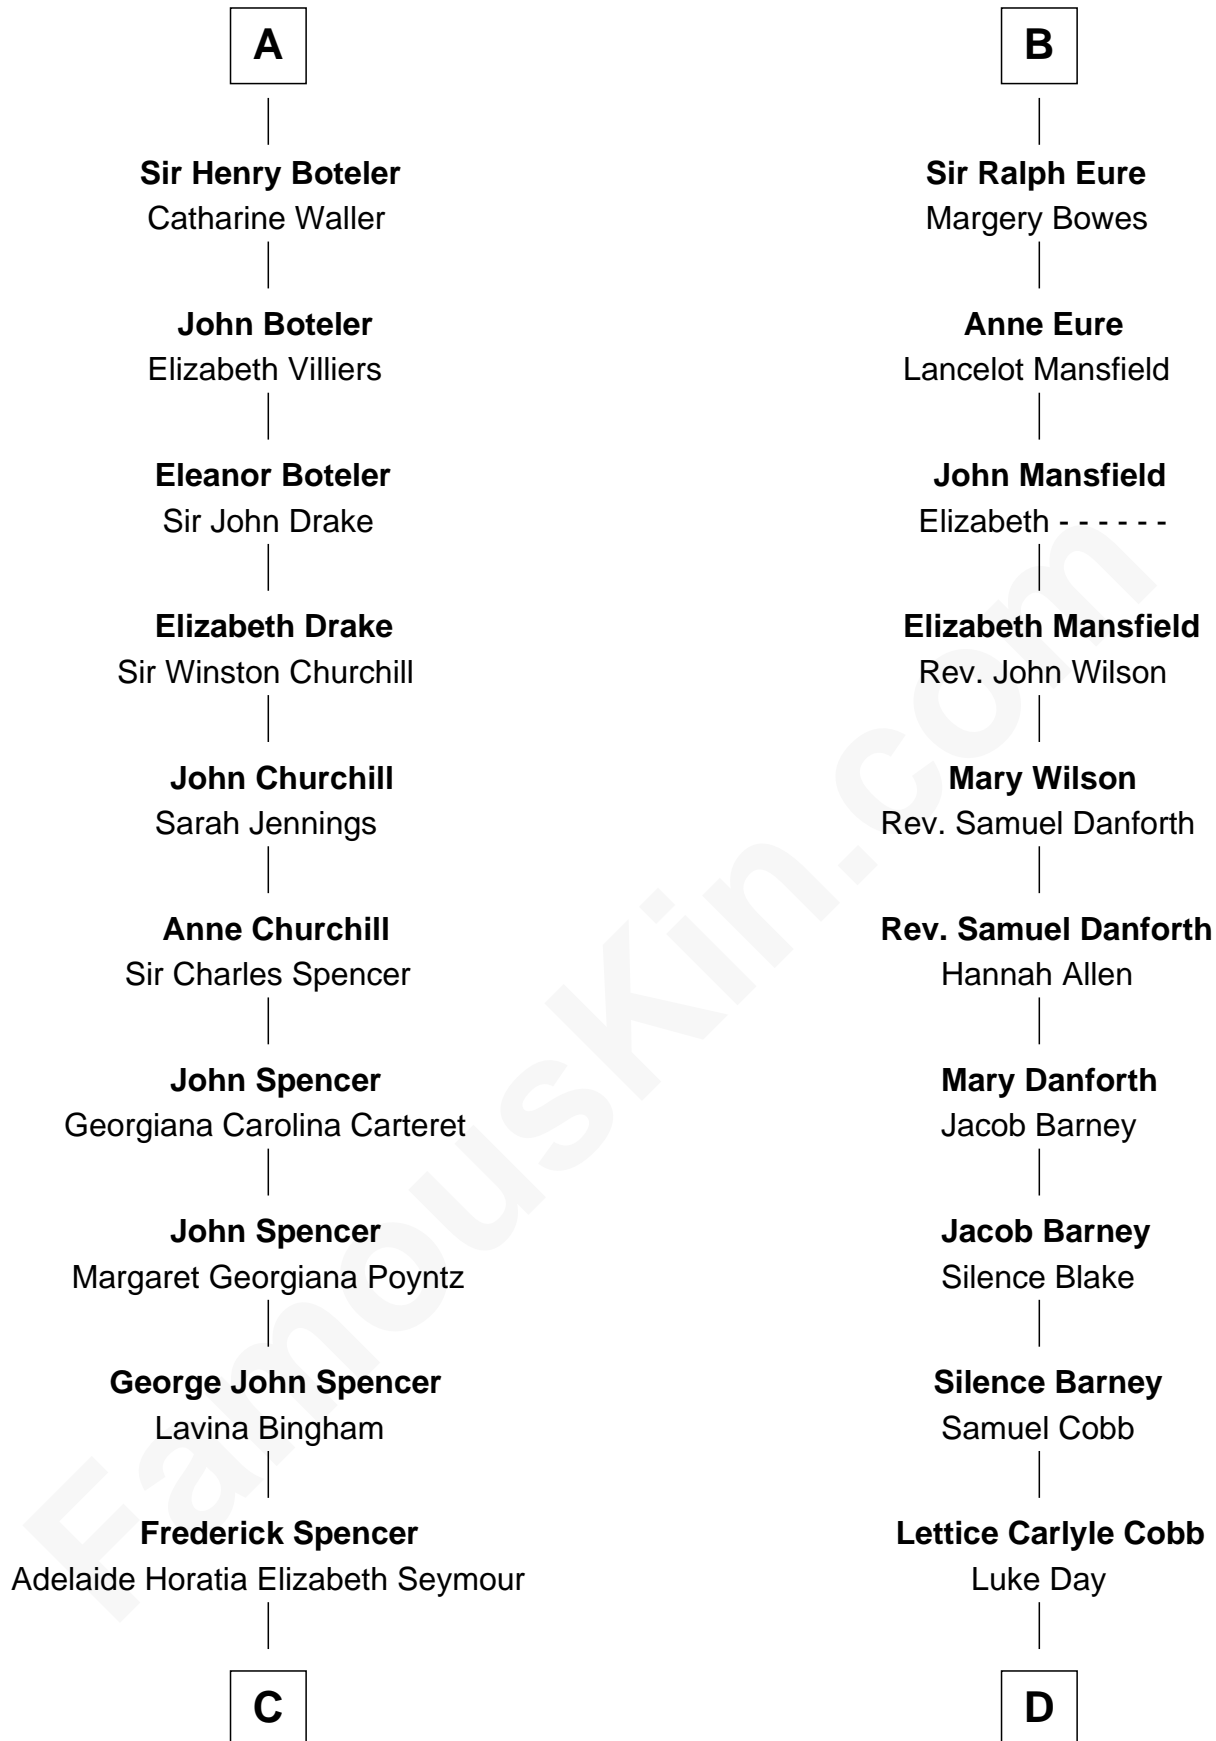

FamousKin.com Relationship Chart of

Prince Harry
Duke of Sussex

20th cousin 1 time removed of

Sandra Day O'Connor
First Female U.S. Supreme Court Justice

Sir John de Wingfield
Eleanor de Glanville

C

Charles Robert Spencer

Margaret Baring

Albert Edward John Spencer

Cynthia Elinor Beatrix Hamilton

Edward John Spencer

Frances Ruth Burke Roche

Princess Diana Frances Spencer

Charles III, King of the United Kingdom

Prince Harry