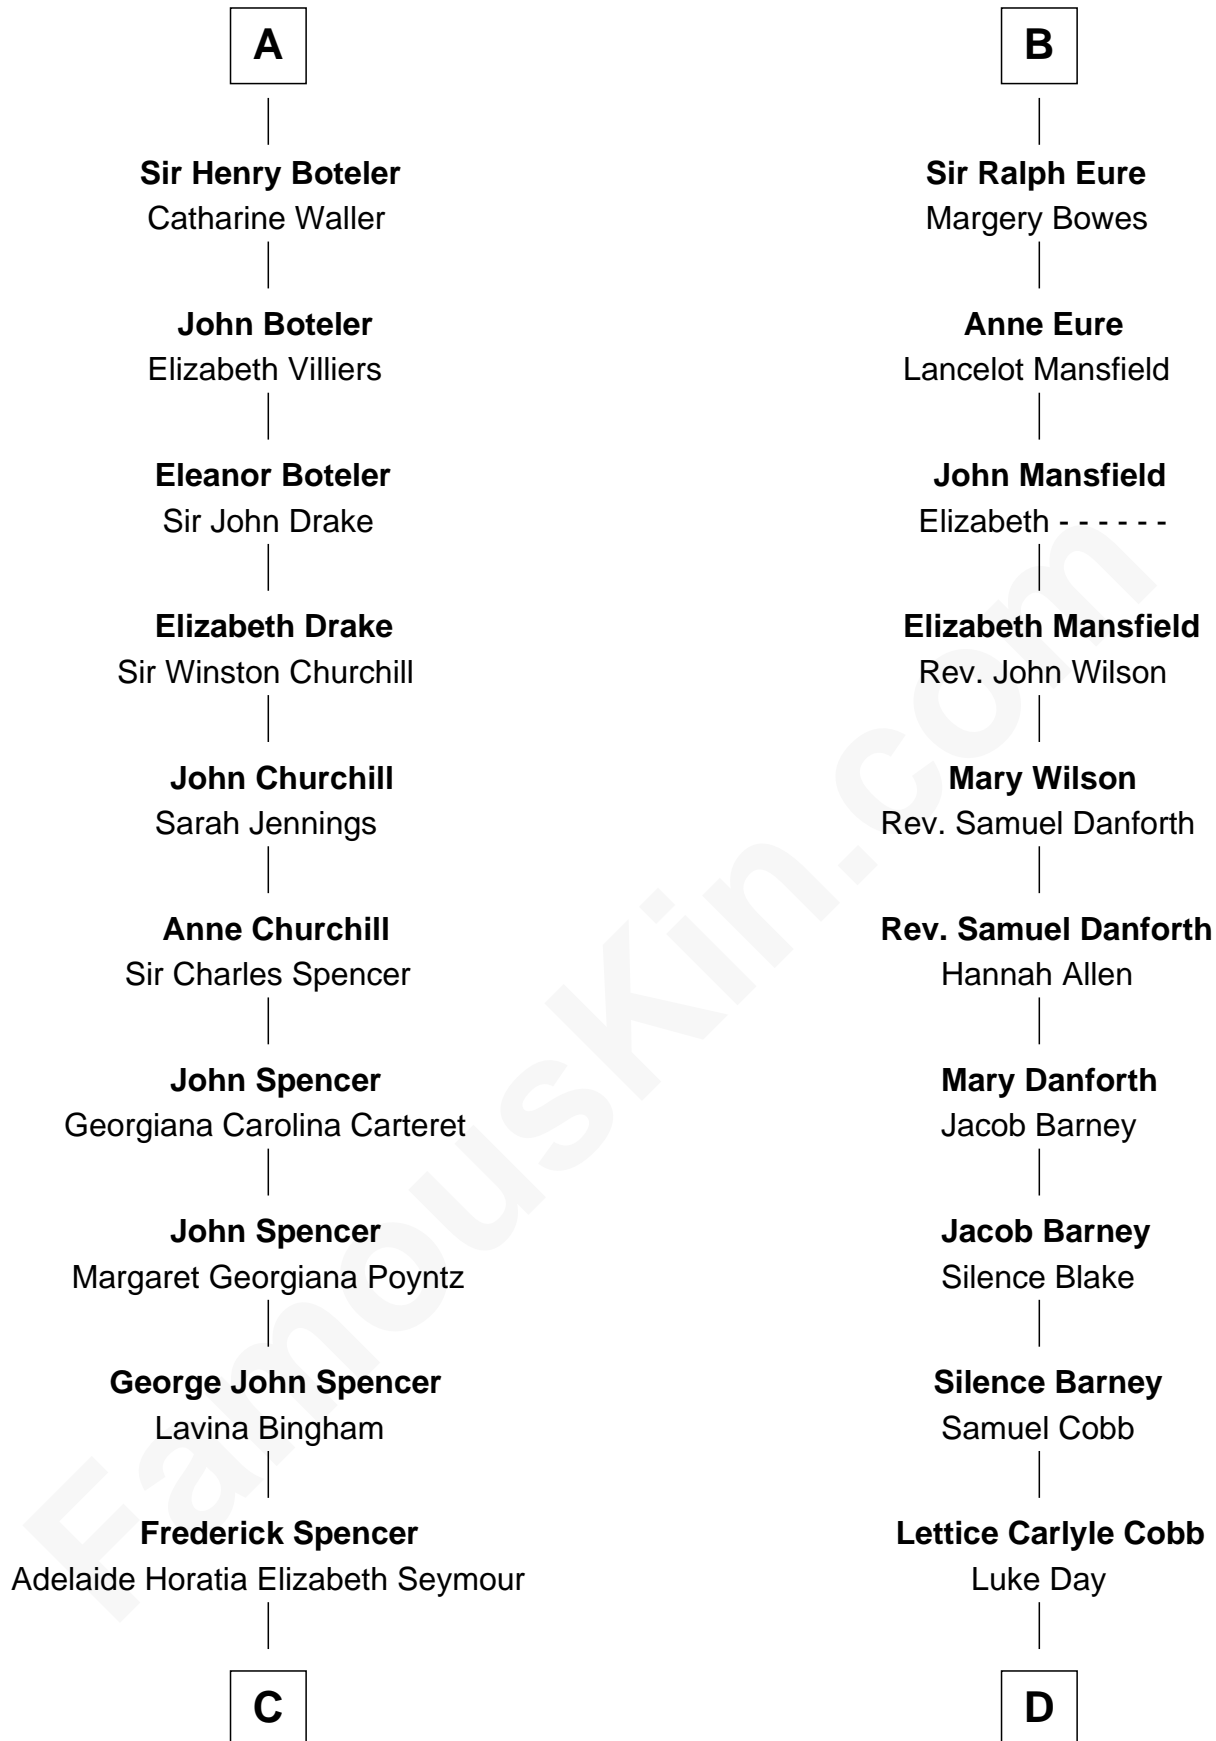

FamousKin.com Relationship Chart of

Prince Harry
Duke of Sussex

20th cousin 1 time removed of

Sandra Day O'Connor
First Female U.S. Supreme Court Justice

C

Charles Robert Spencer

Margaret Baring

Albert Edward John Spencer

Cynthia Elinor Beatrix Hamilton

Edward John Spencer

Frances Ruth Burke Roche

Princess Diana Frances Spencer

Charles III, King of the United Kingdom

Prince Harry

Duke of Sussex

D