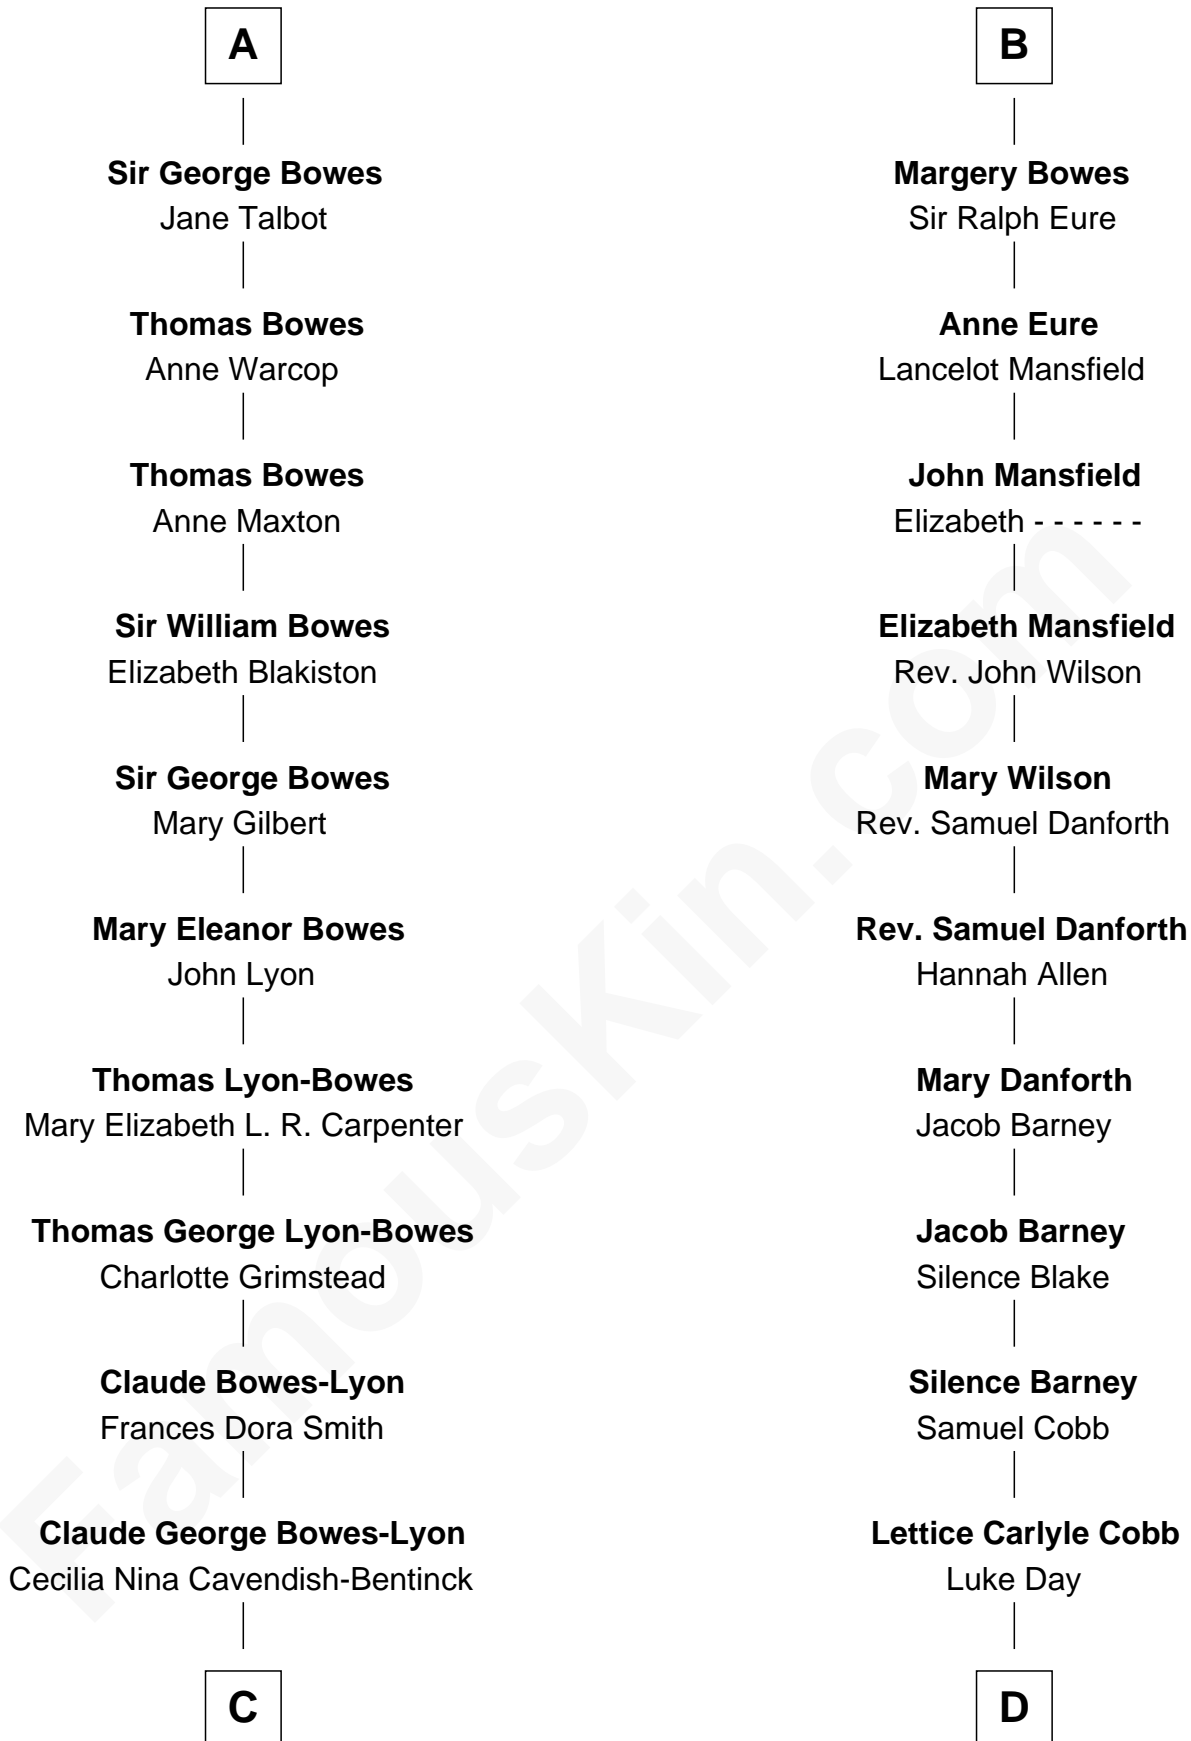

FamousKin.com Relationship Chart of

Prince Harry
Duke of Sussex

20th cousin of

Sandra Day O'Connor

First Female U.S. Supreme Court Justice

Richard Fitzalan
Alice de Saluzzo

C

Elizabeth Bowes-Lyon

George VI, King of the United Kingdom

Elizabeth II, Queen of the United Kingdom

Prince Philip of Edinburgh

Charles III, King of the United Kingdom

Princess Diana Frances Spencer

Prince Harry

Duke of Sussex

D