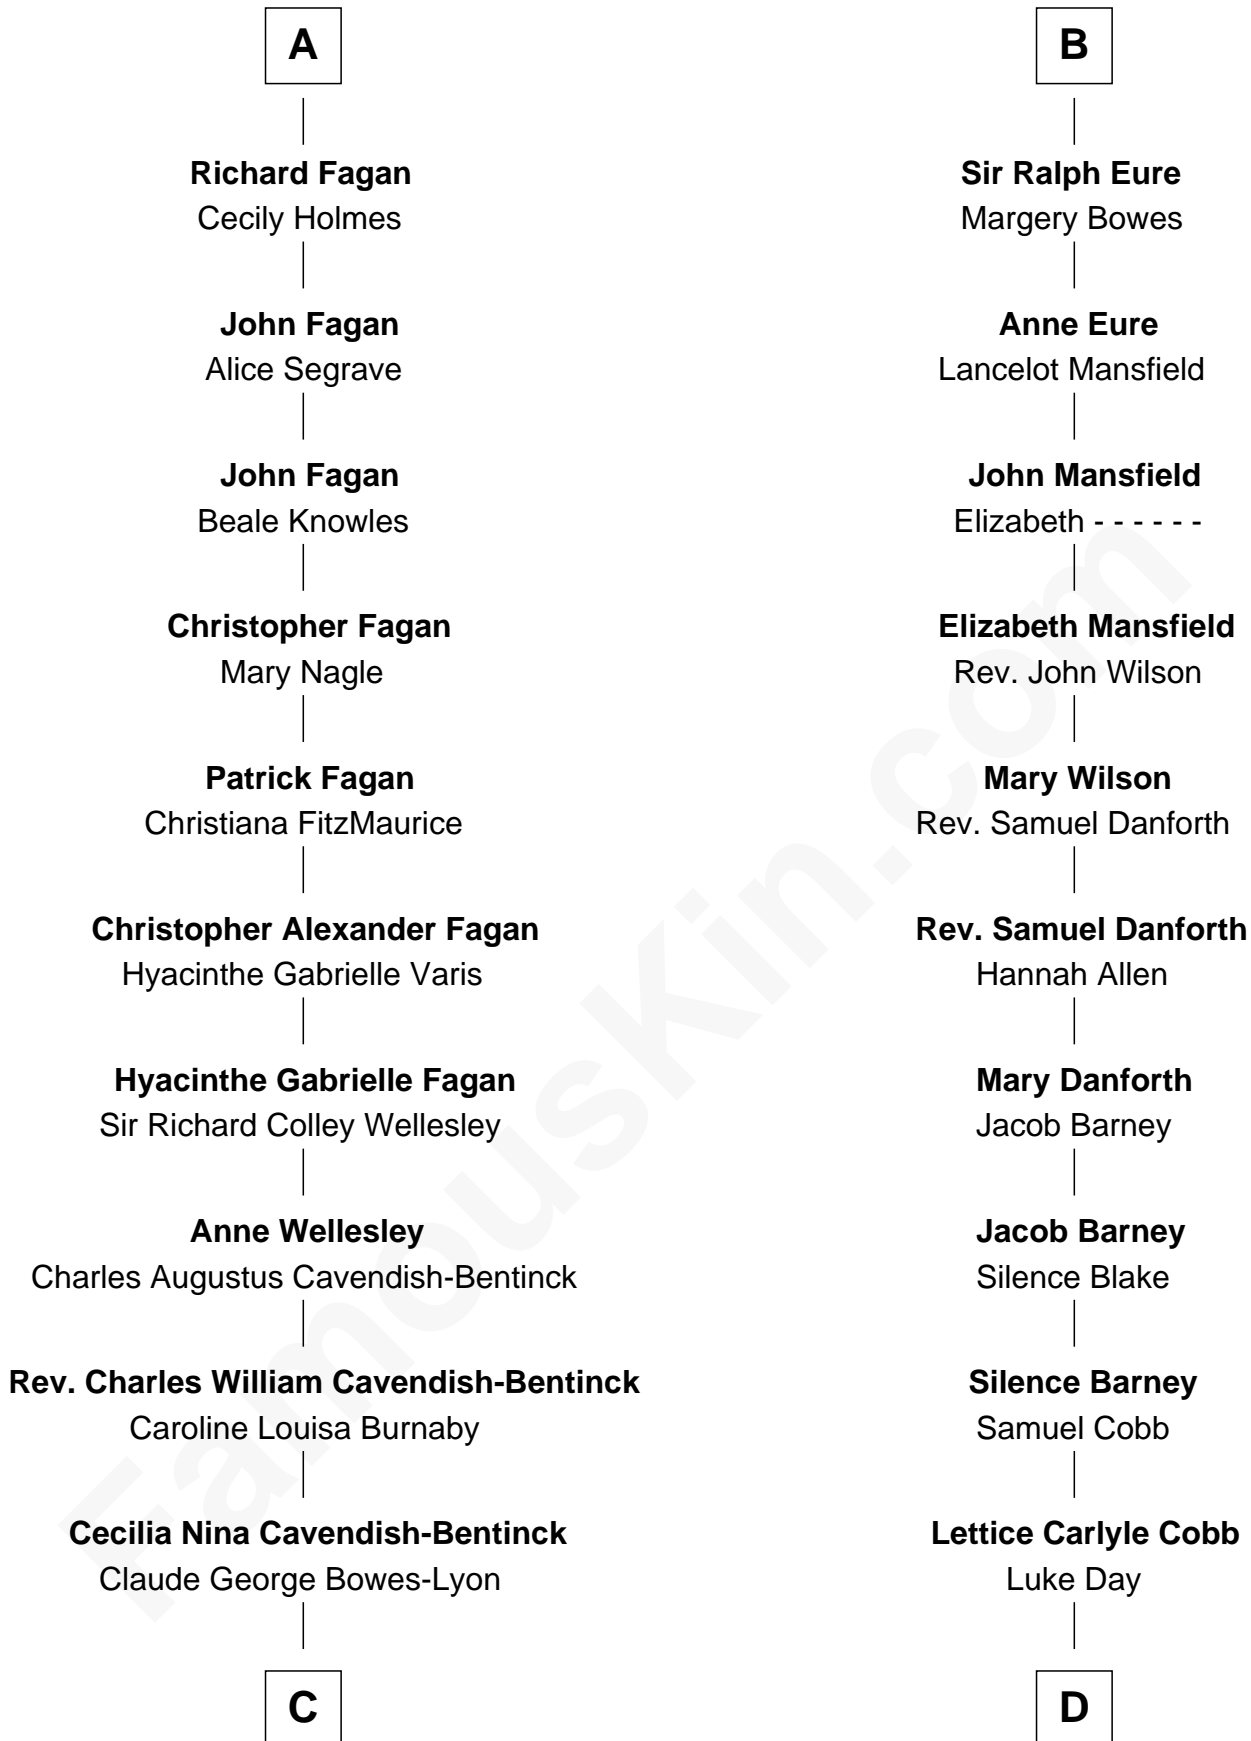

FamousKin.com Relationship Chart of

Prince Harry
Duke of Sussex

20th cousin of

Sandra Day O'Connor
First Female U.S. Supreme Court Justice

C

Elizabeth Bowes-Lyon

George VI, King of the United Kingdom

Elizabeth II, Queen of the United Kingdom

Prince Philip of Edinburgh

Charles III, King of the United Kingdom

Princess Diana Frances Spencer

Prince Harry

Duke of Sussex

D

Hollis Day

Eliza L. Flanders