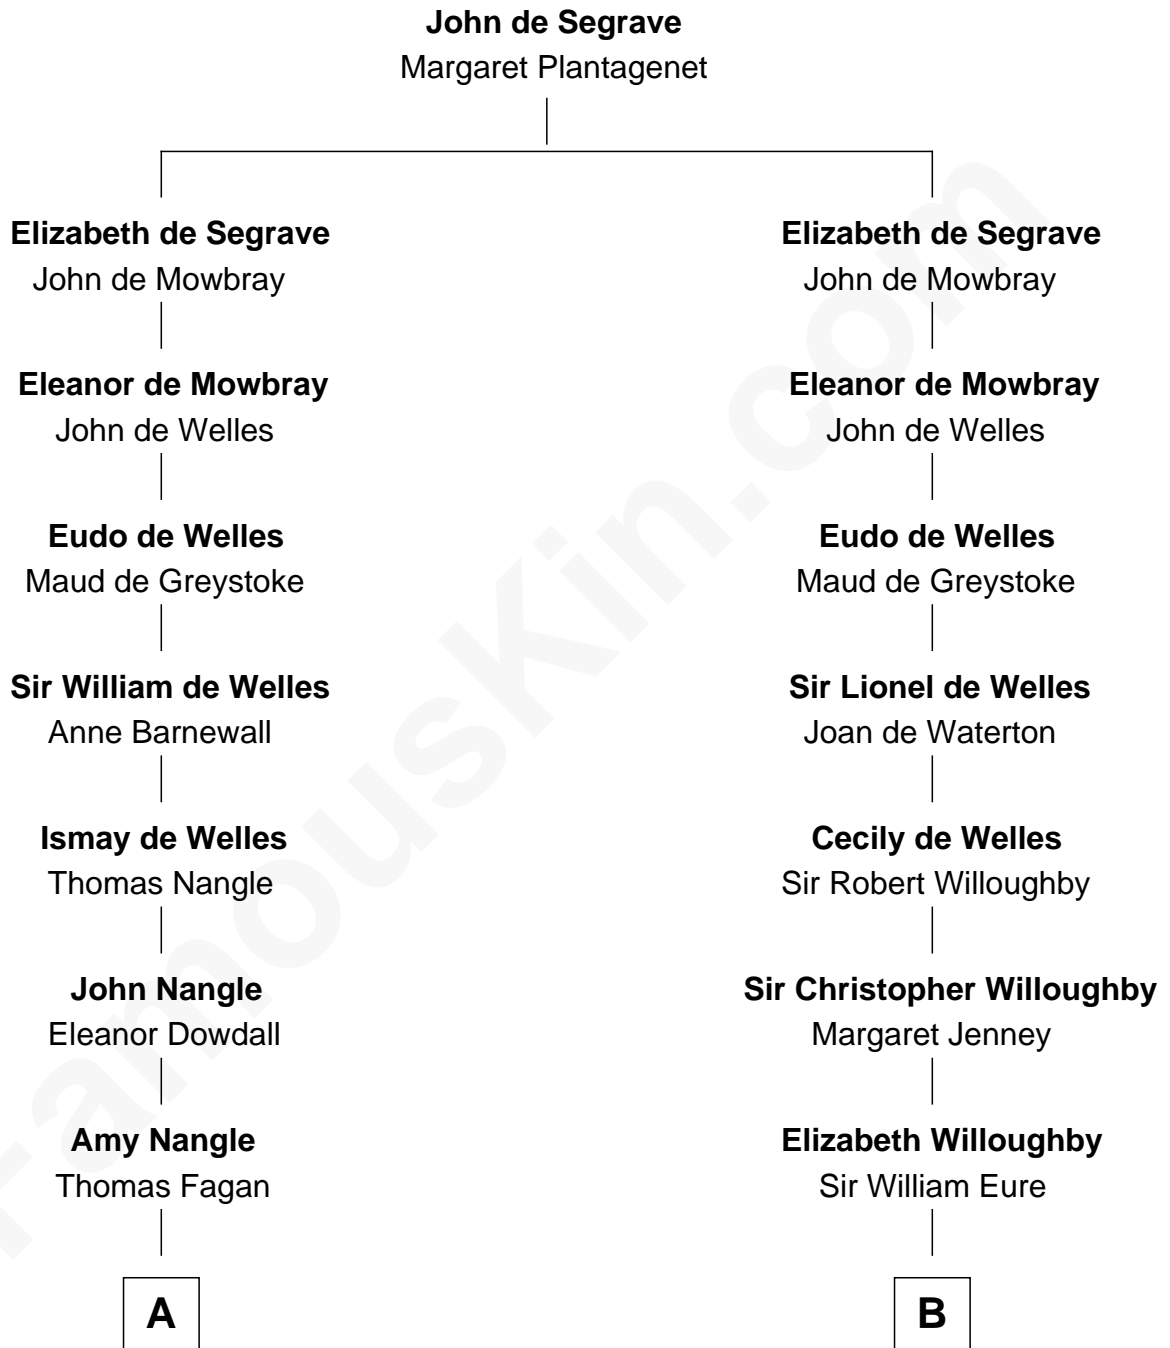

FamousKin.com Relationship Chart of

Prince Harry
Duke of Sussex

20th cousin of

Sandra Day O'Connor
First Female U.S. Supreme Court Justice

C

Elizabeth Bowes-Lyon

George VI, King of the United Kingdom

Elizabeth II, Queen of the United Kingdom

Prince Philip of Edinburgh

Charles III, King of the United Kingdom

Princess Diana Frances Spencer

Prince Harry

Duke of Sussex

D

Hollis Day

Eliza L. Flanders