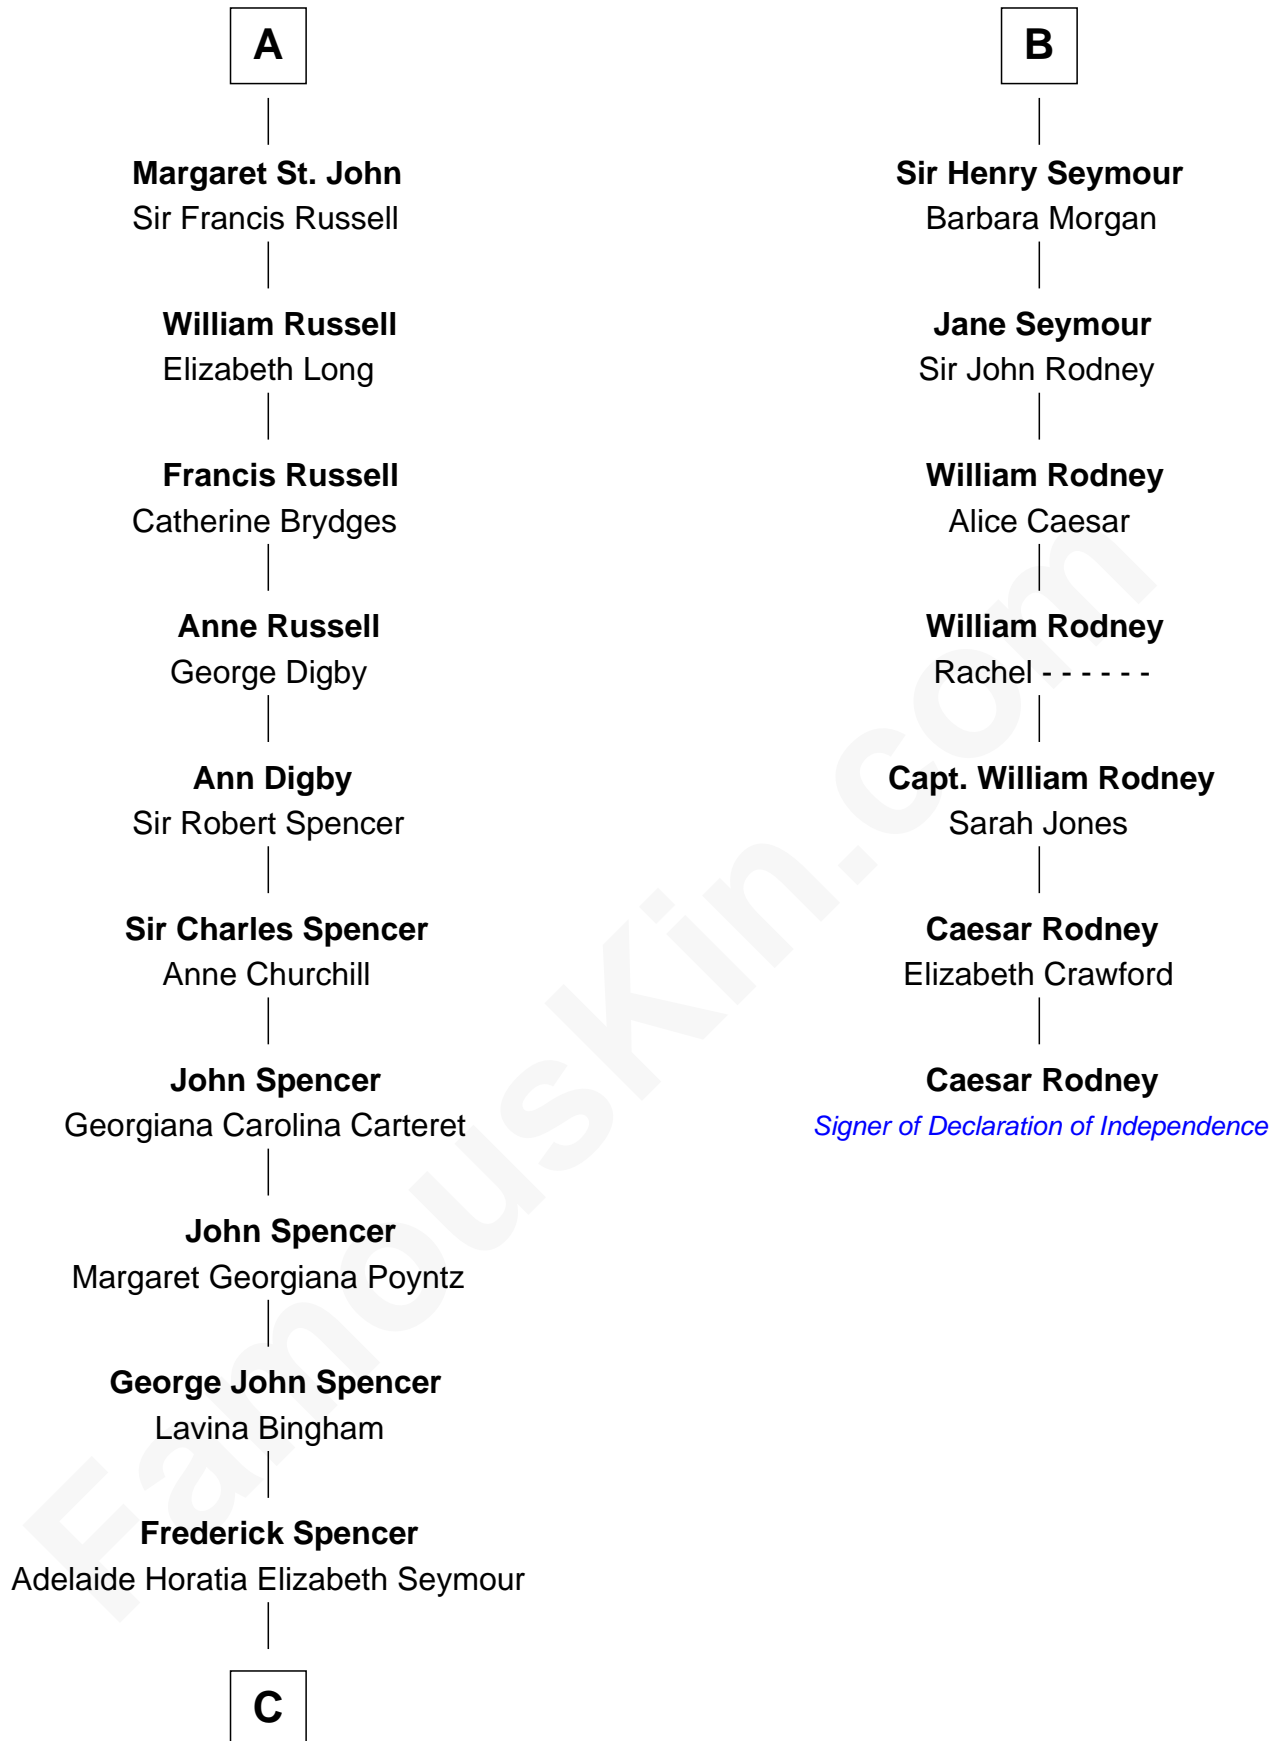

# FamousKin.com Relationship Chart of

**Prince Harry**

*Duke of Sussex*

13th cousin 8 times removed of

**Caesar Rodney**

*Signer of the Declaration of Independence*

**Sir William la Zouche**

Maud Lovel

**Milicent la Zouche**

Sir William Deincourt

**Margaret Deincourt**

Sir Robert de Tibetot

**Elizabeth de Tibetot**

Sir Philip le Despencer

**Margery Despencer**

Sir Roger Wentworth

Sir William Deincourt

**Margaret Deincourt**

Sir Robert de Tibetot

**Elizabeth de Tibetot**

Sir Philip le Despencer

**Margery Despencer**

Sir Roger Wentworth

**Sir Philip Wentworth**

Mary Clifford

**Sir Henry Wentworth**

Anne Say

**Margery Wentworth**

Sir John Seymour

**B**

**C**

—  
**Charles Robert Spencer**