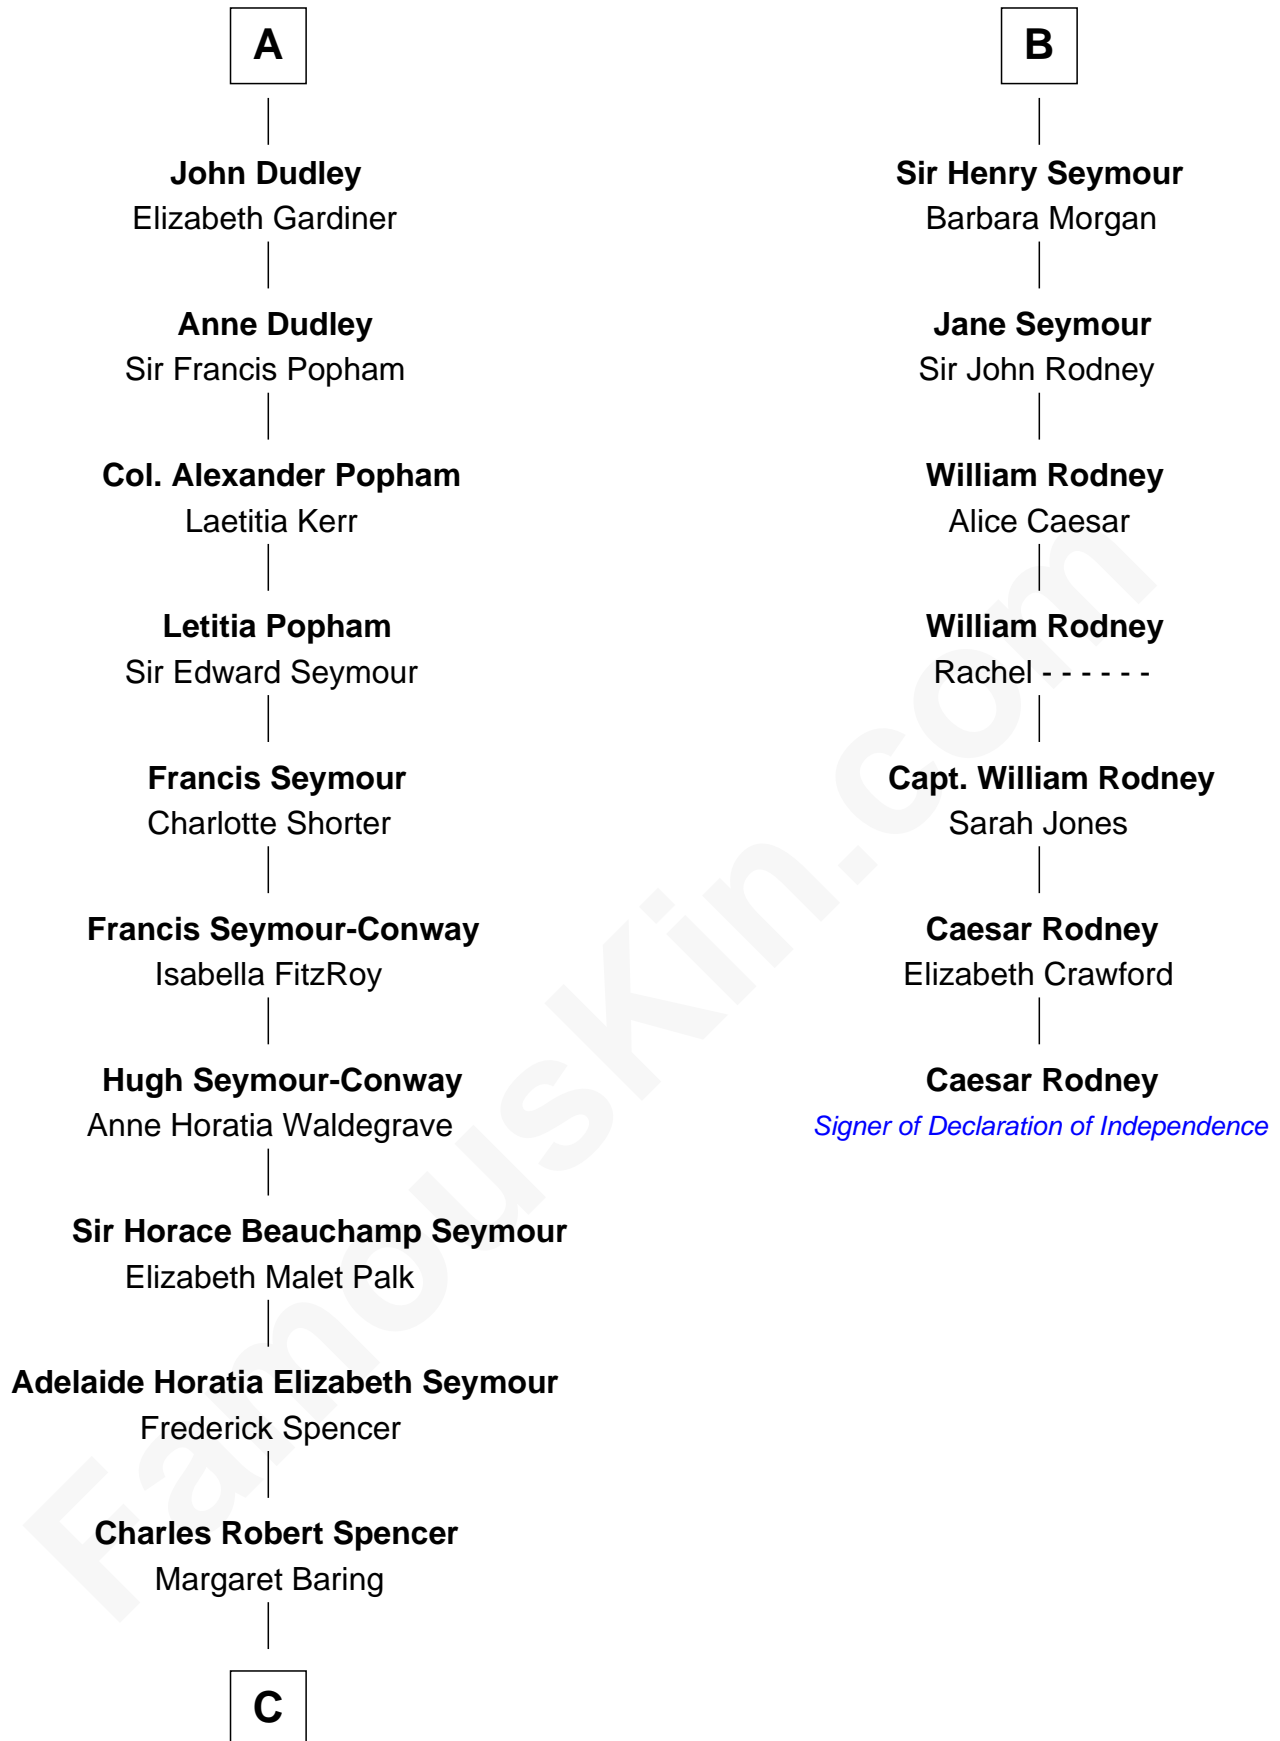

# FamousKin.com Relationship Chart of

**Prince Harry**

*Duke of Sussex*

13th cousin 7 times removed of

**Caesar Rodney**

*Signer of the Declaration of Independence*

**William de Burgh**  
Maude of Lancaster

**Elizabeth de Burgh**  
Lionel of Antwerp

**Philippa Plantagenet**  
Edmund Mortimer

**Elizabeth Mortimer**  
Sir Henry Percy

**Elizabeth Percy**  
Sir John Clifford

**Thomas Clifford**  
Joan Dacre

**Matilda Clifford**  
Sir Edmund Sutton

**Thomas Dudley**  
Grace Threlkeld

**A**

**Elizabeth de Burgh**  
Lionel of Antwerp

**Philippa Plantagenet**  
Edmund Mortimer

**Elizabeth Mortimer**  
Sir Henry Percy

**Elizabeth Percy**  
Sir John Clifford

**Mary Clifford**  
Sir Philip Wentworth

**Sir Henry Wentworth**  
Anne Say

**Margery Wentworth**  
Sir John Seymour

**B**

**C**

—  
**Albert Edward John Spencer**

Cynthia Elinor Beatrix Hamilton

—  
**Edward John Spencer**